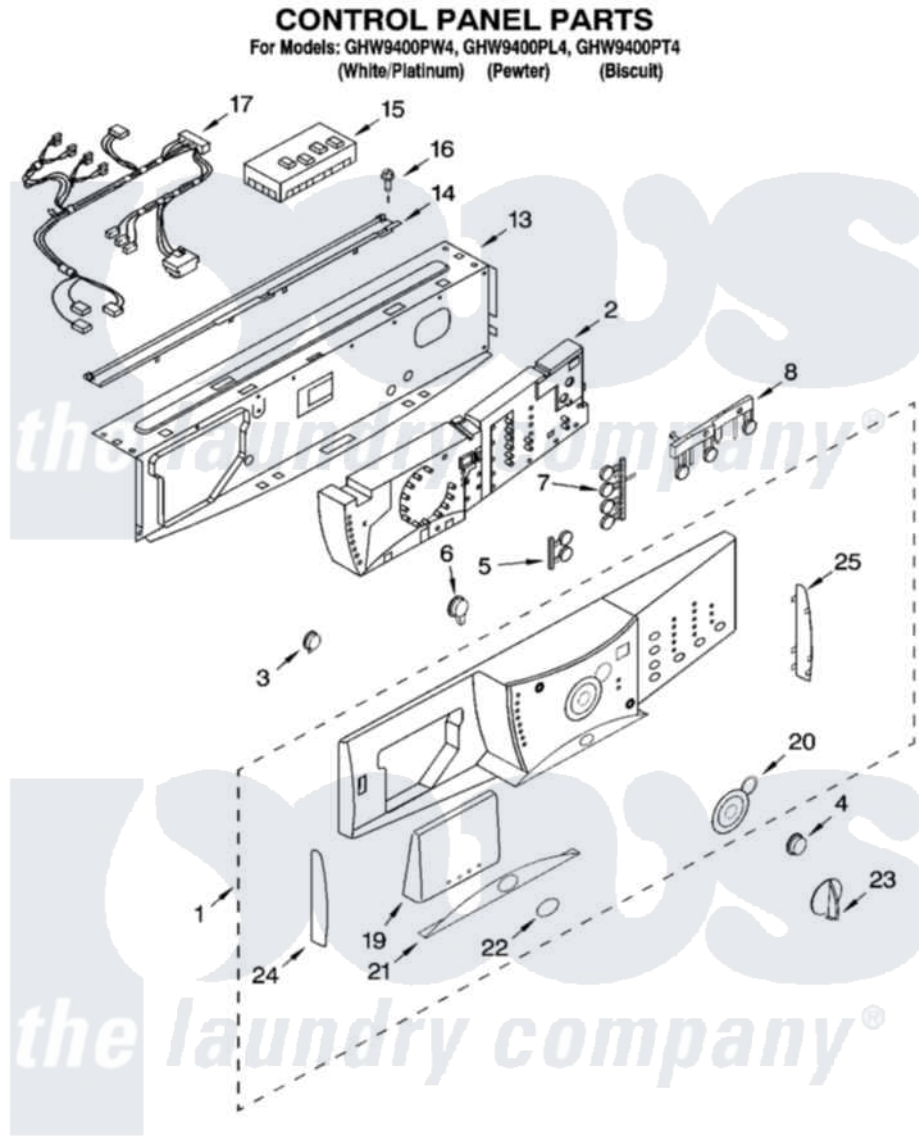

Whirlpool GHW9400PW4 03 - CONTROL PANEL PARTS

W10112162

5

Whirlpool Residential Whirlpool GHW9400PW4 Washer Parts Parts Diagram 03 - CONTROL PANEL PARTS
 Click on the part number to view part

Item	Original Part Number	Replaced By	Status	Part Description
1	8182709		Not Available	Panel, Control (Platinum)
"	8182710			Panel, Control
"	8182711			Panel, Control
2	8182717			User Interface
3	8181860			Button, Power
4	8181861			Button, Start
5	8181863			Button Set, Soil Level
"	8182052			Button Set, Soil Level
"	8182053			Button Set, Soil Level
6	8182275			Button, Pause/Cancel
7	8181864			Button Set, Options
"	8182068			Button Set, Options
"	8182069			Button Set, Options
8	8181865			Button Set, Spin/Temperature
"	8182054			Button Set, Spin/Temperature
"	8182055			Button Set, Spin/Temperature

13	8182224	Not Available	Brace, Front Top
14	8181640	8182800	Channel, Water
15	8182697		Microcomputer, Machine Control
16	8181756	488729	Screw
17	8182212		Harness, Wiring
19	8181854		Handle, Drawer
"	8182070		Handle, Drawer
"	8182071		Handle, Drawer
20	8181855		Bezel, Knob
21	8181857		Overlay, Door
22	8181858	8303811	Badge, Assembly
23	8181859		Knob, Control
"	8182050		Knob, Control
"	8182049		Knob, Control
24	8181852		Endcap, Left
"	8182064		Endcap, Left
"	8182066		Endcap, Left
25	8181853		Endcap, Right
"	8182065		Endcap, Right
"	8182067		Endcap, Right