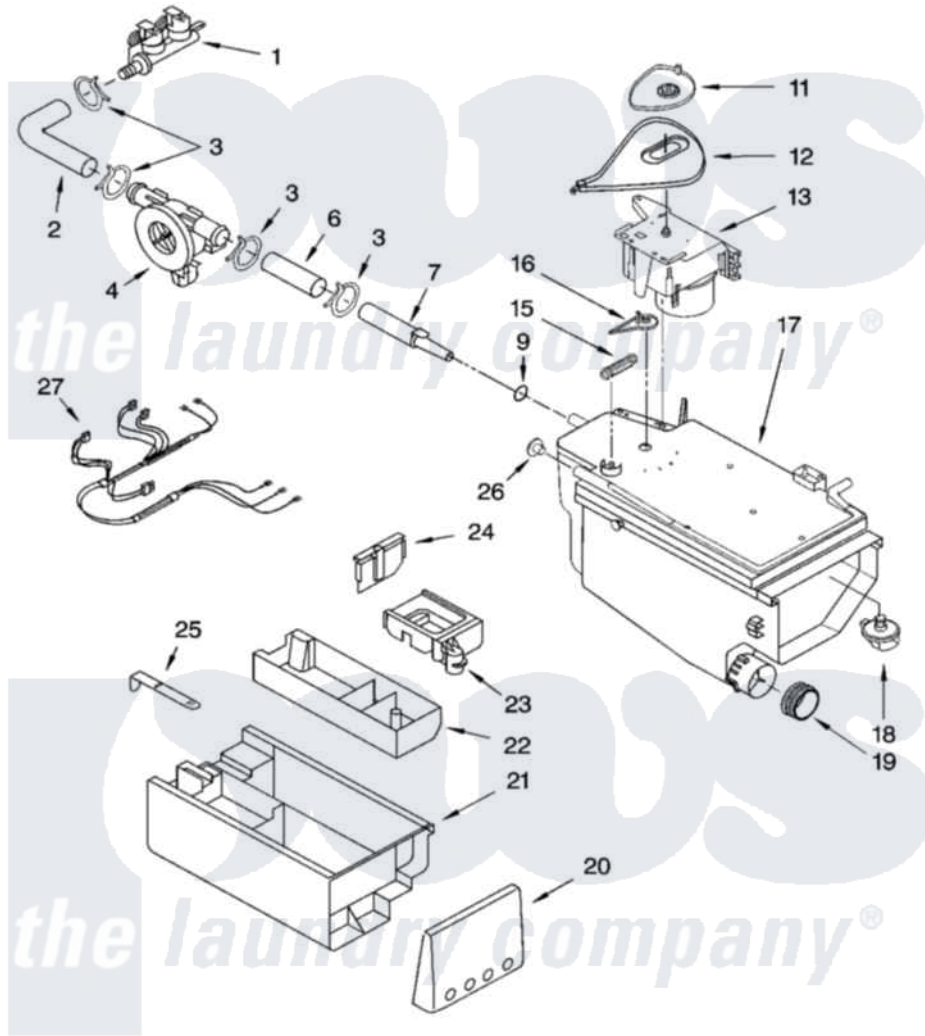

Whirlpool GHW9400PW4 04 - DISPENSER PARTS

DISPENSER PARTS

For Models: GHW9400PW4, GHW9400PL4, GHW9400PT4
(White/Platinum) (Pewter) (Biscuit)

W10112162

7

Whirlpool Residential Whirlpool GHW9400PW4 Washer Parts Parts Diagram 04 - DISPENSER PARTS
Click on the part number to view part

Item	Original Part Number	Replaced By	Status	Part Description
1	8182862			Valve, Inlet
2	8181710			Hose, Inlet Valve To Vent Pipe
3	8181751	489503		Clamp
4	8181696	W10110225		Flowmeter
6	8181708			Hose, Flowmeter
7	8183010	280194		Nozzle
9	8183036	280196		Ring-O
11	8181726			Cam, Actuator
12	8181725			Lever, Water Distribution
13	8181723			Actuator
15	8181727			Spring, Lever
16	8181724			Connection, Lever
17	8183032	280198		Dispenser
18	8181712			Nozzle, Distribution
19	8181747			Seal
20	8181854			Handle, Drawer

"	8182070	Handle, Drawer
"	8182071	Handle, Drawer
21	8181720	Drawer, Detergent
22	8181722	Container, Detergent
23	8182665	Siphon, Bleach/Softener
24	8181730	Separator
25	8181721	Hook, Drawer
26	8182123	Led, Pcb
27	8183022	Harness, Wiring