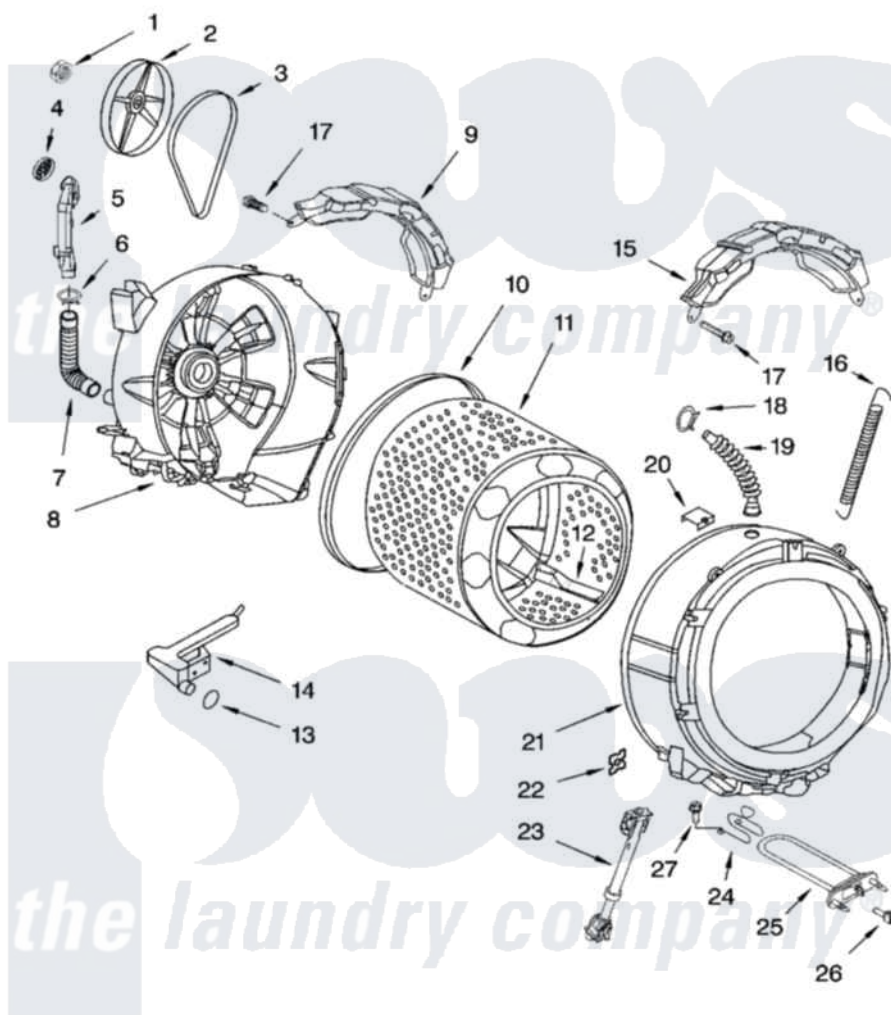

Whirlpool GHW9400PW4 05 - TUB AND BASKET PARTS

TUB AND BASKET PARTS

For Models: GHW9400PW4, GHW9400PL4, GHW9400PT4
(White/Platinum) (Pewter) (Biscuit)

W10112162

9

Whirlpool Residential Whirlpool GHW9400PW4 Washer Parts Parts Diagram 05 - TUB AND BASKET PARTS
Click on the part number to view part

Item	Original Part Number	Replaced By	Status	Part Description
1	8182132	W10283361		Nut, Pulley
2	8182650			Pulley
3	8182633	W10388414		Belt
4	8181745			Grid, Ventilation
5	8181744			Pipe, Ventilation
6	8181746	W10208156		Clamp
7	8181743			Hose, Exhaust
8	8181666	W10253866		Tub-Outer
9	8181644			Counterweight, Rear
10	8181673			Gasket, Tub
11	8182247	W10269756		Basket
12	8182233			Baffle, Basket
13	8181748	W10250553		O-Ring, Air Trap
14	8181731			Airtrap
15	8181645	W10008880		Counterweight, Front
16	8182814			Spring, Suspension

17	8181647	W10182109		Screw-Kit
18	8181742	3367052		Clamp, Hose
19	8181794			Hose, Tub To Dispenser
20	8181667	8540092		Clamp, Tub
21	8181665	285981		Tub-Outer
22	8181648	8182512		Nut, Push-In
23	8182812			Shock Absorber
24	8181686	W10250558		Bracket, Heater Support
25	8182666			Element, Heating
26	8181705			Ntc
27	8181687	8182214		Screw
"	BLANK		Not Available	Following Parts Not Illustrated
"	8182126	3196427		Screw