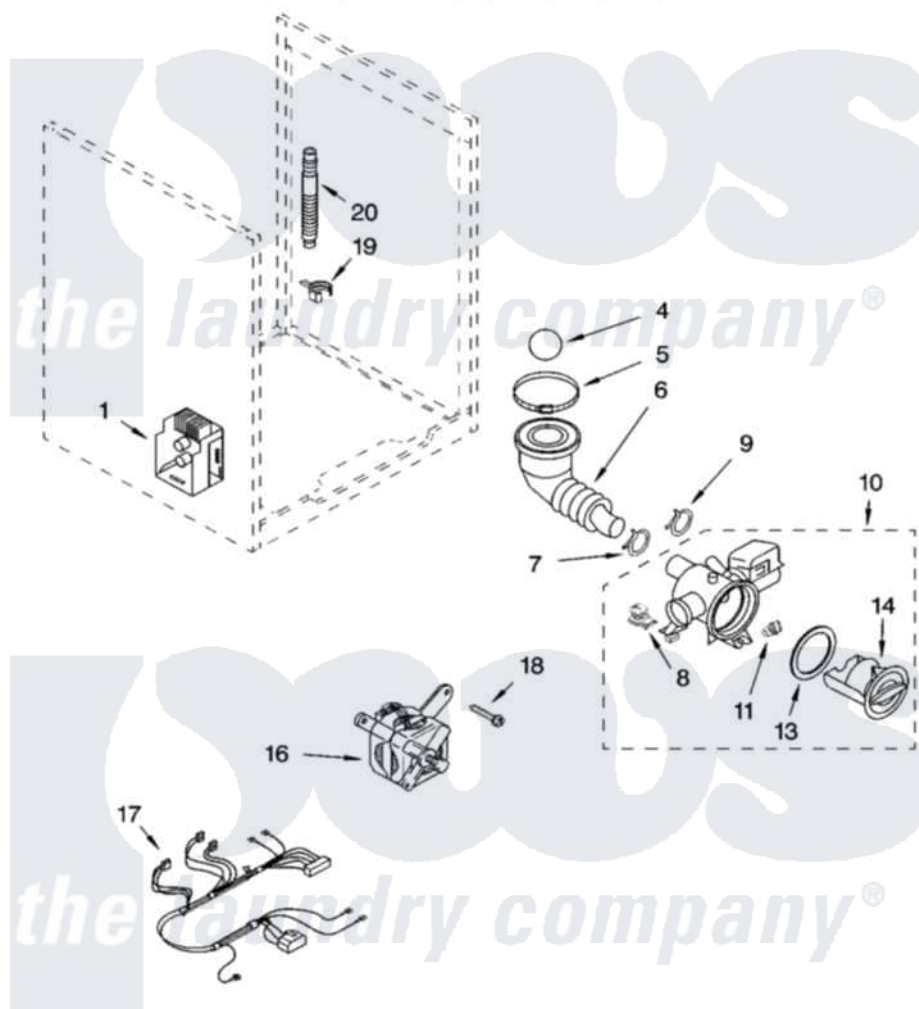

# Whirlpool GHW9400PW4 06 - PUMP AND MOTOR PARTS, OPTIONAL PARTS (NOT INCLUDED)

## PUMP AND MOTOR PARTS

For Models: GHW9400PW4, GHW9400PL4, GHW9400PT4  
(White/Platinum) (Pewter) (Biscuit)

W10112162

11

Whirlpool [Residential Whirlpool GHW9400PW4 Washer Parts](#) Parts Diagram 06 - PUMP AND MOTOR PARTS, OPTIONAL PARTS (NOT INCLUDED)  
Click on the part number to view part

Item	Original Part Number	Replaced By	Status	Part Description
1	<a href="#">8182706</a>			Control Unit
4	8181733	<a href="#">W10121657</a>		Ball
5	8181734	<a href="#">696392</a>		Hose Clamp
6	<a href="#">8181732</a>			Hose, Tub To Pump
7	8181753	<a href="#">285655</a>		Clamp, Hose
8	<a href="#">8182820</a>			Grommet, Damper
9	8181752	<a href="#">3367052</a>		Clamp, Hose
10	8182821	<a href="#">280187</a>		Pump-Water
11	<a href="#">8182816</a>			Grommet, Damper
13	<a href="#">8181736</a>			Seal, Filter Cap
14	<a href="#">8183027</a>			Cap, Filter
16	<a href="#">8182793</a>			Motor, Drive
17	8183035	<a href="#">W10137867</a>		Harns-Wire
18	8181761	<a href="#">W10128585</a>		Bolt, Motor
19	8181755	<a href="#">8182209</a>		Retainer, Drain Hose