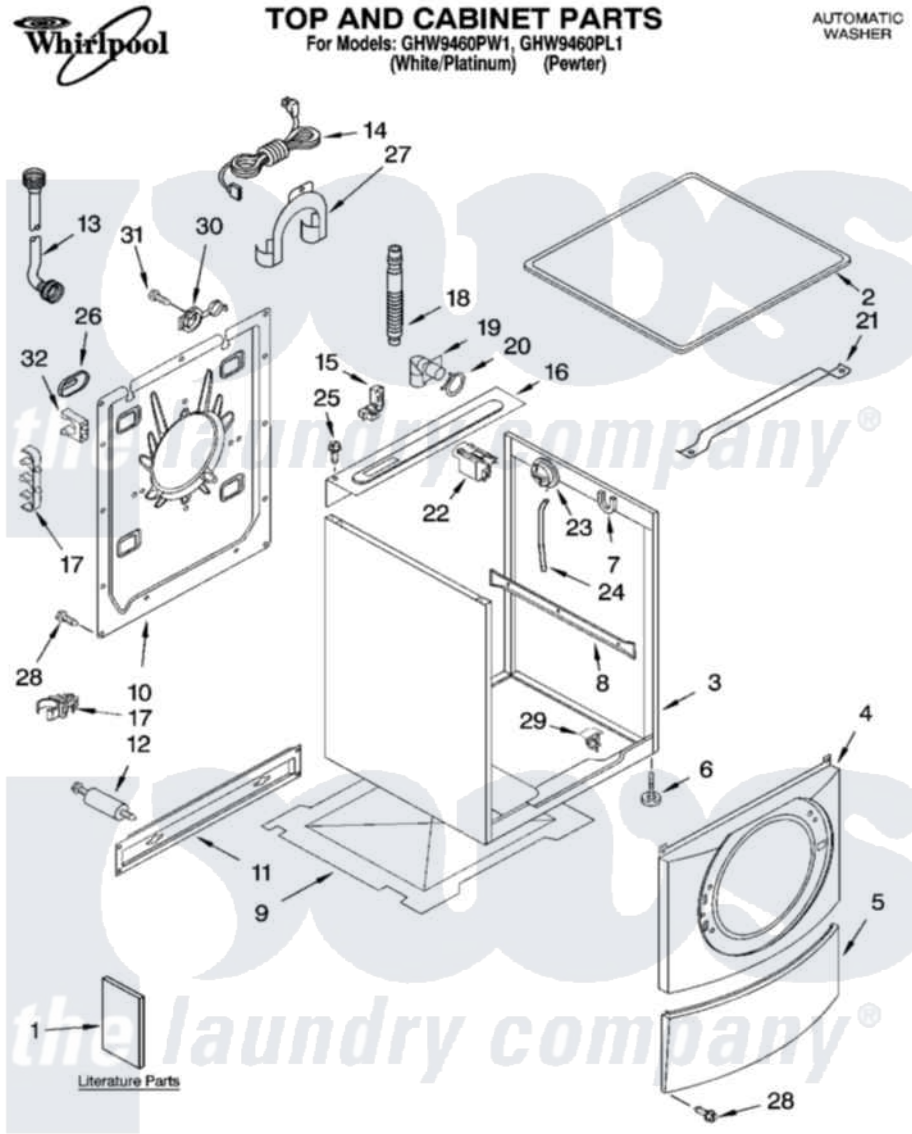

# Whirlpool GHW9460PL1 01 - TOP AND CABINET PARTS

10-05 Printed In U.S.A. (drd)

1

Part No. 8180678

Whirlpool [Residential Whirlpool GHW9460PL1 Washer Parts](#) Parts Diagram 01 - TOP AND CABINET PARTS  
 Click on the part number to view part

Item	Original Part Number	Replaced By	Status	Part Description
1	8182676		Not Available	Use & Care Guide
"	<a href="#">8182677</a>			Tech Sheet
"	8182317		Not Available	Energy Guide
"	8182270		Not Available	DVD-Instruction
"	<a href="#">8182658</a>			Quick Start Guide
2	<a href="#">8181641</a>			Top
"	<a href="#">8182061</a>			Top
3	8181630	<a href="#">8182609</a>		Cabinet
"	<a href="#">8182063</a>			Cabinet
4	<a href="#">8181838</a>			Panel, Front
"	<a href="#">8182060</a>			Panel, Front
5	<a href="#">8181643</a>			Toe Panel
"	<a href="#">8182062</a>			Toe Panel
6	<a href="#">8181636</a>			Foot, Leveling
7	<a href="#">8181763</a>			Bracket, Spring
8	<a href="#">8181634</a>			Brace, Side Panel