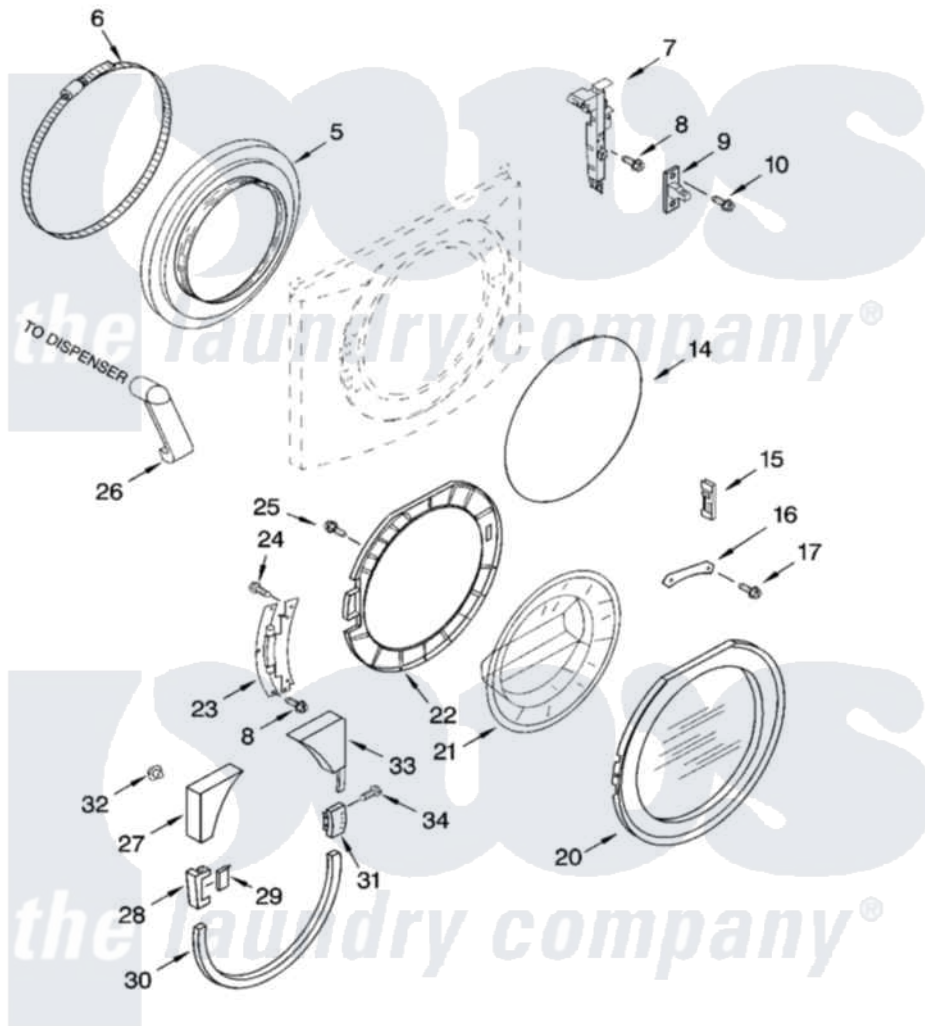

# Whirlpool GHW9460PL1 02 - DOOR AND LATCH PARTS

## DOOR AND LATCH PARTS

For Models: GHW9460PW1, GHW9460PL1  
(White/Platinum) (Pewter)

8180678

3

Whirlpool [Residential Whirlpool GHW9460PL1 Washer Parts](#) Parts Diagram 02 - DOOR AND LATCH PARTS  
Click on the part number to view part

Item	Original Part Number	Replaced By	Status	Part Description
5	<a href="#">8182119</a>			Bellow
6	<a href="#">8182210</a>			Clamp, Bellow
7	<a href="#">8182634</a>			Lock, Door
8	8181760	<a href="#">8540725</a>		Screw
9	<a href="#">8181651</a>			Hook, Door
10	8181758	<a href="#">8182214</a>		Screw
14	<a href="#">8182211</a>			Clamp, Bellow To Front Panel
15	8181659	<a href="#">W10128586</a>		Clamp, Glass Support
16	<a href="#">8181650</a>			Clamp, Glass
17	<a href="#">8181785</a>			Screw
20	8182044	<a href="#">8182992</a>		Door Frame Assembly
"	8182086	<a href="#">8182990</a>		Frame
21	<a href="#">8181655</a>			Glass, Door
22	8182628	<a href="#">W10163308</a>		Frame
23	<a href="#">8181843</a>			Hinge, Door
24	<a href="#">8181660</a>			Screw

25	<a href="#">8181661</a>		Screw, Actuator
26	<a href="#">8181718</a>		Tube, Dispenser To Bellow
27	<a href="#">8181842</a>		Trim, Upper Left
"	8182078	Not Available	Trim, Upper Left (Pewter)
28	<a href="#">8181841</a>		Cover, Hinge
"	8182082	Not Available	Cover, Hinge (Outer) (Pewter)
29	<a href="#">8181844</a>		Cover, Hinge
"	<a href="#">8182074</a>		Cover, Hinge
30	<a href="#">8181840</a>		Trim, Lower
"	<a href="#">8182072</a>		Trim, Lower
31	<a href="#">8181846</a>		Handle, Door
"	<a href="#">8182080</a>		Handle, Door
32	<a href="#">8182779</a>		Clip, Trim
33	<a href="#">8181839</a>		Trim, Upper Right
"	<a href="#">8182076</a>		Trim, Upper Right
34	8181759	<a href="#">3400805</a>	Screw, 8-18 X 3/64