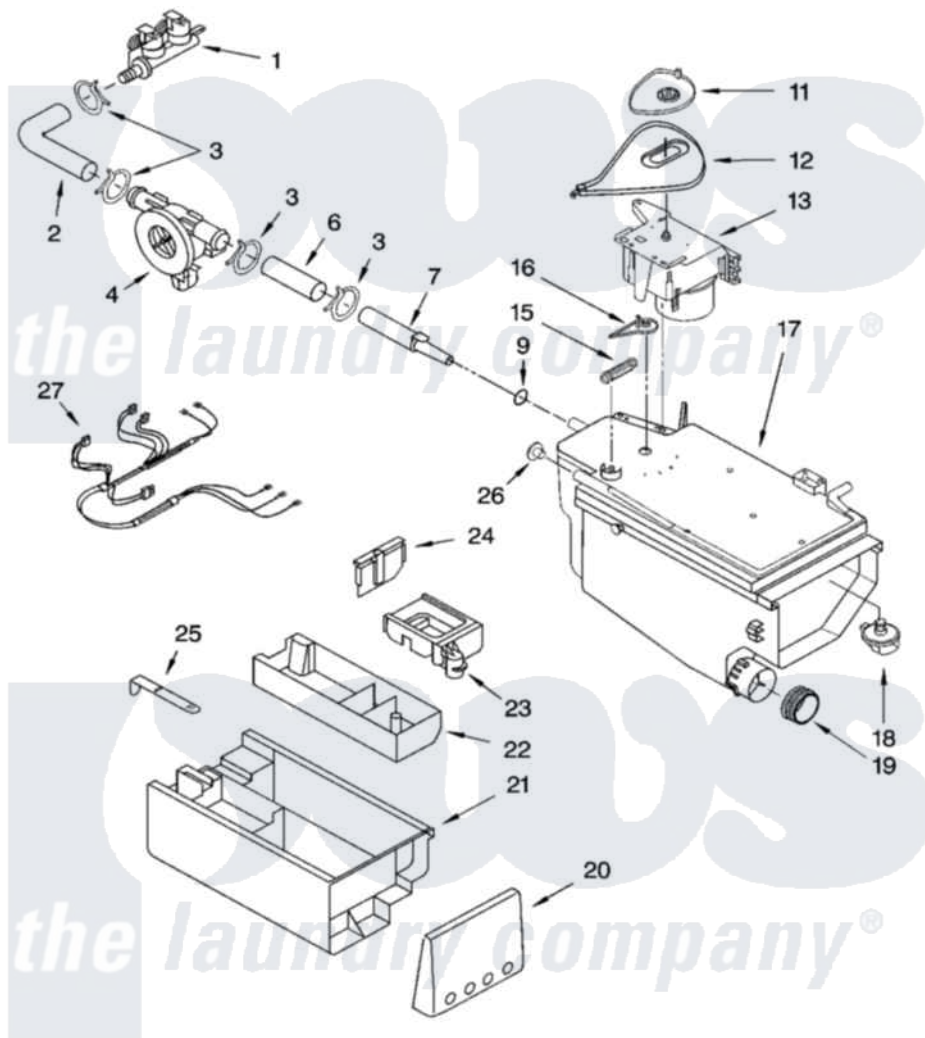

Whirlpool GHW9460PL1 04 - DISPENSER PARTS

DISPENSER PARTS

For Models: GHW9460PW1, GHW9460PL1
(White/Platinum) (Pewter)

8180678

7

Whirlpool [Residential Whirlpool GHW9460PL1 Washer Parts](#) Parts Diagram 04 - DISPENSER PARTS

[Click on the part number to view part](#)

Item	Original Part Number	Replaced By	Status	Part Description
1	8181694			Valve, Inlet
2	8181710			Hose, Inlet Valve To Vent Pipe
3	8181751	489503		Clamp
4	8181696	W10110225		Flowmeter
6	8181708			Hose, Flowmeter
7	8181713			Nozzle, Inlet
9	8181714	280196		Ring-O
11	8181726			Cam, Actuator
12	8181725			Lever, Water Distribution
13	8181723			Actuator
15	8181727			Spring, Lever
16	8181724			Connection, Lever
17	8182786	280198		Dispenser
18	8181712			Nozzle, Distribution
19	8181747			Seal
20	8181854			Handle, Drawer

"	8182070	Handle, Drawer
21	8181720	Drawer, Detergent
22	8181722	Container, Detergent
23	8182665	Siphon, Bleach/Softener
24	8181730	Separator
25	8181721	Hook, Drawer
26	8182123	Led, Pcb
27	8181781	Harness, Wiring