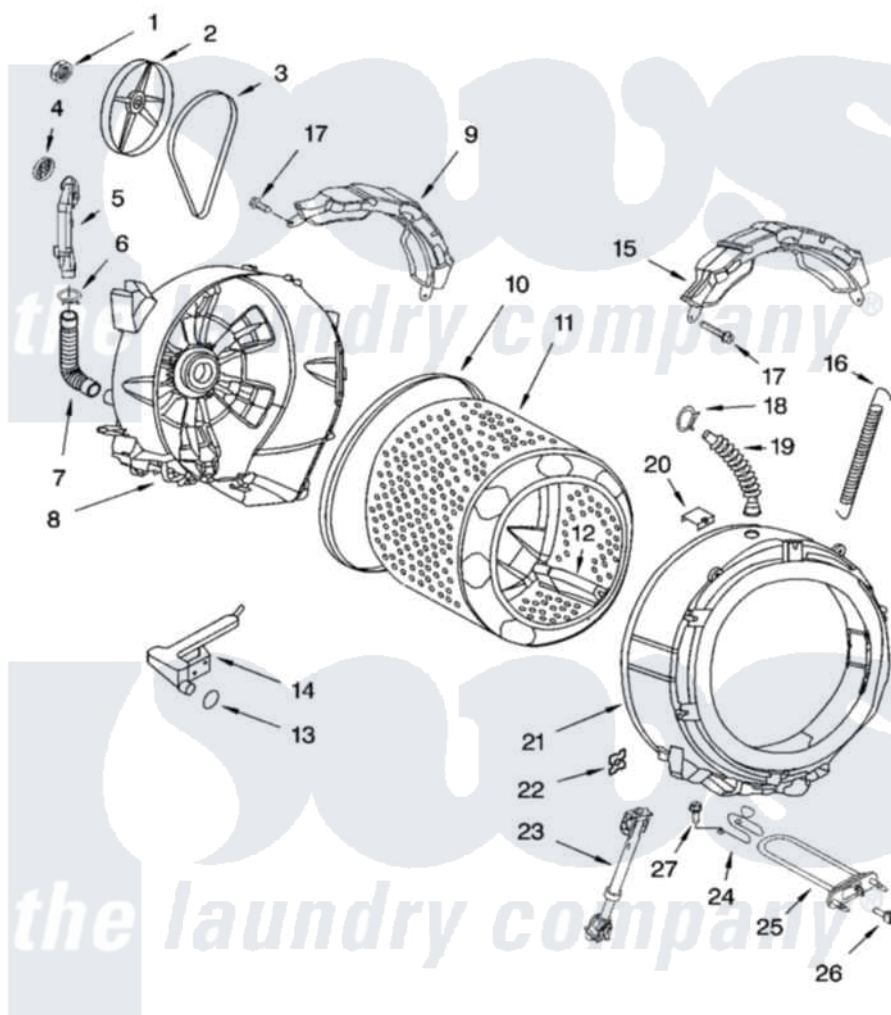

Whirlpool GHW9460PL1 05 - TUB AND BASKET PARTS

TUB AND BASKET PARTS

For Models: GHW9460PW1, GHW9460PL1
(White/Platinum) (Pewter)

8180678

9

Whirlpool Residential Whirlpool GHW9460PL1 Washer Parts Parts Diagram 05 - TUB AND BASKET PARTS
Click on the part number to view part

Item	Original Part Number	Replaced By	Status	Part Description
1	8182132	W10283361		Nut, Pulley
2	8182650			Pulley
3	8182633	W10388414		Belt
4	8181745			Grid, Ventilation
5	8181744			Pipe, Ventilation
6	8181746	W10208156		Clamp
7	8181743			Hose, Exhaust
8	8181666	W10253866		Tub-Outer
9	8181644			Counterweight, Rear
10	8181673			Gasket, Tub
11	8182247	W10269756		Basket
12	8182233			Baffle, Basket
13	8181748	W10250553		O-Ring, Air Trap
14	8181731			Airtrap
15	8181645	W10008880		Counterweight, Front
16	8181762	8182814		Spring, Suspension

17	8181647	W10182109	Screw-Kit
18	8181742	3367052	Clamp, Hose
19	8181794		Hose, Tub To Dispenser
20	8181667	8540092	Clamp, Tub
21	8181665	285981	Tub-Outer
22	8181648	8182512	Nut, Push-In
23	8182703		Shock Absorber
24	8181686	W10250558	Bracket, Heater Support
25	8182666		Element, Heating
26	8182291	8181705	Ntc
27	8182214		Screw
"	N/A	Not Available	FOLLOWING PARTS NOT ILLUSTRATED
"	8182126	3196427	Screw