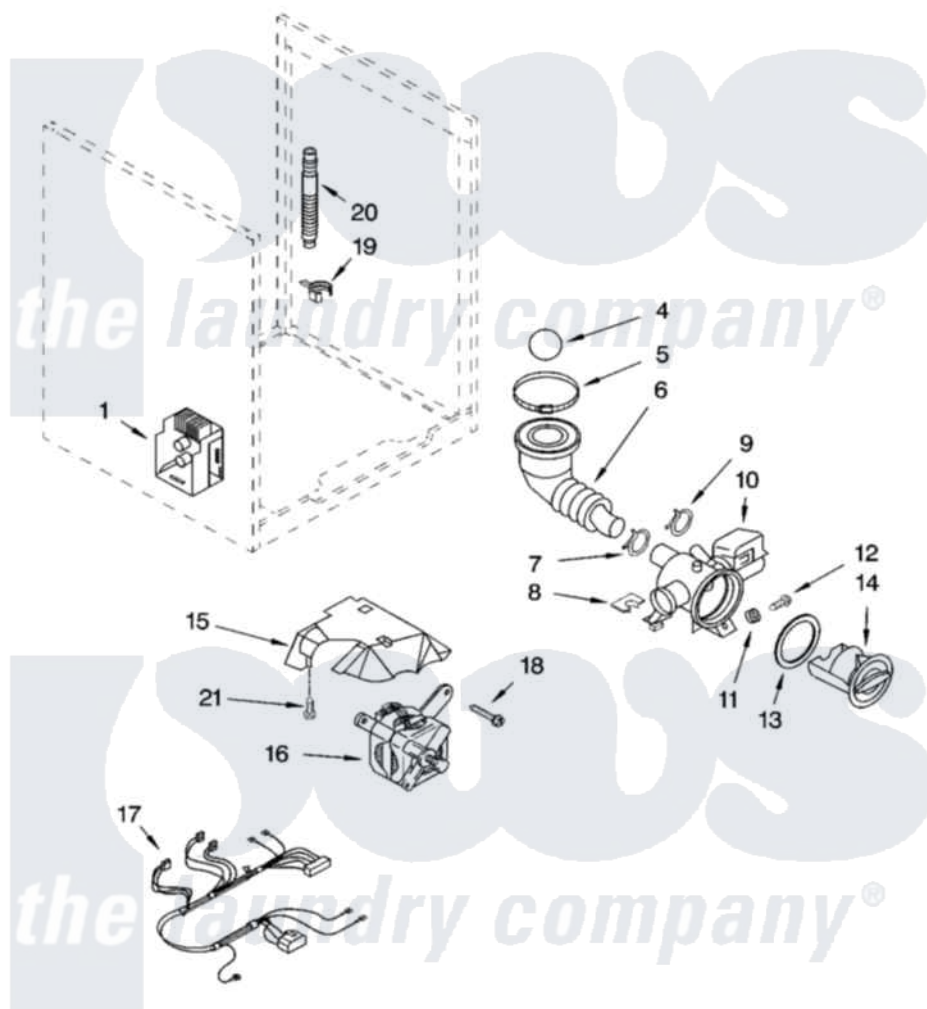

# Whirlpool GHW9460PL1 06 - PUMP AND MOTOR PARTS, OPTIONAL PARTS (NOT INCLUDED)

## PUMP AND MOTOR PARTS

For Models: GHW9460PW1, GHW9460PL1  
(White/Platinum) (Pewter)

6180678

11

Whirlpool [Residential Whirlpool GHW9460PL1 Washer Parts](#) Parts Diagram 06 - PUMP AND MOTOR PARTS, OPTIONAL PARTS (NOT INCLUDED)  
Click on the part number to view part

Item	Original Part Number	Replaced By	Status	Part Description
1	<a href="#">8182706</a>			Control Unit
4	8181733	<a href="#">W10121657</a>		Ball
5	8181734	<a href="#">696392</a>		Hose Clamp
6	<a href="#">8181732</a>			Hose, Tub To Pump
7	8181753	<a href="#">285655</a>		Clamp, Hose
8	8181786	<a href="#">280181</a>		Grommet
9	8181752	<a href="#">3367052</a>		Clamp, Hose
10	8181684	<a href="#">280187</a>		Pump-Water
11	8181787	<a href="#">280182</a>		Grommet
12	<a href="#">8181780</a>			Screw
13	<a href="#">8181736</a>			Seal, Filter Cap
14	<a href="#">8181735</a>			Cap, Filter
15	<a href="#">8181766</a>			Cover, Motor
16	8181682	<a href="#">8182793</a>		Motor, Drive
17	8181782	<a href="#">W10137867</a>		Harns-Wire

18	8181761	<a href="#">W10128585</a>	Bolt, Motor
19	8181755	<a href="#">8182209</a>	Retainer, Drain Hose
20	8181740	<a href="#">W10003250</a>	Hose, Drain-Inner
21	8181757	<a href="#">3186940</a>	Screw
	<a href="#">72017</a>		Paint, Touch-Up
"	<a href="#">4396174</a>		Paint, Touch-Up
"	<a href="#">350938</a>		Paint, Pressurized Spray B
"	<a href="#">350930</a>		Paint, Pressurized Spray B
"	<a href="#">4396175</a>		Paint, Pressurized Spray
"	<a href="#">799344</a>		Paint, Touch-Up )
"	N/A	Not Available	ACCESSORY PARTS
"	<a href="#">285863</a>		Water System Parts