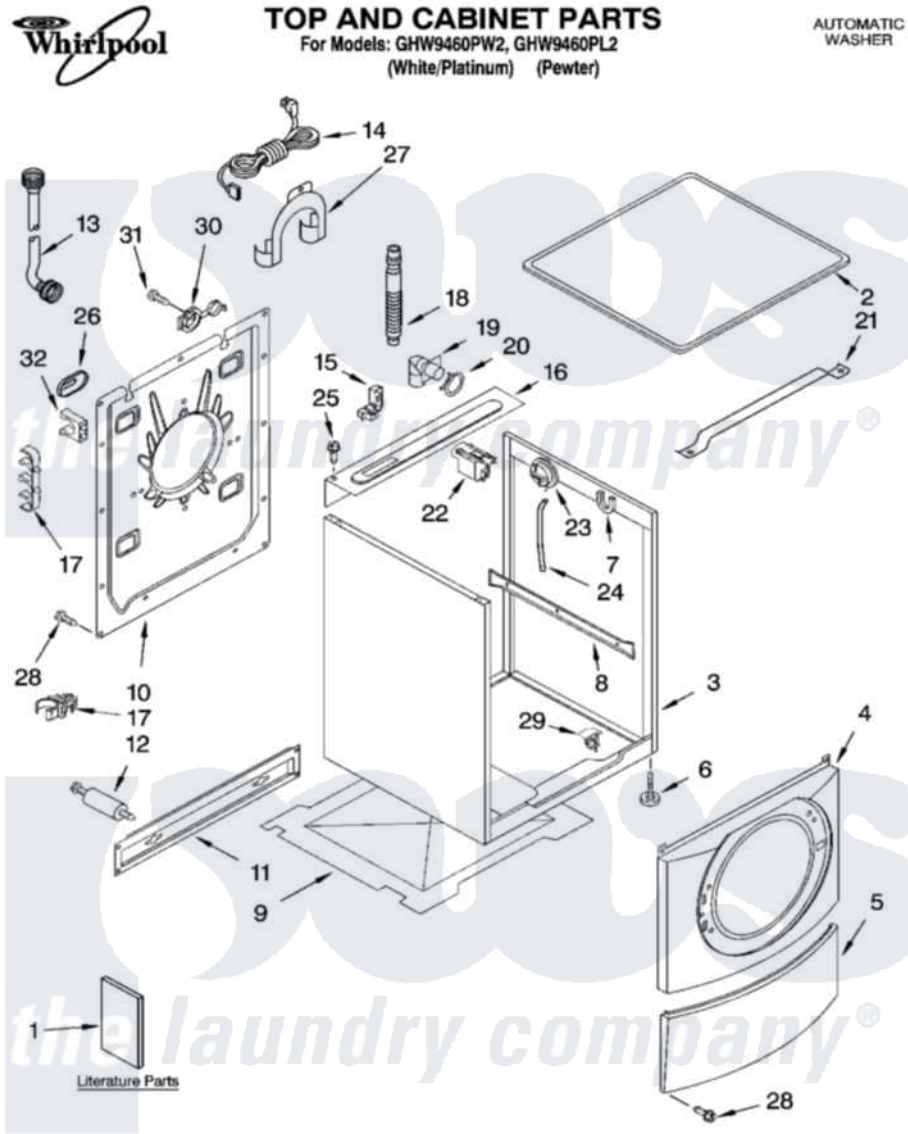

Whirlpool GHW9460PL2 01 - TOP AND CABINET PARTS

7-06 Printed In U.S.A. (drd)

1

Part No. 8181273

Whirlpool Residential Whirlpool GHW9460PL2 Washer Parts Parts Diagram 01 - TOP AND CABINET PARTS
Click on the part number to view part

Item	Original Part Number	Replaced By	Status	Part Description
1	8182750		Not Available	Use & Care Guide
"	8182677			Tech Sheet
"	8182270		Not Available	DVD-Instruction
"	8182658			Quick Start Guide
2	8181641			Top
"	8182061			Top
3	8181630	8182609		Cabinet
"	8182063			Cabinet
4	8181838			Panel, Front
"	8182060			Panel, Front
5	8181643			Toe Panel
"	8182062			Toe Panel
6	8181636			Foot, Leveling
7	8181763			Bracket, Spring
8	8183008			Brace, Side Panel
9	8181635			Pan, Bottom

10	8182698		Panel, Rear
11	8182661	W10003040	Brace, Transport
12	8182797	W10289554A	Bolt
"	8182798	W10289554A	Bolt
13	8182795	89503	Hose-Inlet
"	8182792	89503	Hose-Inlet
14	8183009		Cord, Power
15	8181690	8182635	Strain Relief
16	8182116	W10138248	Brace, Rear
17	8182701		Clip, Outer Hose Holder
18	8181737		Hose, Drain
19	8181738		Connector, Hose Outlet
20	8181752	3367052	Clamp, Hose
21	8181632		Brace, Top
22	8181683	W10326464	Filter, Interference
23	8181695		Switch, Pressure
24	8181739	W10004260	Hose, Pressure Switch
25	8181691		Screw
26	8182700	8540268	Cover, Transport
27	8181768	W10280024	U-Bend, Drain Hose
28	8181828	488729	Screw
29	8181930	W10085220	Microswitch
30	8182699		Grommet, Cord Support
31	8182201		Screw, 3 X 8 mm
32	8182702		Clip, Outer Hose Holder
"	BLANK	Not Available	Following Parts Not Illustrated
"	8182109		Harness Channel