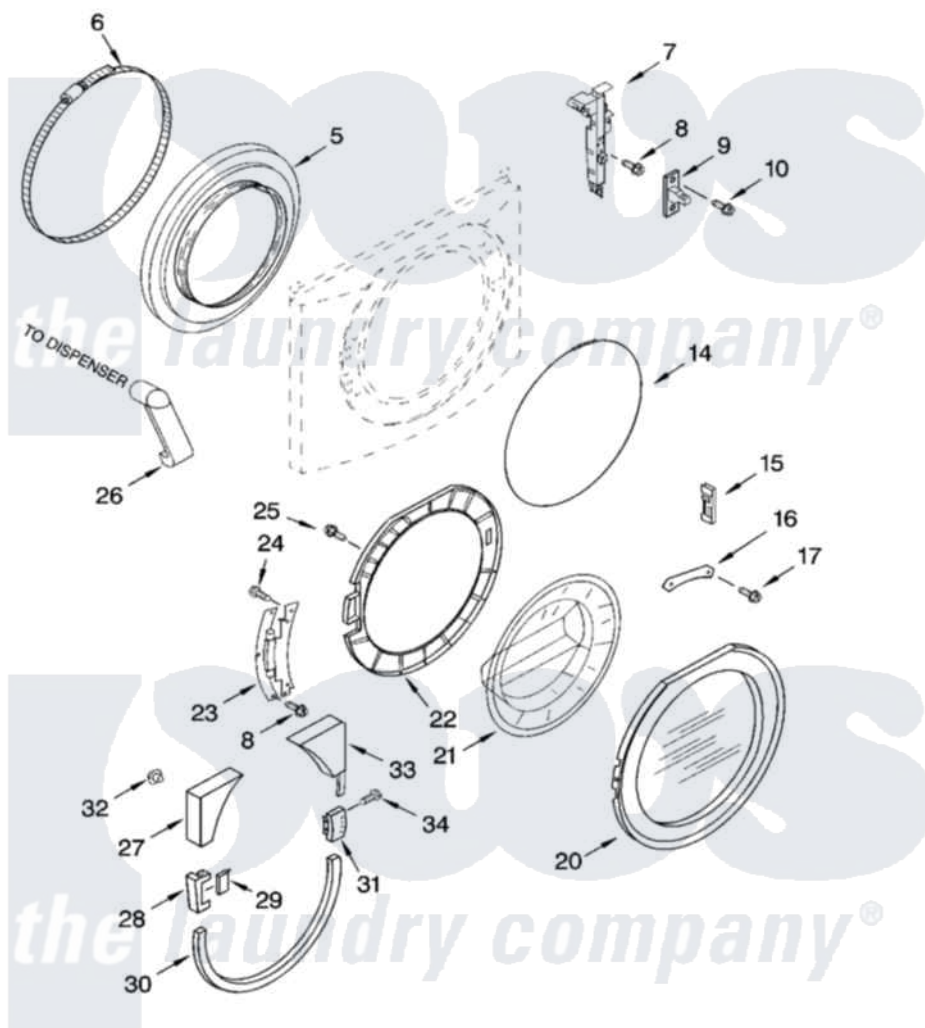

# Whirlpool GHW9460PL2 02 - DOOR AND LATCH PARTS

## DOOR AND LATCH PARTS

For Models: GHW9460PW2, GHW9460PL2  
(White/Platinum) (Pewter)

8181273

3

Whirlpool [Residential Whirlpool GHW9460PL2 Washer Parts](#) Parts Diagram 02 - DOOR AND LATCH PARTS  
Click on the part number to view part

Item	Original Part Number	Replaced By	Status	Part Description
5	<a href="#">8182119</a>			Bellow
6	<a href="#">8182210</a>			Clamp, Bellow
7	<a href="#">8182634</a>			Lock, Door
8	8181760	<a href="#">8540725</a>		Screw
9	<a href="#">8181651</a>			Hook, Door
10	8181758	<a href="#">8182214</a>		Screw
14	<a href="#">8182211</a>			Clamp, Bellow To Front Panel
15	8181659	<a href="#">W10128586</a>		Clamp, Glass Support
16	<a href="#">8181650</a>			Clamp, Glass
17	<a href="#">8181785</a>			Screw
20	8182044	<a href="#">8182992</a>		Door Frame Assembly
"	8182086	<a href="#">8182990</a>		Frame
21	<a href="#">8181655</a>			Glass, Door
22	8182628	<a href="#">W10163308</a>		Frame
23	<a href="#">8181843</a>			Hinge, Door
24	<a href="#">8181660</a>			Screw

25	<a href="#">8181661</a>		Screw, Actuator
26	<a href="#">8181718</a>		Tube, Dispenser To Bellow
27	<a href="#">8181842</a>		Trim, Upper Left
"	8182078	Not Available	Trim, Upper Left (Pewter)
28	<a href="#">8181841</a>		Cover, Hinge
"	8182082	Not Available	Cover, Hinge (Outer) (Pewter)
29	<a href="#">8181844</a>		Cover, Hinge
"	<a href="#">8182074</a>		Cover, Hinge
30	<a href="#">8181840</a>		Trim, Lower
"	<a href="#">8182072</a>		Trim, Lower
31	<a href="#">8181846</a>		Handle, Door
"	<a href="#">8182080</a>		Handle, Door
32	<a href="#">8182779</a>		Clip, Trim
33	<a href="#">8181839</a>		Trim, Upper Right
"	<a href="#">8182076</a>		Trim, Upper Right
34	8181759	<a href="#">3400805</a>	Screw, 8-18 X 3/64