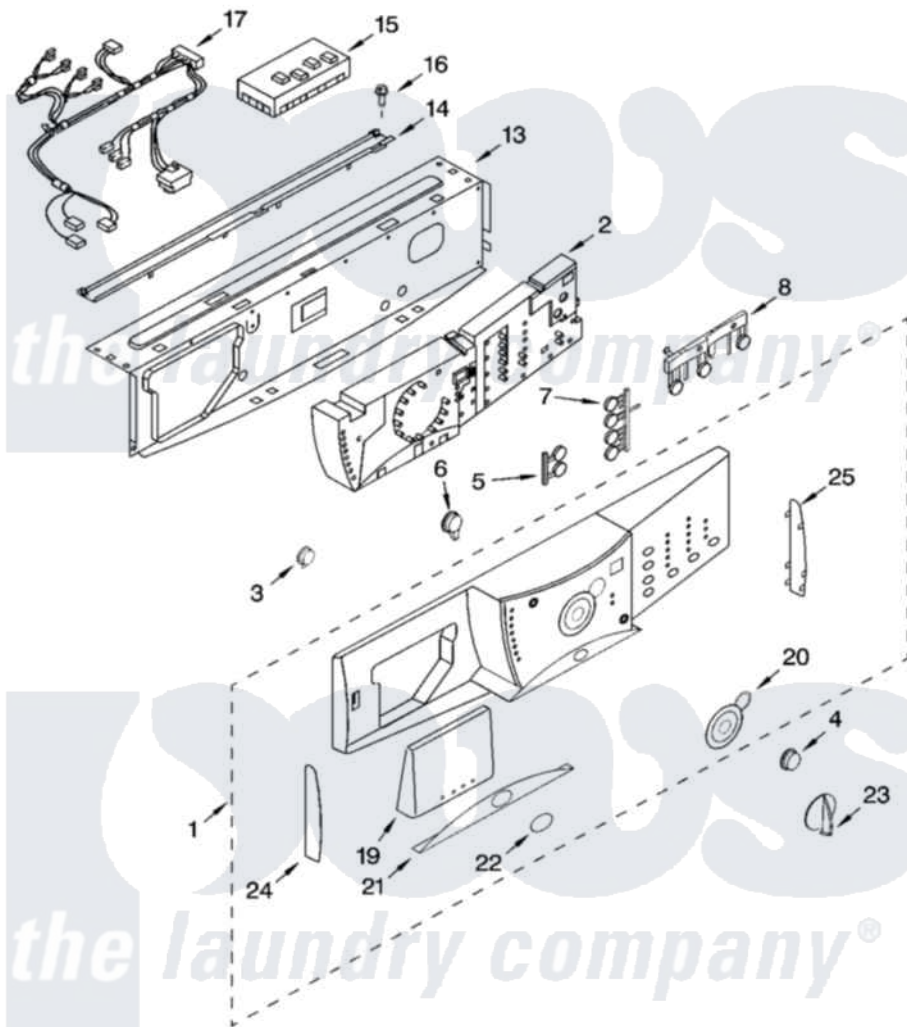

Whirlpool GHW9460PL2 03 - CONTROL PANEL PARTS

CONTROL PANEL PARTS

For Models: GHW9460PW2, GHW9460PL2
(White/Platinum) (Pewter)

8181273

5

Whirlpool Residential Whirlpool GHW9460PL2 Washer Parts Parts Diagram 03 - CONTROL PANEL PARTS
Click on the part number to view part

Item	Original Part Number	Replaced By	Status	Part Description
1	8182712			Panel, Control
"	8182713			Panel, Control
2	8182717			User Interface
3	8181860			Button, Power
4	8181861			Button, Start
5	8181863			Button Set, Soil Level
"	8182052			Button Set, Soil Level
6	8182275			Button, Pause/Cancel
7	8181864			Button Set, Options
"	8182068			Button Set, Options
8	8181865			Button Set, Spin/Temperature
"	8182054			Button Set, Spin/Temperature
13	8182224		Not Available	Brace, Front Top
14	8182800			Channel, Water
15	8182694			Microcomputer, Machine Control
16	8181756	488729		Screw