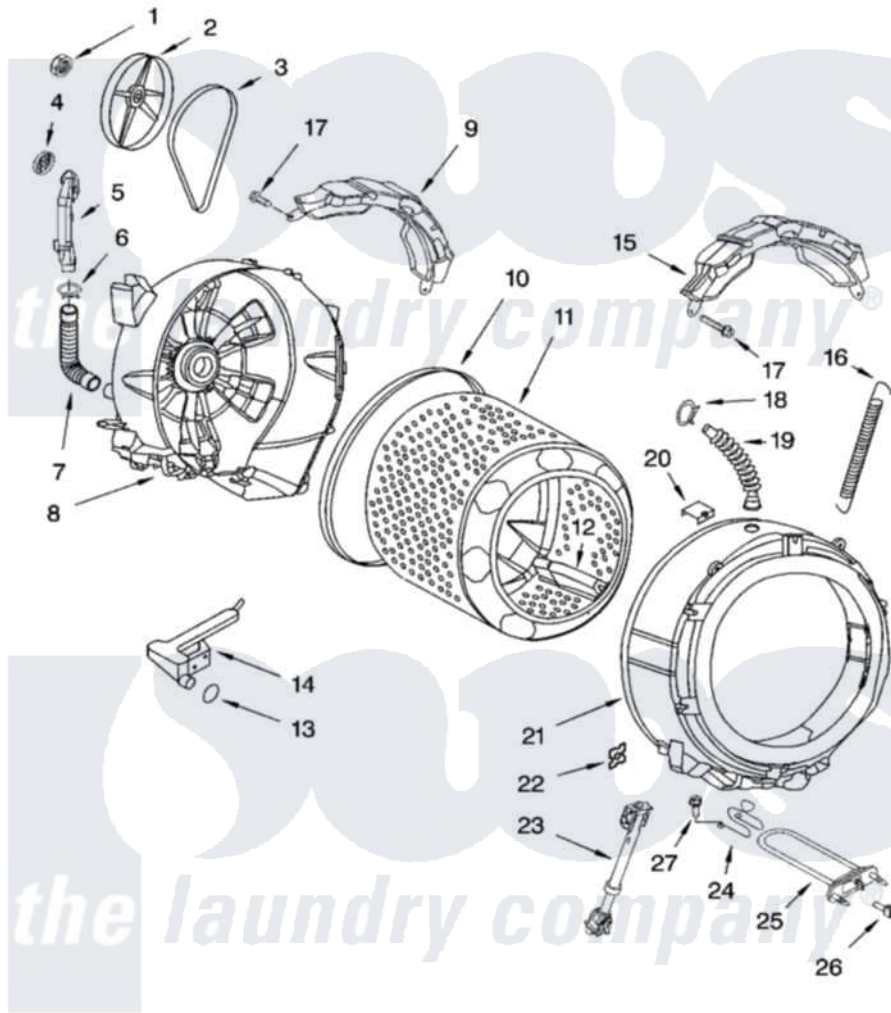

Whirlpool GHW9460PL2 05 - TUB AND BASKET PARTS

TUB AND BASKET PARTS

For Models: GHW9460PW2, GHW9460PL2
(White/Platinum) (Pewter)

8181273

9

Whirlpool [Residential Whirlpool GHW9460PL2 Washer Parts](#) Parts Diagram 05 - TUB AND BASKET PARTS
Click on the part number to view part

Item	Original Part Number	Replaced By	Status	Part Description
1	8182132	W10283361		Nut, Pulley
2	8182650			Pulley
3	8182633	W10388414		Belt
4	8181745			Grid, Ventilation
5	8181744			Pipe, Ventilation
6	8181746	W10208156		Clamp
7	8181743			Hose, Exhaust
8	8181666	W10253866		Tub-Outer
9	8181644			Counterweight, Rear
10	8181673			Gasket, Tub
11	8182247	W10269756		Basket
12	8182233			Baffle, Basket
13	8181748	W10250553		O-Ring, Air Trap
14	8181731			Airtrap
15	8181645	W10008880		Counterweight, Front
16	8181762	8182814		Spring, Suspension

17	8181647	W10182109	Screw-Kit
18	8181742	3367052	Clamp, Hose
19	8181794		Hose, Tub To Dispenser
20	8181667	8540092	Clamp, Tub
21	8181665	285981	Tub-Outer
22	8181648	8182512	Nut, Push-In
23	8182703		Shock Absorber
24	8181686	W10250558	Bracket, Heater Support
25	8182666		Element, Heating
26	8182291	8181705	Ntc
27	8182214		Screw
"	BLANK	Not Available	Following Parts Not Illustrated
"	8182126	3196427	Screw