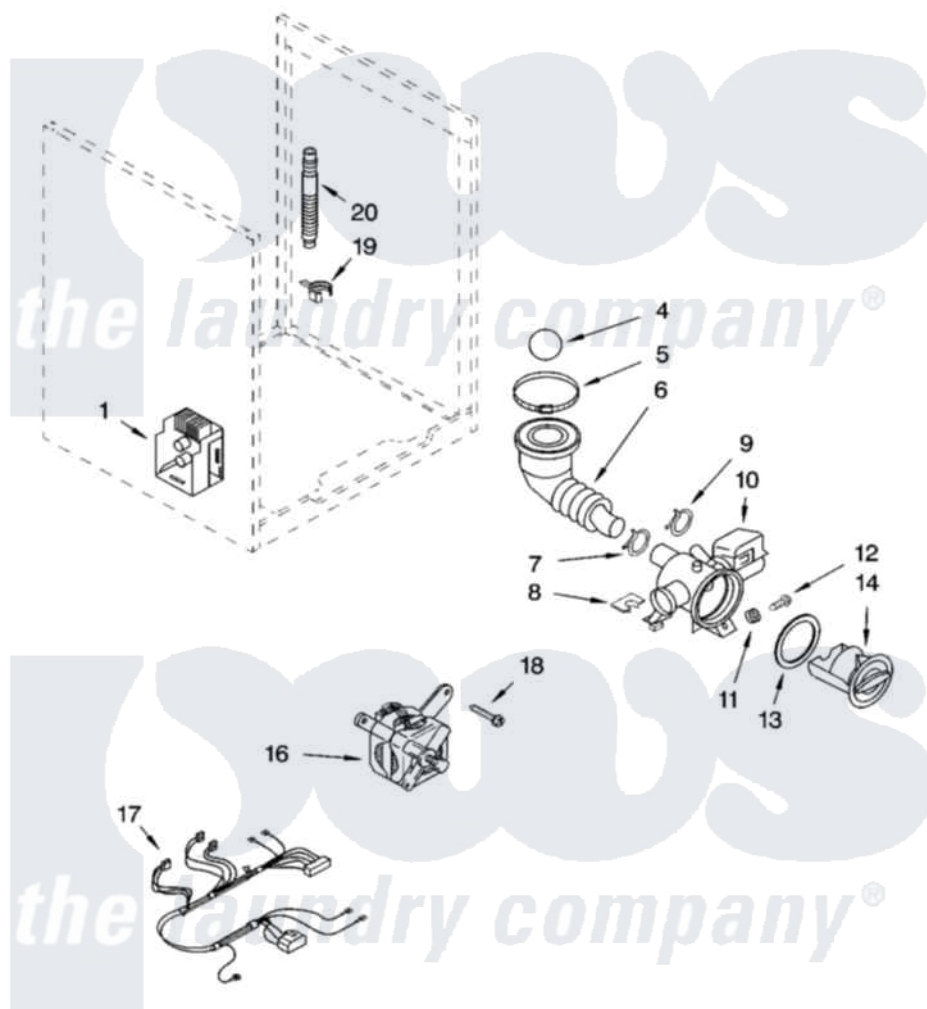

# Whirlpool GHW9460PL2 06 - PUMP AND MOTOR PARTS, OPTIONAL PARTS (NOT INCLUDED)

## PUMP AND MOTOR PARTS

For Models: GHW9460PW2, GHW9460PL2  
(White/Platinum) (Pewter)

8181273

11

Whirlpool [Residential Whirlpool GHW9460PL2 Washer Parts](#) Parts Diagram 06 - PUMP AND MOTOR PARTS, OPTIONAL PARTS (NOT INCLUDED)  
Click on the part number to view part

Item	Original Part Number	Replaced By	Status	Part Description
1	<a href="#">8182706</a>			Control Unit
4	8181733	<a href="#">W10121657</a>		Ball
5	8181734	<a href="#">696392</a>		Hose Clamp
6	<a href="#">8181732</a>			Hose, Tub To Pump
7	8181753	<a href="#">285655</a>		Clamp, Hose
8	8181786	<a href="#">280181</a>		Grommet
9	8181752	<a href="#">3367052</a>		Clamp, Hose
10	8181684	<a href="#">280187</a>		Pump-Water
11	8181787	<a href="#">280182</a>		Grommet
12	<a href="#">8181780</a>			Screw
13	<a href="#">8181736</a>			Seal, Filter Cap
14	<a href="#">8181735</a>			Cap, Filter
16	<a href="#">8182793</a>			Motor, Drive
17	8181782	<a href="#">W10137867</a>		Harns-Wire
18	8181761	<a href="#">W10128585</a>		Bolt, Motor

19	8181755	<a href="#">8182209</a>	Retainer, Drain Hose
20	8181740	<a href="#">W10003250</a>	Hose, Drain-Inner
	<a href="#">72017</a>		Paint, Touch-Up
"	<a href="#">4396174</a>		Paint, Touch-Up
"	<a href="#">350938</a>		Paint, Pressurized Spray B
"	<a href="#">350930</a>		Paint, Pressurized Spray B
"	<a href="#">4396175</a>		Paint, Pressurized Spray
"	<a href="#">799344</a>		Paint, Touch-Up )
"	BLANK	Not Available	ACCESSORY PARTS
"	<a href="#">285863</a>		Water System Parts