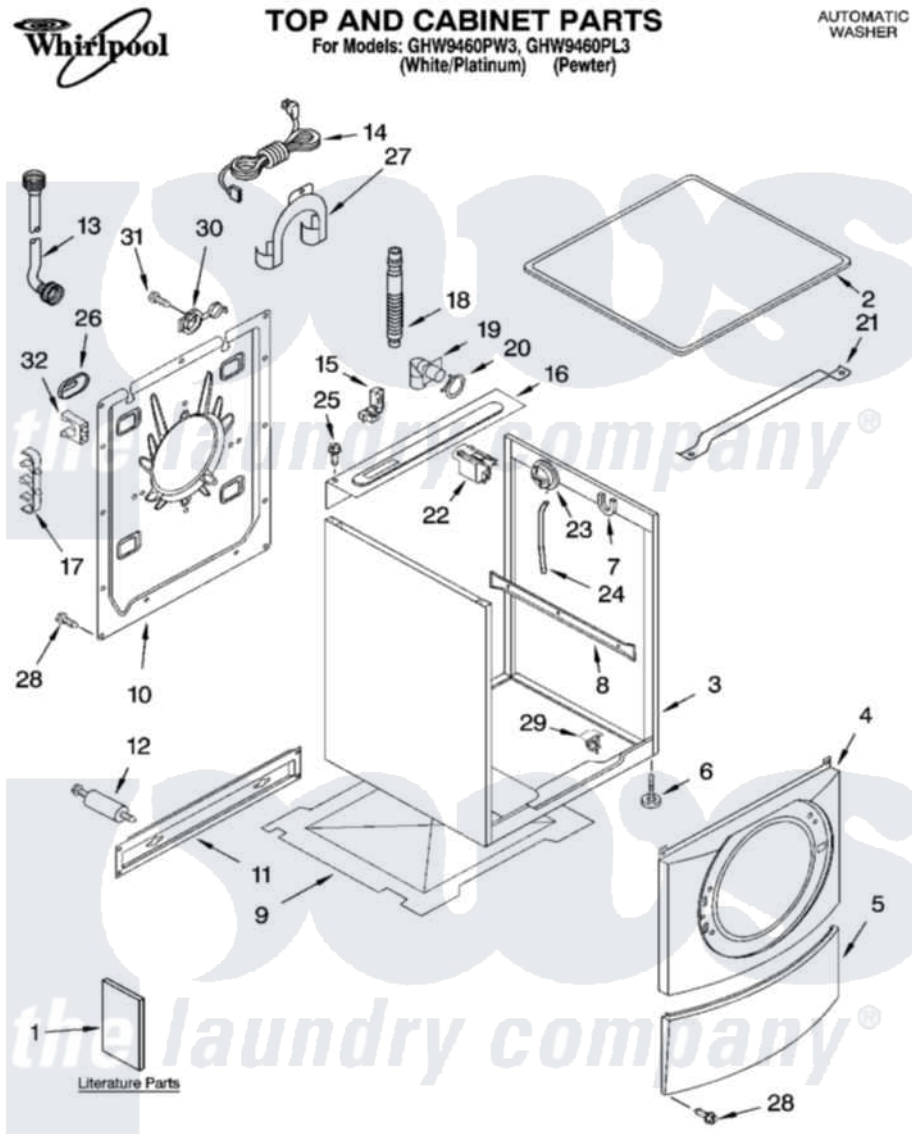

# Whirlpool GHW9460PL3 01 - TOP AND CABINET PARTS

7-06 Printed In U.S.A. (drd)

1

Part No. W10112158

Whirlpool Residential Whirlpool GHW9460PL3 Washer Parts Parts Diagram 01 - TOP AND CABINET PARTS  
Click on the part number to view part

Item	Original Part Number	Replaced By	Status	Part Description
1	8182750		Not Available	Use & Care Guide
"	<a href="#">8182677</a>			Tech Sheet
"	8182270		Not Available	DVD-Instruction
"	<a href="#">8182658</a>			Quick Start Guide
2	<a href="#">8181641</a>			Top
"	<a href="#">8182061</a>			Top
3	8181630	<a href="#">8182609</a>		Cabinet
"	<a href="#">8182063</a>			Cabinet
4	<a href="#">8181838</a>			Panel, Front
"	<a href="#">8182060</a>			Panel, Front
5	<a href="#">8181643</a>			Toe Panel
"	<a href="#">8182062</a>			Toe Panel
6	<a href="#">8181636</a>			Foot, Leveling
7	<a href="#">8181763</a>			Bracket, Spring
8	<a href="#">8183008</a>			Brace, Side Panel
9	<a href="#">8181635</a>			Pan, Bottom