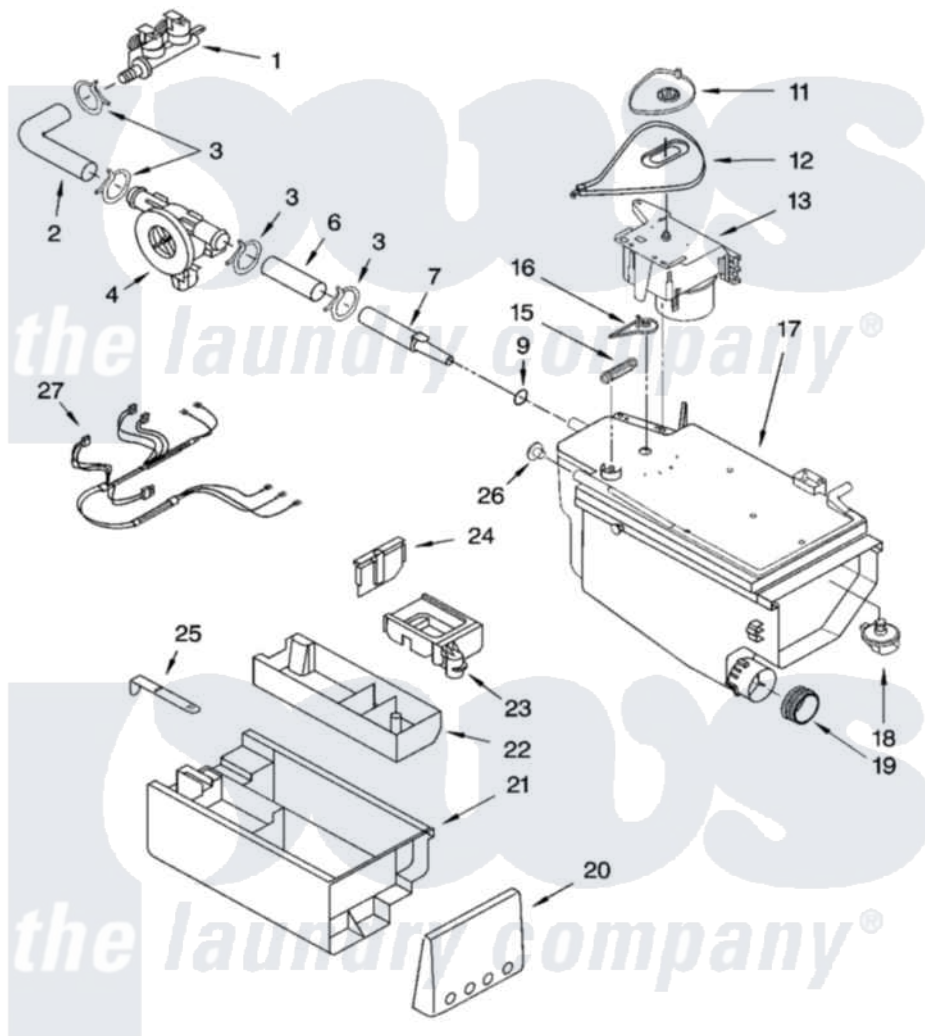

Whirlpool GHW9460PL3 04 - DISPENSER PARTS

DISPENSER PARTS

For Models: GHW9460PW3, GHW9460PL3
(White/Platinum) (Pewter)

W10112158

7

Whirlpool Residential Whirlpool GHW9460PL3 Washer Parts Parts Diagram 04 - DISPENSER PARTS

[Click on the part number to view part](#)

Item	Original Part Number	Replaced By	Status	Part Description
1	8181694			Valve, Inlet
2	8181710			Hose, Inlet Valve To Vent Pipe
3	8181751	489503		Clamp
4	8181696	W10110225		Flowmeter
6	8181708			Hose, Flowmeter
7	8183010	280194		Nozzle
9	8183036	280196		Ring-O
11	8181726			Cam, Actuator
12	8181725			Lever, Water Distribution
13	8181723			Actuator
15	8181727			Spring, Lever
16	8181724			Connection, Lever
17	8183032	280198		Dispenser
18	8181712			Nozzle, Distribution
19	8181747			Seal
20	8181854			Handle, Drawer

"	8182070	Handle, Drawer
21	8181720	Drawer, Detergent
22	8181722	Container, Detergent
23	8182665	Siphon, Bleach/Softener
24	8181730	Separator
25	8181721	Hook, Drawer
26	8182123	Led, Pcb
27	8181781	Harness, Wiring