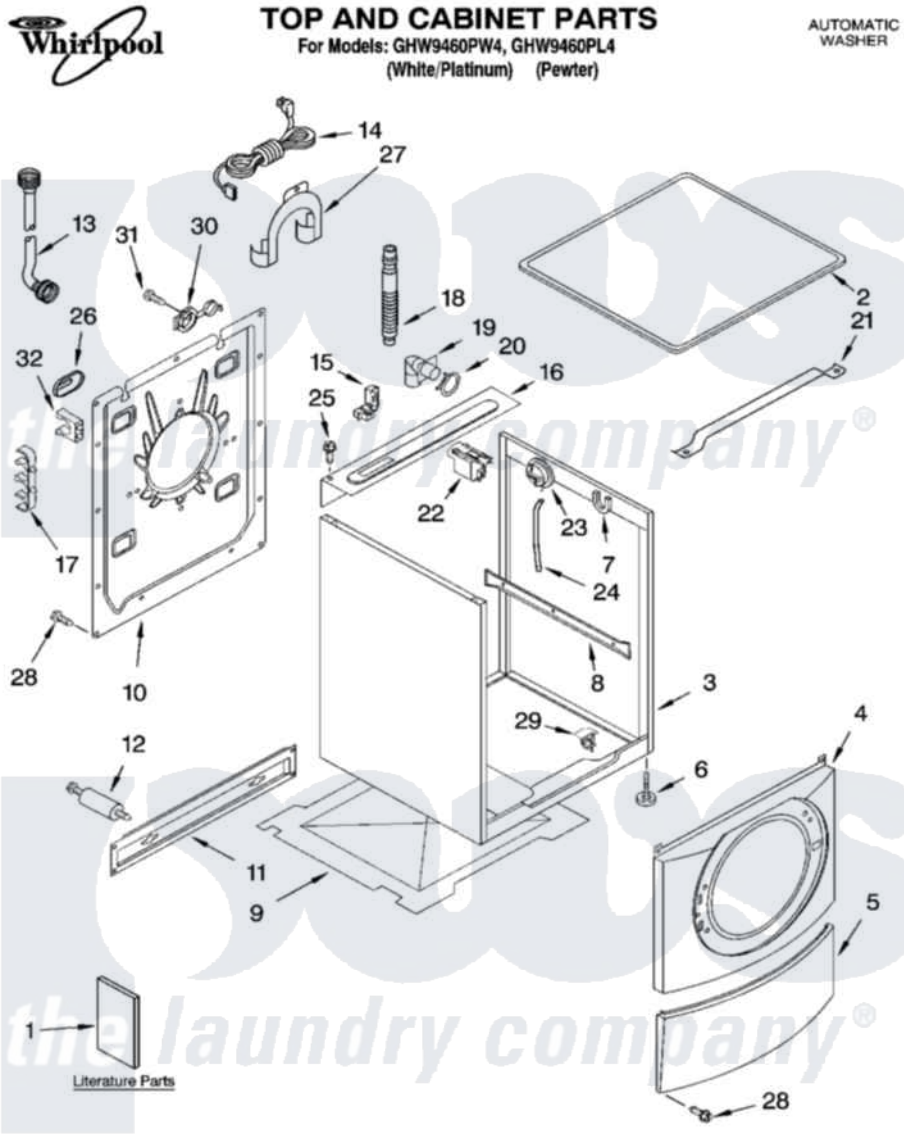

Whirlpool GHW9460PL4 01 - TOP AND CABINET PARTS

7-06 Printed in U.S.A. (drd)

1

Part No. W10112164

Whirlpool Residential Whirlpool GHW9460PL4 Washer Parts Parts Diagram 01 - TOP AND CABINET PARTS
 Click on the part number to view part

Item	Original Part Number	Replaced By	Status	Part Description
1	8182750		Not Available	Use & Care Guide
"	8182677			Tech Sheet
"	8182270		Not Available	DVD-Instruction
"	8182658			Quick Start Guide
2	8181641			Top
"	8182061			Top
3	8181630	8182609		Cabinet
"	8182063			Cabinet
4	8181838			Panel, Front
"	8182060			Panel, Front
5	8181643			Toe Panel
"	8182062			Toe Panel
6	8181636			Foot, Leveling
7	8181763			Bracket, Spring
8	8183008			Brace, Side Panel
9	8181635			Pan, Bottom

10	8182698		Panel, Rear
11	8182661	W10003040	Brace, Transport
12	8182797	W10289554A	Bolt
"	8182798	W10289554A	Bolt
13	8182795	89503	Hose-Inlet
"	8182792	89503	Hose-Inlet
14	8183009		Cord, Power
15	8181690	8182635	Strain Relief
16	8182116	W10138248	Brace, Rear
17	8182701		Clip, Outer Hose Holder
18	8181737		Hose, Drain
19	8181738		Connector, Hose Outlet
20	8181752	3367052	Clamp, Hose
21	8181632		Brace, Top
22	8183019	W10326464	Filter, Interference
23	8181695		Switch, Pressure
24	8181739	W10004260	Hose, Pressure Switch
25	8181691		Screw
26	8182700	8540268	Cover, Transport
27	8181768	W10280024	U-Bend, Drain Hose
28	8181828	488729	Screw
29	8182830	W10085220	Microswitch
30	8182699		Grommet, Cord Support
31	8182201		Screw, 3 X 8 mm
32	8182702		Clip, Outer Hose Holder
"	BLANK	Not Available	Following Parts Not Illustrated
"	8182109		Harness Channel