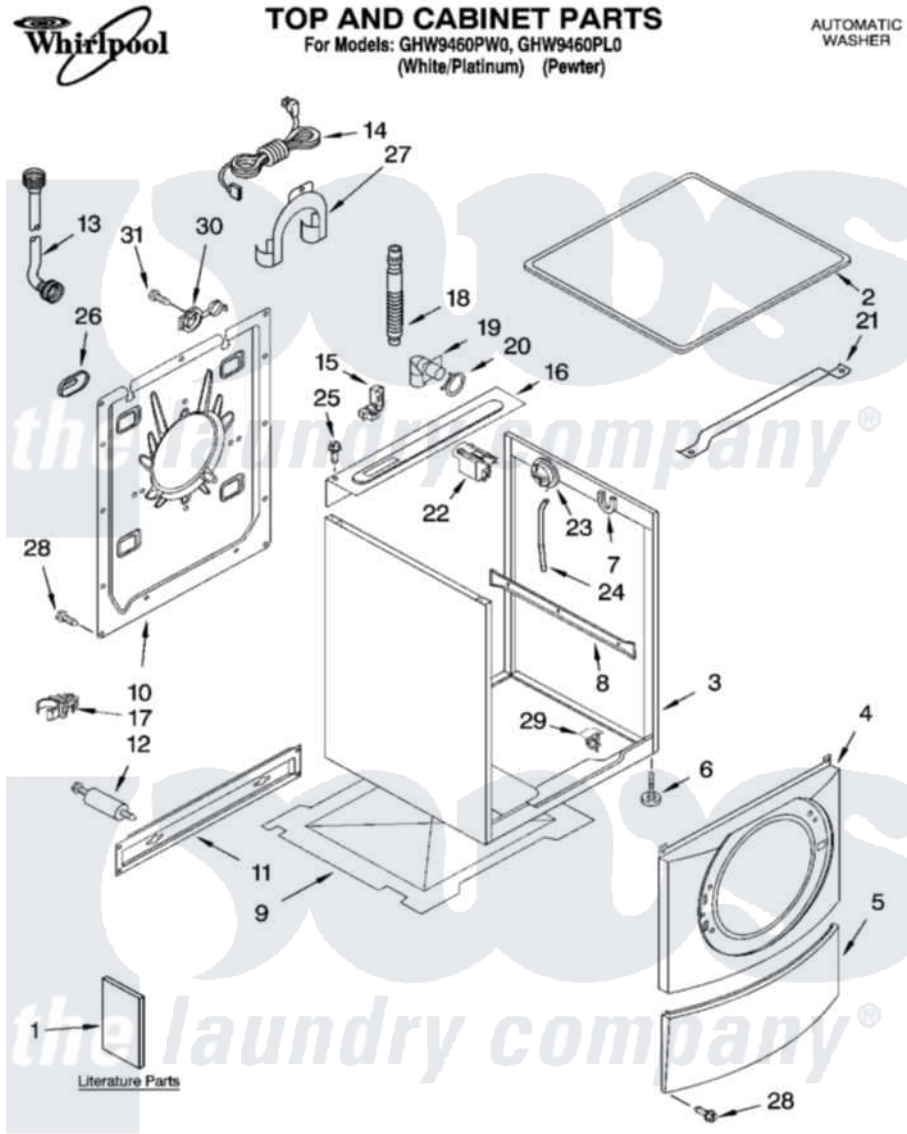

# Whirlpool GHW9460PW0 01 - TOP AND CABINET PARTS

7-05 Printed In U.S.A. (drd)

1

Part No. 8180466 Rev. A

Whirlpool [Residential Whirlpool GHW9460PW0 Washer Parts](#) Parts Diagram 01 - TOP AND CABINET PARTS  
 Click on the part number to view part

Item	Original Part Number	Replaced By	Status	Part Description
1	8182276		Not Available	Use & Care Guide
"	<a href="#">8182277</a>			Tech Sheet
"	8182317		Not Available	Energy Guide
"	8182270		Not Available	DVD-Instruction
"	8182258		Not Available	Dispenser Guide
"	8182196		Not Available	Quick Start Guide
2	<a href="#">8181641</a>			Top
"	<a href="#">8182061</a>			Top
3	8181630	<a href="#">8182609</a>		Cabinet
"	<a href="#">8182063</a>			Cabinet
4	<a href="#">8181838</a>			Panel, Front
"	<a href="#">8182060</a>			Panel, Front
5	<a href="#">8181643</a>			Toe Panel
"	<a href="#">8182062</a>			Toe Panel
6	<a href="#">8181636</a>			Foot, Leveling
7	<a href="#">8181763</a>			Bracket, Spring