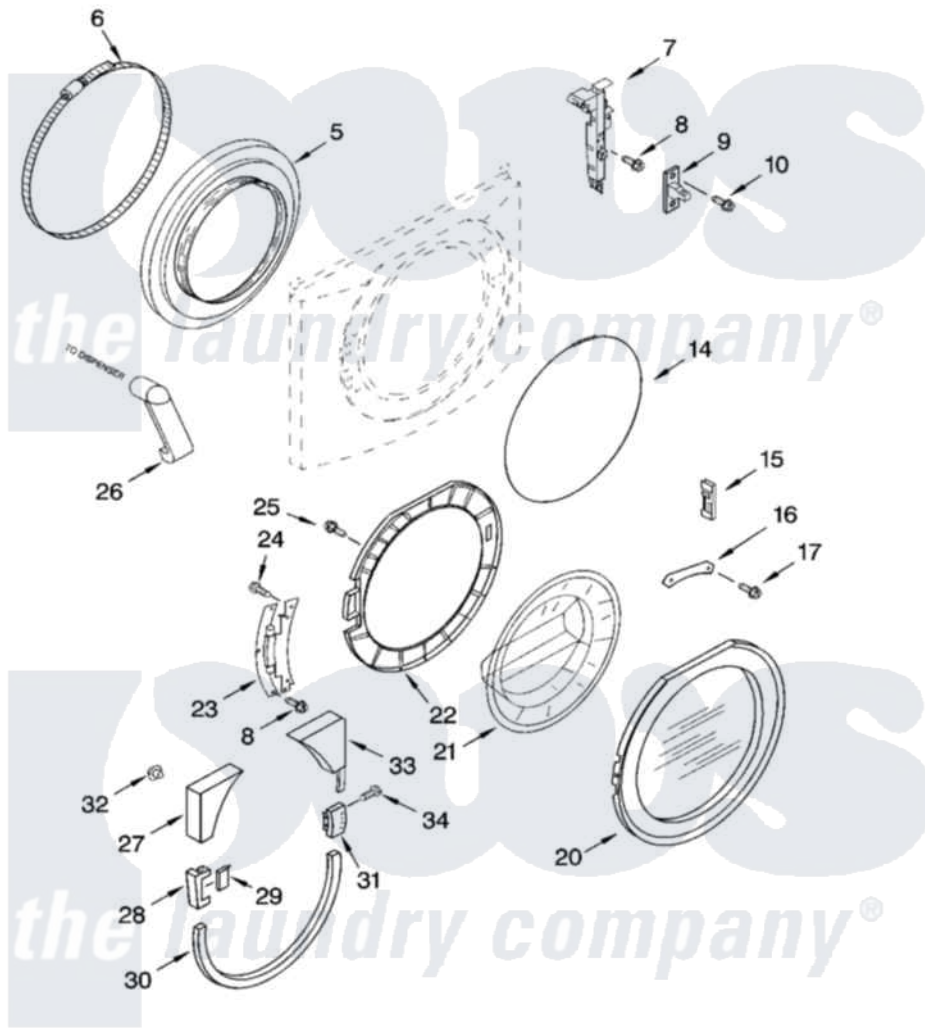

# Whirlpool GHW9460PW0 02 - DOOR AND LATCH PARTS

## DOOR AND LATCH PARTS

For Models: GHW9460PW0, GHW9460PL0  
(White/Platinum) (Pewter)

8180466

3

Whirlpool [Residential Whirlpool GHW9460PW0 Washer Parts](#) Parts Diagram 02 - DOOR AND LATCH PARTS  
Click on the part number to view part

Item	Original Part Number	Replaced By	Status	Part Description
5	<a href="#">8182119</a>			Bellow
6	<a href="#">8182210</a>			Clamp, Bellow
7	8181700	<a href="#">8182634</a>		Lock, Door
8	8181760	<a href="#">8540725</a>		Screw
9	<a href="#">8181651</a>			Hook, Door
10	8181758	<a href="#">8182214</a>		Screw
14	<a href="#">8182211</a>			Clamp, Bellow To Front Panel
15	8181659	<a href="#">W10128586</a>		Clamp, Glass Support
16	<a href="#">8181650</a>			Clamp, Glass
17	<a href="#">8181785</a>			Screw
20	8182044	<a href="#">8182992</a>		Door Frame Assembly
"	8182086	<a href="#">8182990</a>		Frame
21	<a href="#">8181655</a>			Glass, Door
22	8181849	<a href="#">W10322338</a>		Frame
"	8181658	<a href="#">W10163308</a>		Frame
23	<a href="#">8181843</a>			Hinge, Door

24	<a href="#">8181660</a>		Screw
25	<a href="#">8181661</a>		Screw, Actuator
26	<a href="#">8181718</a>		Tube, Dispenser To Bellow
27	<a href="#">8181842</a>		Trim, Upper Left
"	8182078	Not Available	Trim, Upper Left (Pewter)
28	<a href="#">8181841</a>		Cover, Hinge
"	8182082	Not Available	Cover, Hinge (Outer) (Pewter)
29	<a href="#">8181844</a>		Cover, Hinge
"	<a href="#">8182074</a>		Cover, Hinge
30	<a href="#">8181840</a>		Trim, Lower
"	<a href="#">8182072</a>		Trim, Lower
31	<a href="#">8181846</a>		Handle, Door
"	<a href="#">8182080</a>		Handle, Door
32	<a href="#">8181929</a>		Clip, Trim
33	<a href="#">8181839</a>		Trim, Upper Right
"	<a href="#">8182076</a>		Trim, Upper Right
34	8181759	<a href="#">3400805</a>	Screw, 8-18 X 3/64