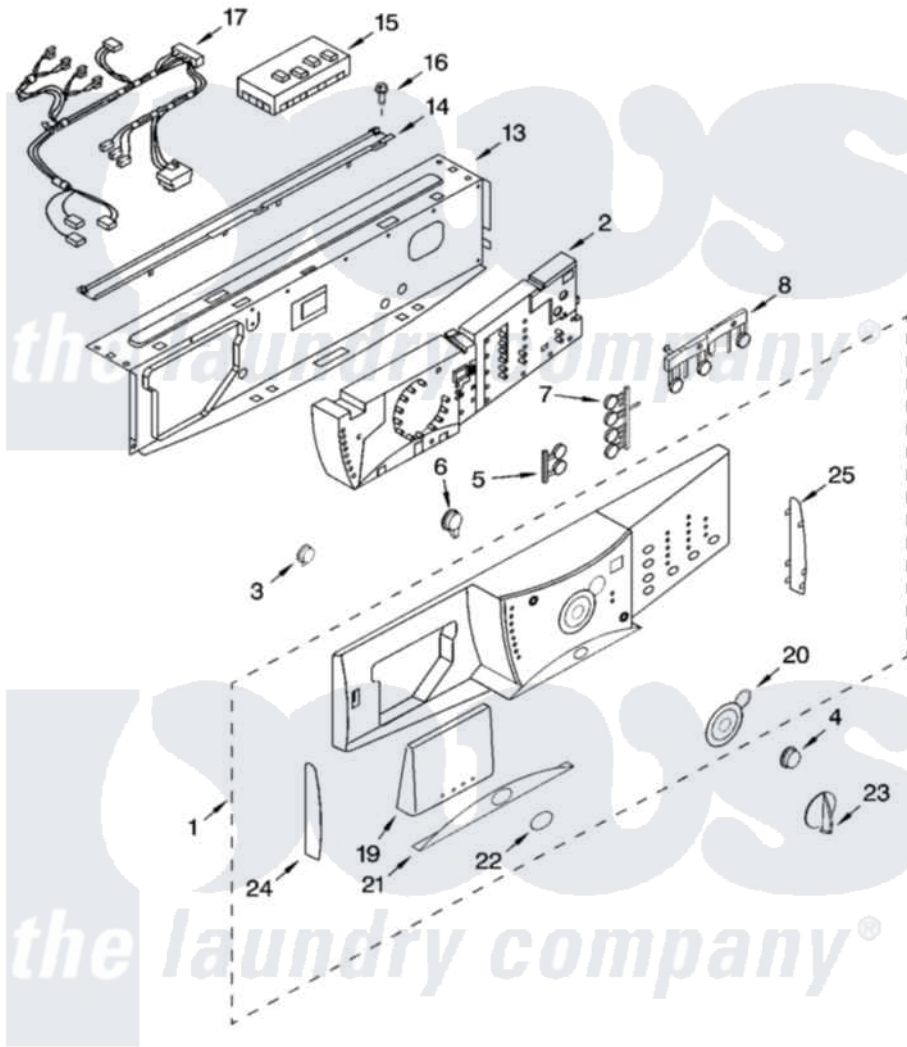

# Whirlpool GHW9460PW0 03 - CONTROL PANEL PARTS

## CONTROL PANEL PARTS

For Models: GHW9460PW0, GHW9460PL0  
(White/Platinum) (Pewter)

8180466

5

Whirlpool [Residential Whirlpool GHW9460PW0 Washer Parts](#) Parts Diagram 03 - CONTROL PANEL PARTS  
Click on the part number to view part

Item	Original Part Number	Replaced By	Status	Part Description
1	8182656		Not Available	Panel, Control (Platinum)
"	8182657		Not Available	Panel, Control (Pewter)
2	8182691	<a href="#">8182717</a>		User Interface
3	<a href="#">8181860</a>			Button, Power
4	<a href="#">8181861</a>			Button, Start
5	<a href="#">8181863</a>			Button Set, Soil Level
"	<a href="#">8182052</a>			Button Set, Soil Level
6	<a href="#">8182275</a>			Button, Pause/Cancel
7	<a href="#">8181864</a>			Button Set, Options
"	<a href="#">8182068</a>			Button Set, Options
8	<a href="#">8181865</a>			Button Set, Spin/Temperature
"	<a href="#">8182054</a>			Button Set, Spin/Temperature
13	8182224		Not Available	Brace, Front Top
14	8181640	<a href="#">8182800</a>		Channel, Water
15	8182309	<a href="#">8182694</a>		Microcomputer, Machine Control
16	8181756	<a href="#">488729</a>		Screw