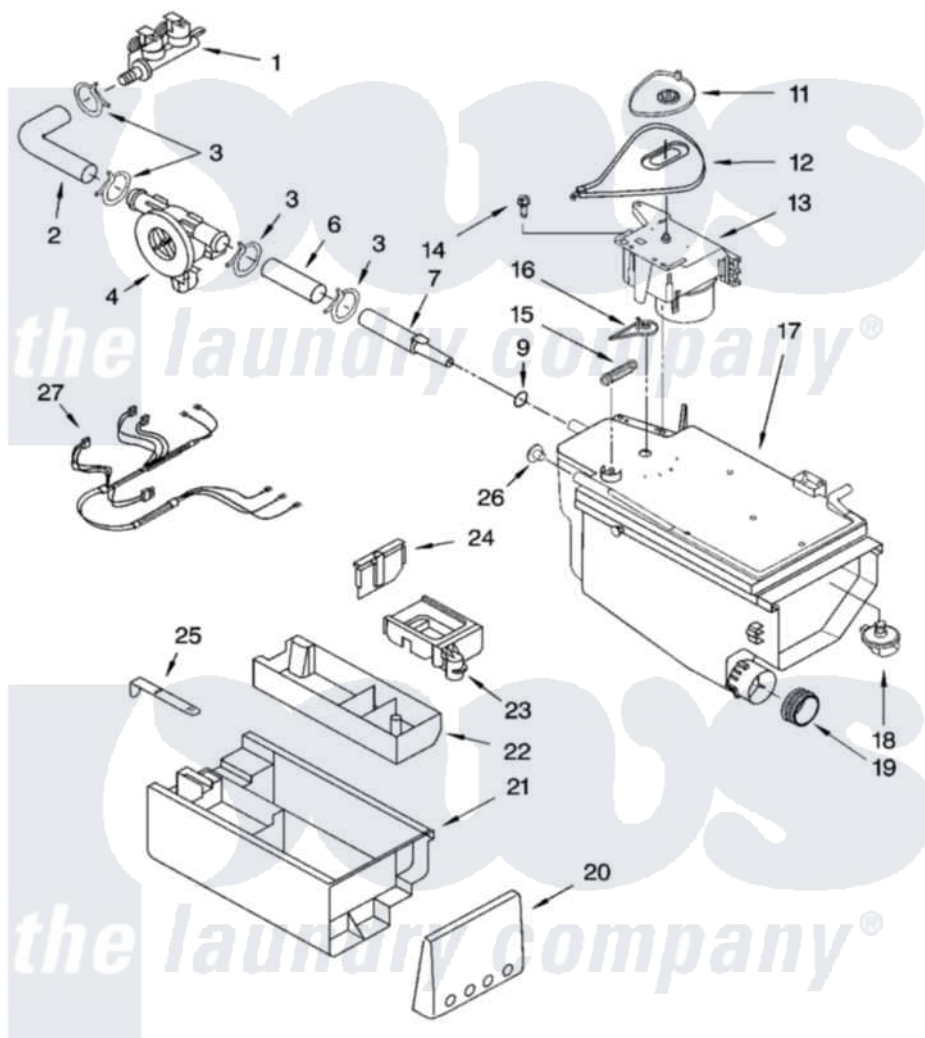

Whirlpool GHW9460PW0 04 - DISPENSER PARTS

DISPENSER PARTS

For Models: GHW9460PW0, GHW9460PL0
(White/Platinum) (Pewter)

8180466

7

Whirlpool Residential Whirlpool GHW9460PW0 Washer Parts Parts Diagram 04 - DISPENSER PARTS

[Click on the part number to view part](#)

| Item | Original Part Number | Replaced By | Status | Part Description |
|------|-------------------------|---------------------------|--------|--------------------------------|
| 1 | 8181694 | | | Valve, Inlet |
| 2 | 8181710 | | | Hose, Inlet Valve To Vent Pipe |
| 3 | 8181751 | 489503 | | Clamp |
| 4 | 8181696 | W10110225 | | Flowmeter |
| 6 | 8181708 | | | Hose, Flowmeter |
| 7 | 8181713 | | | Nozzle, Inlet |
| 9 | 8181714 | 280196 | | Ring-O |
| 11 | 8181726 | | | Cam, Actuator |
| 12 | 8181725 | | | Lever, Water Distribution |
| 13 | 8181723 | | | Actuator |
| 14 | 8181759 | 3400805 | | Screw, 8-18 X 3/64 |
| 15 | 8181727 | | | Spring, Lever |
| 16 | 8181724 | | | Connection, Lever |
| 17 | 8182122 | 280198 | | Dispenser |
| 18 | 8181712 | | | Nozzle, Distribution |
| 19 | 8181747 | | | Seal |

| | | | |
|----|-------------------------|-------------------------|-------------------------|
| 20 | 8181854 | | Handle, Drawer |
| " | 8182070 | | Handle, Drawer |
| 21 | 8181720 | | Drawer, Detergent |
| 22 | 8181722 | | Container, Detergent |
| 23 | 8181729 | 8182665 | Siphon, Bleach/Softener |
| 24 | 8181730 | | Separator |
| 25 | 8181721 | | Hook, Drawer |
| 26 | 8182123 | | Led, Pcb |
| 27 | 8181781 | | Harness, Wiring |