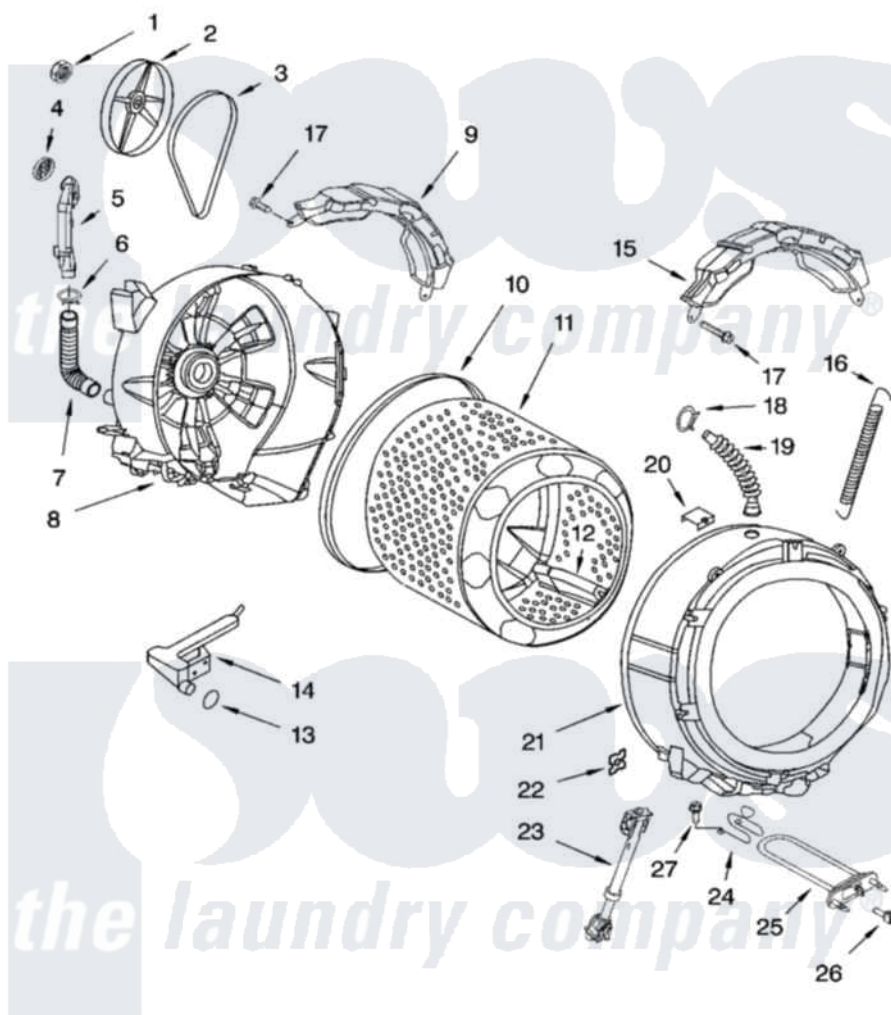

Whirlpool GHW9460PW0 05 - TUB AND BASKET PARTS

TUB AND BASKET PARTS

For Models: GHW9460PW0, GHW9460PL0
(White/Platinum) (Pewter)

8180466

9

Whirlpool [Residential Whirlpool GHW9460PW0 Washer Parts](#) Parts Diagram 05 - TUB AND BASKET PARTS
Click on the part number to view part

Item	Original Part Number	Replaced By	Status	Part Description
1	8182132	W10283361		Nut, Pulley
2	8181671	8182650		Pulley
3	8181670	W10388414		Belt
4	8181745			Grid, Ventilation
5	8181744			Pipe, Ventilation
6	8181746	W10208156		Clamp
7	8181743			Hose, Exhaust
8	8181666	W10253866		Tub-Outer
9	8181644			Counterweight, Rear
10	8181673			Gasket, Tub
11	8182247	W10269756		Basket
12	8182233			Baffle, Basket
13	8181748	W10250553		O-Ring, Air Trap
14	8181731			Airtrap
15	8181645	W10008880		Counterweight, Front
16	8181762	8182814		Spring, Suspension

17	8181647	W10182109	Screw-Kit
18	8181742	3367052	Clamp, Hose
19	8181794		Hose, Tub To Dispenser
20	8181667	8540092	Clamp, Tub
21	8181665	285981	Tub-Outer
22	8181648	8182512	Nut, Push-In
23	8181646	8182703	Shock Absorber
24	8181686	W10250558	Bracket, Heater Support
25	8181685	8182666	Element, Heating
26	8182291	8181705	Ntc
27	8182214		Screw
"	N/A	Not Available	FOLLOWING PARTS NOT ILLUSTRATED
"	8182126	3196427	Screw