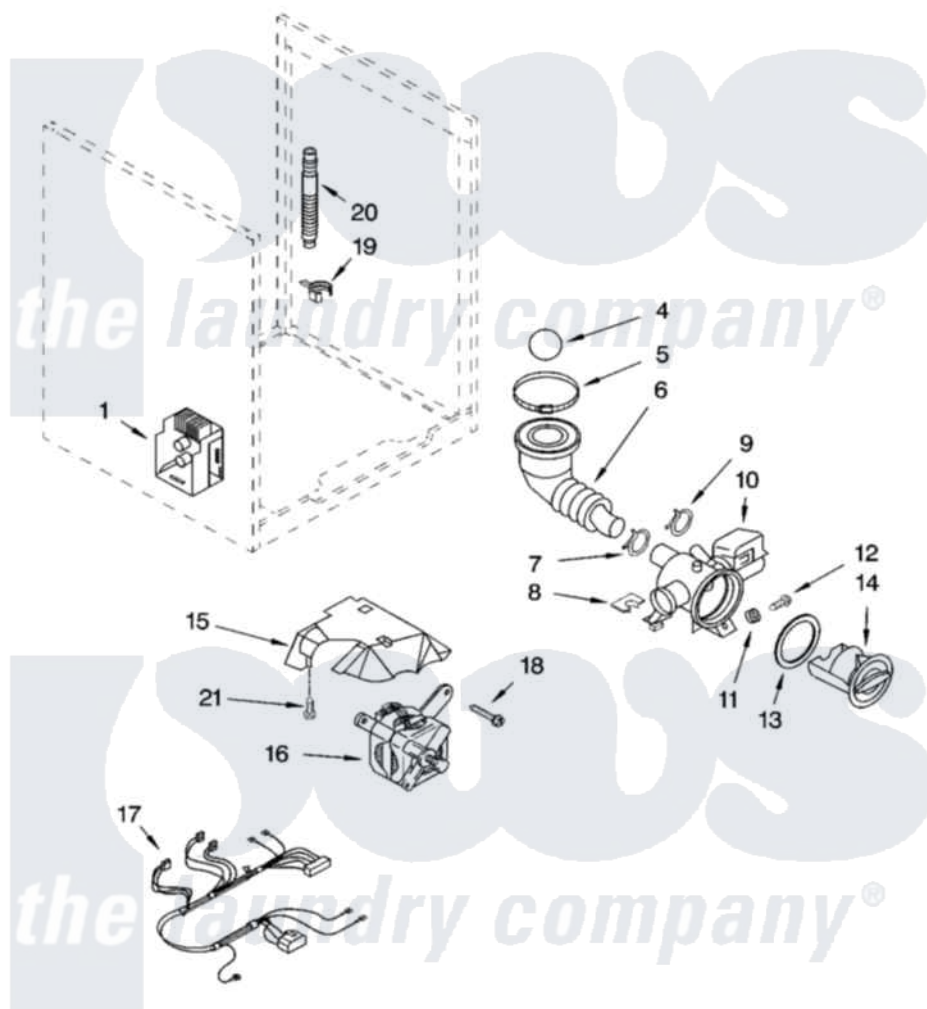

Whirlpool GHW9460PW0 06 - PUMP AND MOTOR PARTS, OPTIONAL PARTS (NOT INCLUDED)

PUMP AND MOTOR PARTS

For Models: GHW9460PW0, GHW9460PL0
(White/Platinum) (Pewter)

8180466

11

Whirlpool [Residential Whirlpool GHW9460PW0 Washer Parts](#) Parts Diagram 06 - PUMP AND MOTOR PARTS, OPTIONAL PARTS (NOT INCLUDED)
Click on the part number to view part

Item	Original Part Number	Replaced By	Status	Part Description
1	8181693	8182706		Control Unit
4	8181733	W10121657		Ball
5	8181734	696392		Hose Clamp
6	8181732			Hose, Tub To Pump
7	8181753	285655		Clamp, Hose
8	8181786	280181		Grommet
9	8181752	3367052		Clamp, Hose
10	8181684	280187		Pump-Water
11	8181787	280182		Grommet
12	8181780			Screw
13	8181736			Seal, Filter Cap
14	8181735			Cap, Filter
15	8181766			Cover, Motor
16	8181682	8182793		Motor, Drive
17	8181782	W10137867		Harns-Wire

18	8181761	W10128585	Bolt, Motor
19	8181755	8182209	Retainer, Drain Hose
20	8181740	W10003250	Hose, Drain-Inner
21	8181757	3186940	Screw
	72017		Paint, Touch-Up
"	4396174		Paint, Touch-Up
"	350938		Paint, Pressurized Spray B
"	350930		Paint, Pressurized Spray B
"	4396175		Paint, Pressurized Spray
"	799344		Paint, Touch-Up)
"	N/A	Not Available	ACCESSORY PARTS
"	285863		Water System Parts