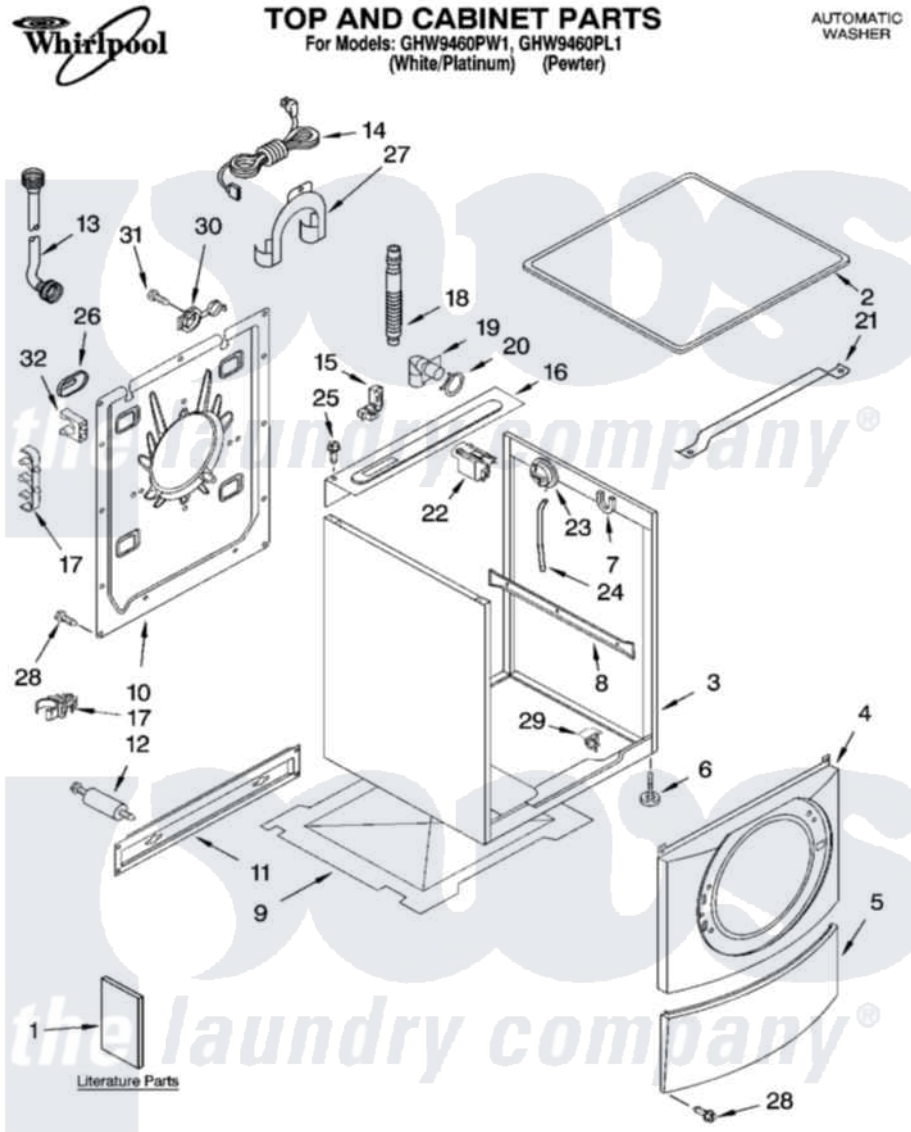

Whirlpool GHW9460PW1 01 - TOP AND CABINET PARTS

10-05 Printed In U.S.A. (drd)

1

Part No. 8180678

Whirlpool Residential Whirlpool GHW9460PW1 Washer Parts Parts Diagram 01 - TOP AND CABINET PARTS
 Click on the part number to view part

Item	Original Part Number	Replaced By	Status	Part Description
1	8182676		Not Available	Use & Care Guide
"	8182677			Tech Sheet
"	8182317		Not Available	Energy Guide
"	8182270		Not Available	DVD-Instruction
"	8182658			Quick Start Guide
2	8181641			Top
"	8182061			Top
3	8181630	8182609		Cabinet
"	8182063			Cabinet
4	8181838			Panel, Front
"	8182060			Panel, Front
5	8181643			Toe Panel
"	8182062			Toe Panel
6	8181636			Foot, Leveling
7	8181763			Bracket, Spring
8	8181634			Brace, Side Panel

9	8181635		Pan, Bottom
10	8182698		Panel, Rear
11	8182661	W10003040	Brace, Transport
12	8182124	W10289554A	Bolt
"	8182125	W10289554A	Bolt
13	8181706	76314	Hose, Inlet 6 Ft. Hose With Elbow
"	8181707	76314	Hose, Inlet 6 Ft. Hose With Elbow
14	8182649		Cord, Power
15	8181690	8182635	Strain Relief
16	8182116	W10138248	Brace, Rear
17	8182701		Clip, Outer Hose Holder
18	8181737		Hose, Drain
19	8181738		Connector, Hose Outlet
20	8181752	3367052	Clamp, Hose
21	8181632		Brace, Top
22	8181683	W10326464	Filter, Interference
23	8181695		Switch, Pressure
24	8181739	W10004260	Hose, Pressure Switch
25	8181691		Screw
26	8182700	8540268	Cover, Transport
27	8181768	W10280024	U-Bend, Drain Hose
28	8181828	488729	Screw
29	8181930	W10085220	Microswitch
30	8182699		Grommet, Cord Support
31	8182201		Screw, 3 X 8 mm
32	8182702		Clip, Outer Hose Holder
"	N/A	Not Available	FOLLOWING PARTS NOT ILLUSTRATED
"	8182109		Harness Channel