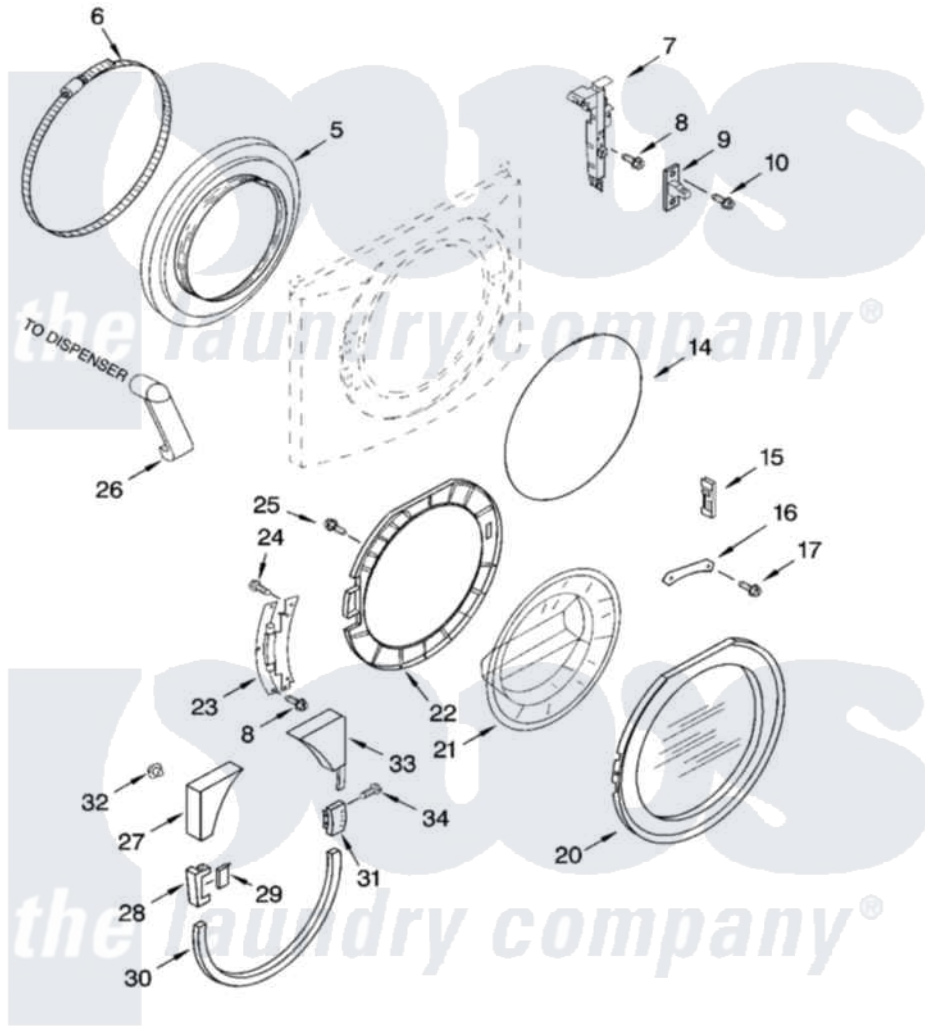

Whirlpool GHW9460PW1 02 - DOOR AND LATCH PARTS

DOOR AND LATCH PARTS

For Models: GHW9460PW1, GHW9460PL1
(White/Platinum) (Pewter)

8180678

3

Whirlpool [Residential Whirlpool GHW9460PW1 Washer Parts](#) Parts Diagram 02 - DOOR AND LATCH PARTS
Click on the part number to view part

Item	Original Part Number	Replaced By	Status	Part Description
5	8182119			Bellow
6	8182210			Clamp, Bellow
7	8182634			Lock, Door
8	8181760	8540725		Screw
9	8181651			Hook, Door
10	8181758	8182214		Screw
14	8182211			Clamp, Bellow To Front Panel
15	8181659	W10128586		Clamp, Glass Support
16	8181650			Clamp, Glass
17	8181785			Screw
20	8182044	8182992		Door Frame Assembly
"	8182086	8182990		Frame
21	8181655			Glass, Door
22	8182628	W10163308		Frame
23	8181843			Hinge, Door
24	8181660			Screw

25	8181661		Screw, Actuator
26	8181718		Tube, Dispenser To Bellow
27	8181842		Trim, Upper Left
"	8182078	Not Available	Trim, Upper Left (Pewter)
28	8181841		Cover, Hinge
"	8182082	Not Available	Cover, Hinge (Outer) (Pewter)
29	8181844		Cover, Hinge
"	8182074		Cover, Hinge
30	8181840		Trim, Lower
"	8182072		Trim, Lower
31	8181846		Handle, Door
"	8182080		Handle, Door
32	8182779		Clip, Trim
33	8181839		Trim, Upper Right
"	8182076		Trim, Upper Right
34	8181759	3400805	Screw, 8-18 X 3/64