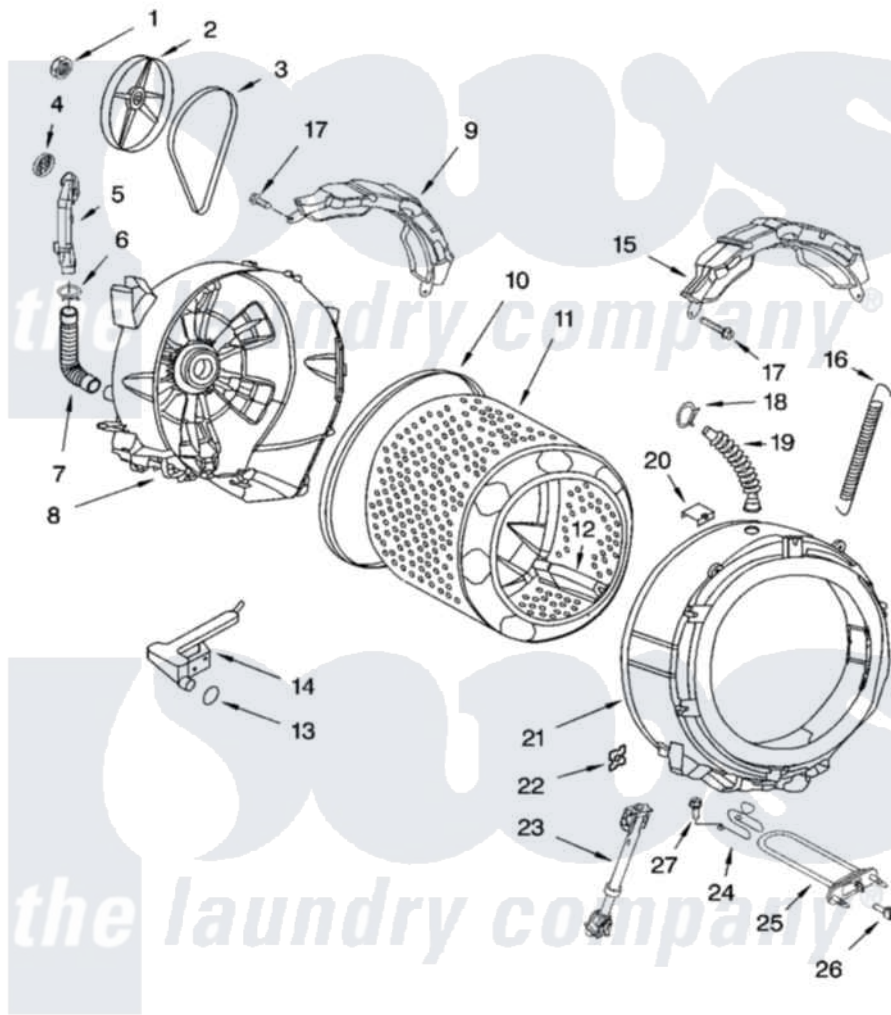

Whirlpool GHW9460PW1 05 - TUB AND BASKET PARTS

TUB AND BASKET PARTS

For Models: GHW9460PW1, GHW9460PL1
(White/Platinum) (Pewter)

8180678

9

Whirlpool [Residential Whirlpool GHW9460PW1 Washer Parts](#) Parts Diagram 05 - TUB AND BASKET PARTS
Click on the part number to view part

Item	Original Part Number	Replaced By	Status	Part Description
1	8182132	W10283361		Nut, Pulley
2	8182650			Pulley
3	8182633	W10388414		Belt
4	8181745			Grid, Ventilation
5	8181744			Pipe, Ventilation
6	8181746	W10208156		Clamp
7	8181743			Hose, Exhaust
8	8181666	W10253866		Tub-Outer
9	8181644			Counterweight, Rear
10	8181673			Gasket, Tub
11	8182247	W10269756		Basket
12	8182233			Baffle, Basket
13	8181748	W10250553		O-Ring, Air Trap
14	8181731			Airtrap
15	8181645	W10008880		Counterweight, Front
16	8181762	8182814		Spring, Suspension

17	8181647	W10182109	Screw-Kit
18	8181742	3367052	Clamp, Hose
19	8181794		Hose, Tub To Dispenser
20	8181667	8540092	Clamp, Tub
21	8181665	285981	Tub-Outer
22	8181648	8182512	Nut, Push-In
23	8182703		Shock Absorber
24	8181686	W10250558	Bracket, Heater Support
25	8182666		Element, Heating
26	8182291	8181705	Ntc
27	8182214		Screw
"	N/A	Not Available	FOLLOWING PARTS NOT ILLUSTRATED
"	8182126	3196427	Screw