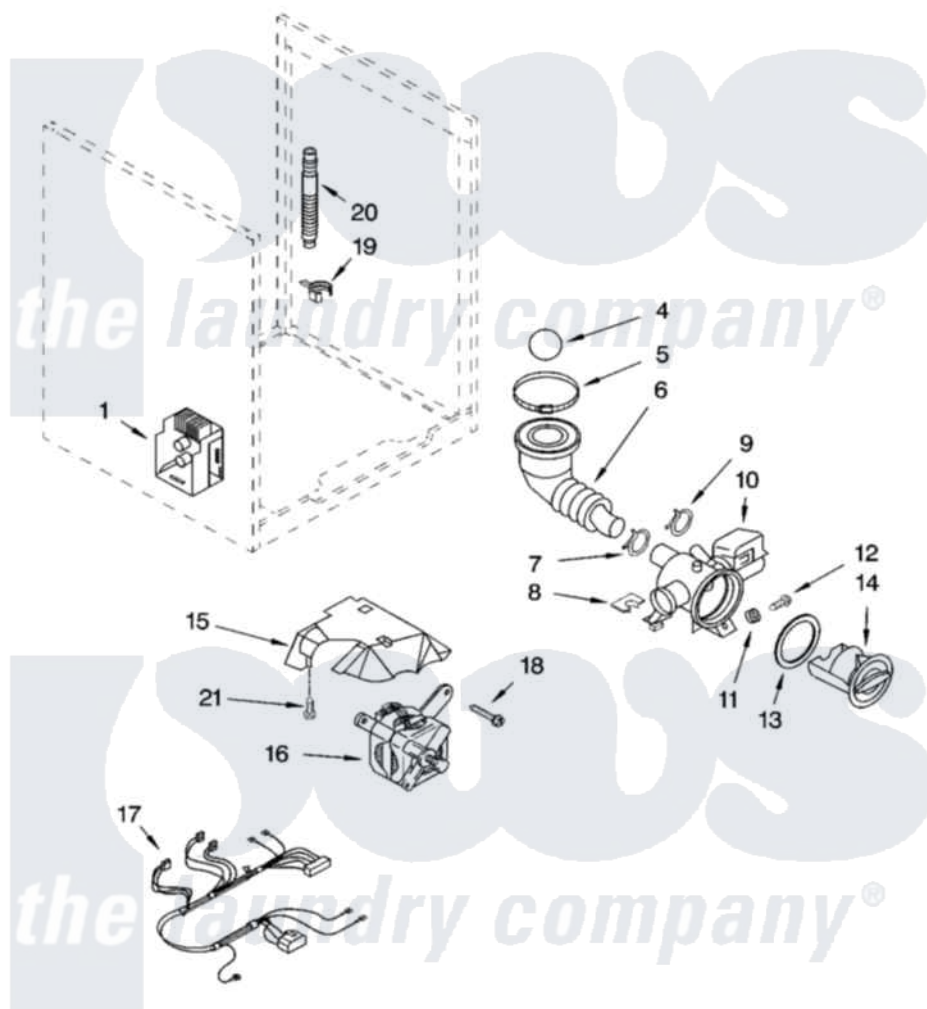

Whirlpool GHW9460PW1 06 - PUMP AND MOTOR PARTS, OPTIONAL PARTS (NOT INCLUDED)

PUMP AND MOTOR PARTS

For Models: GHW9460PW1, GHW9460PL1
(White/Platinum) (Pewter)

6180678

11

Whirlpool [Residential Whirlpool GHW9460PW1 Washer Parts](#) Parts Diagram 06 - PUMP AND MOTOR PARTS, OPTIONAL PARTS (NOT INCLUDED)
Click on the part number to view part

Item	Original Part Number	Replaced By	Status	Part Description
1	8182706			Control Unit
4	8181733	W10121657		Ball
5	8181734	696392		Hose Clamp
6	8181732			Hose, Tub To Pump
7	8181753	285655		Clamp, Hose
8	8181786	280181		Grommet
9	8181752	3367052		Clamp, Hose
10	8181684	280187		Pump-Water
11	8181787	280182		Grommet
12	8181780			Screw
13	8181736			Seal, Filter Cap
14	8181735			Cap, Filter
15	8181766			Cover, Motor
16	8181682	8182793		Motor, Drive
17	8181782	W10137867		Harns-Wire

18	8181761	W10128585	Bolt, Motor
19	8181755	8182209	Retainer, Drain Hose
20	8181740	W10003250	Hose, Drain-Inner
21	8181757	3186940	Screw
	72017		Paint, Touch-Up
"	4396174		Paint, Touch-Up
"	350938		Paint, Pressurized Spray B
"	350930		Paint, Pressurized Spray B
"	4396175		Paint, Pressurized Spray
"	799344		Paint, Touch-Up)
"	N/A	Not Available	ACCESSORY PARTS
"	285863		Water System Parts