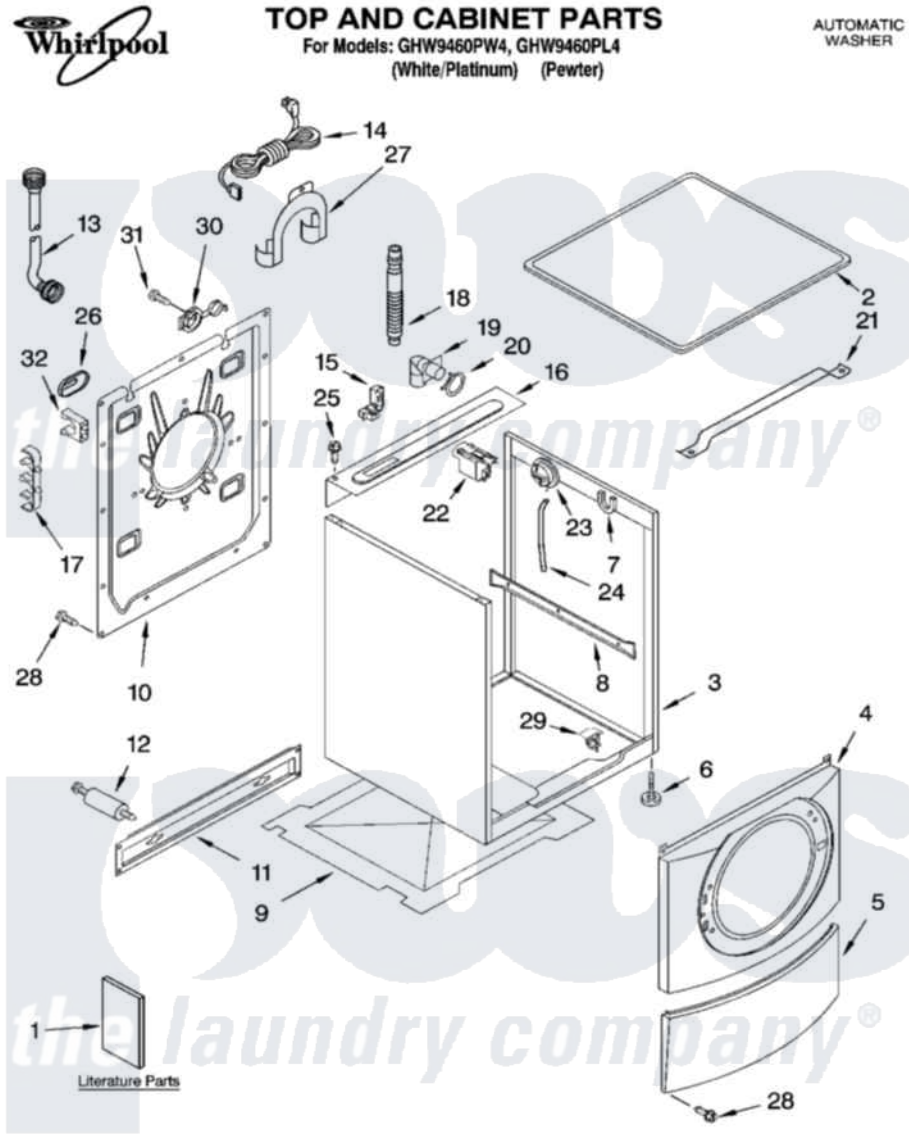

Whirlpool GHW9460PW4 01 - TOP AND CABINET PARTS

7-06 Printed in U.S.A. (drd)

1

Part No. W10112164

Whirlpool [Residential Whirlpool GHW9460PW4 Washer Parts](#) Parts Diagram 01 - TOP AND CABINET PARTS
 Click on the part number to view part

Item	Original Part Number	Replaced By	Status	Part Description
1	8182750		Not Available	Use & Care Guide
"	8182677			Tech Sheet
"	8182270		Not Available	DVD-Instruction
"	8182658			Quick Start Guide
2	8181641			Top
"	8182061			Top
3	8181630	8182609		Cabinet
"	8182063			Cabinet
4	8181838			Panel, Front
"	8182060			Panel, Front
5	8181643			Toe Panel
"	8182062			Toe Panel
6	8181636			Foot, Leveling
7	8181763			Bracket, Spring
8	8183008			Brace, Side Panel
9	8181635			Pan, Bottom

10	8182698		Panel, Rear
11	8182661	W10003040	Brace, Transport
12	8182797	W10289554A	Bolt
"	8182798	W10289554A	Bolt
13	8182795	89503	Hose-Inlet
"	8182792	89503	Hose-Inlet
14	8183009		Cord, Power
15	8181690	8182635	Strain Relief
16	8182116	W10138248	Brace, Rear
17	8182701		Clip, Outer Hose Holder
18	8181737		Hose, Drain
19	8181738		Connector, Hose Outlet
20	8181752	3367052	Clamp, Hose
21	8181632		Brace, Top
22	8183019	W10326464	Filter, Interference
23	8181695		Switch, Pressure
24	8181739	W10004260	Hose, Pressure Switch
25	8181691		Screw
26	8182700	8540268	Cover, Transport
27	8181768	W10280024	U-Bend, Drain Hose
28	8181828	488729	Screw
29	8182830	W10085220	Microswitch
30	8182699		Grommet, Cord Support
31	8182201		Screw, 3 X 8 mm
32	8182702		Clip, Outer Hose Holder
"	BLANK	Not Available	Following Parts Not Illustrated
"	8182109		Harness Channel