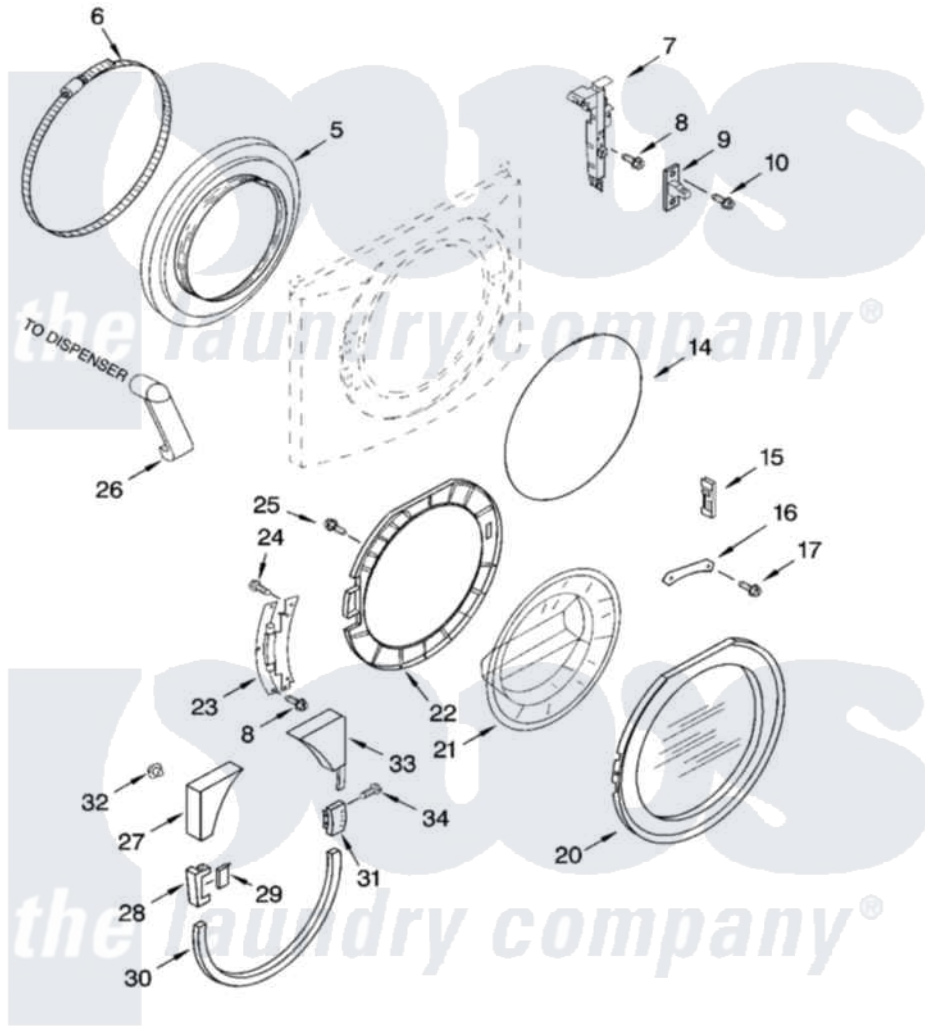

# Whirlpool GHW9460PW4 02 - DOOR AND LATCH PARTS

## DOOR AND LATCH PARTS

For Models: GHW9460PW4, GHW9460PL4  
(White/Platinum) (Pewter)

W10112164

3

Whirlpool [Residential Whirlpool GHW9460PW4 Washer Parts](#) Parts Diagram 02 - DOOR AND LATCH PARTS  
Click on the part number to view part

Item	Original Part Number	Replaced By	Status	Part Description
5	<a href="#">8182119</a>			Bellow
6	<a href="#">8182210</a>			Clamp, Bellow
7	<a href="#">8182634</a>			Lock, Door
8	8181760	<a href="#">8540725</a>		Screw
9	<a href="#">8181651</a>			Hook, Door
10	8181758	<a href="#">8182214</a>		Screw
14	<a href="#">8182211</a>			Clamp, Bellow To Front Panel
15	8181659	<a href="#">W10128586</a>		Clamp, Glass Support
16	<a href="#">8181650</a>			Clamp, Glass
17	<a href="#">8181785</a>			Screw
20	8182044	<a href="#">8182992</a>		Door Frame Assembly
"	8182086	<a href="#">8182990</a>		Frame
21	<a href="#">8181655</a>			Glass, Door
22	8182628	<a href="#">W10163308</a>		Frame
23	<a href="#">8181843</a>			Hinge, Door
24	<a href="#">8181660</a>			Screw

25	<a href="#">8181661</a>		Screw, Actuator
26	<a href="#">8181718</a>		Tube, Dispenser To Bellow
27	<a href="#">8181842</a>		Trim, Upper Left
"	8182078	Not Available	Trim, Upper Left (Pewter)
28	<a href="#">8181841</a>		Cover, Hinge
"	8182082	Not Available	Cover, Hinge (Outer) (Pewter)
29	<a href="#">8181844</a>		Cover, Hinge
"	<a href="#">8182074</a>		Cover, Hinge
30	<a href="#">8181840</a>		Trim, Lower
"	<a href="#">8182072</a>		Trim, Lower
31	<a href="#">8181846</a>		Handle, Door
"	<a href="#">8182080</a>		Handle, Door
32	<a href="#">8182779</a>		Clip, Trim
33	<a href="#">8181839</a>		Trim, Upper Right
"	<a href="#">8182076</a>		Trim, Upper Right
34	8181759	<a href="#">3400805</a>	Screw, 8-18 X 3/64