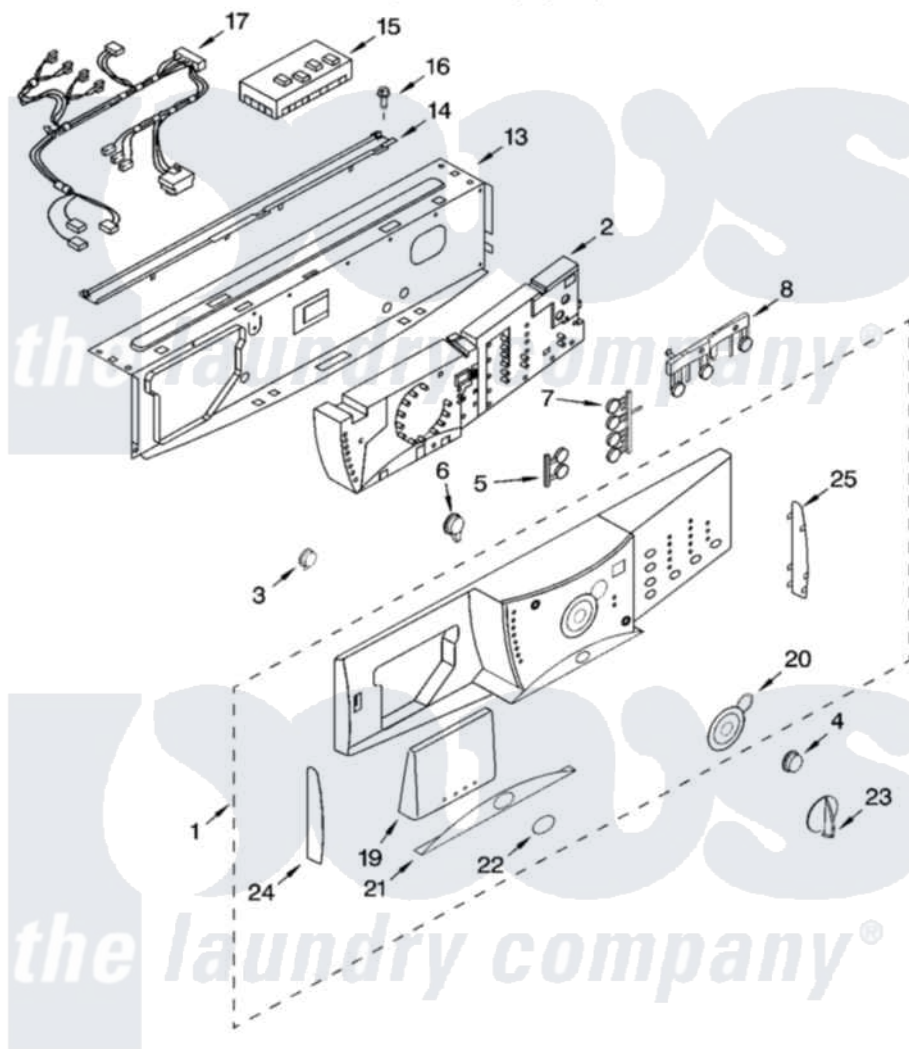

Whirlpool GHW9460PW4 03 - CONTROL PANEL PARTS

CONTROL PANEL PARTS

For Models: GHW9460PW4, GHW9460PL4
(White/Platinum) (Pewter)

W10112164

5

Whirlpool Residential Whirlpool GHW9460PW4 Washer Parts Parts Diagram 03 - CONTROL PANEL PARTS
Click on the part number to view part

Item	Original Part Number	Replaced By	Status	Part Description
1	8182712			Panel, Control
"	8182713			Panel, Control
2	8182717			User Interface
3	8181860			Button, Power
4	8181861			Button, Start
5	8181863			Button Set, Soil Level
"	8182052			Button Set, Soil Level
6	8182275			Button, Pause/Cancel
7	8181864			Button Set, Options
"	8182068			Button Set, Options
8	8181865			Button Set, Spin/Temperature
"	8182054			Button Set, Spin/Temperature
13	8182224		Not Available	Brace, Front Top
14	8181640	8182800		Channel, Water
15	8182694			Microcomputer, Machine Control
16	8181756	488729		Screw