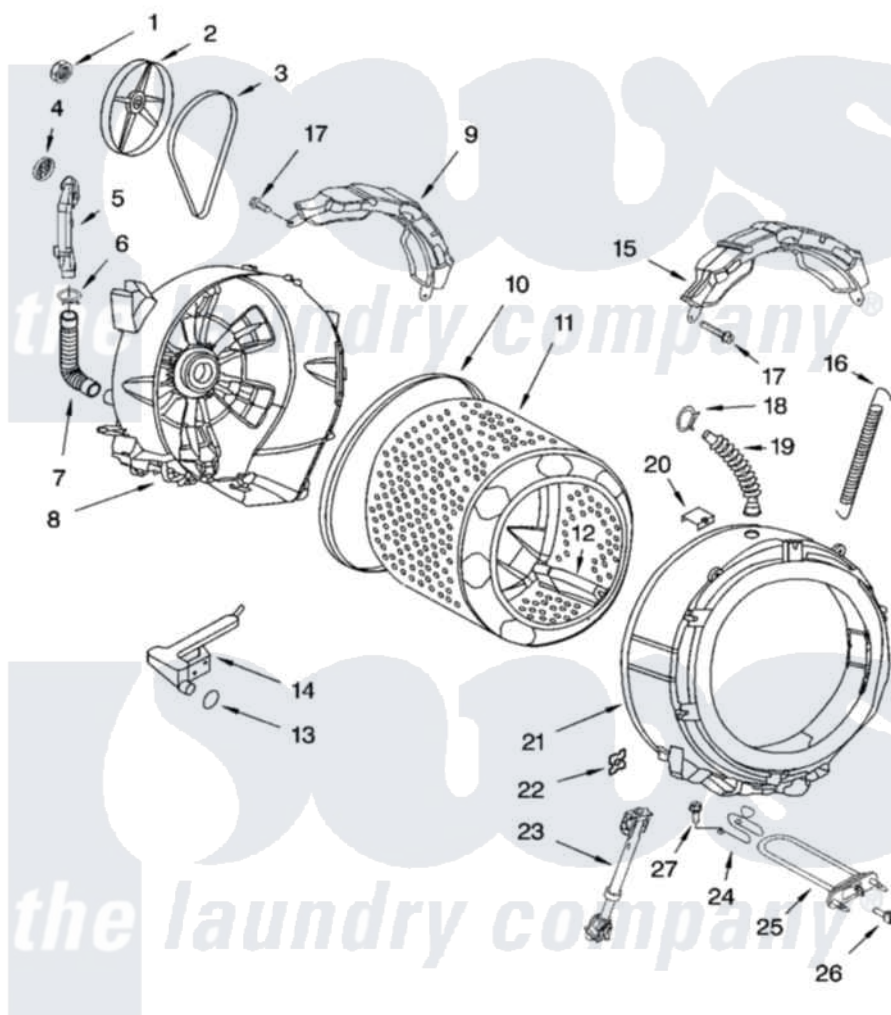

# Whirlpool GHW9460PW4 05 - TUB AND BASKET PARTS

## TUB AND BASKET PARTS

For Models: GHW9460PW4, GHW9460PL4  
(White/Platinum) (Pewter)

W10112164

9

Whirlpool Residential Whirlpool GHW9460PW4 Washer Parts Parts Diagram 05 - TUB AND BASKET PARTS

[Click on the part number to view part](#)

Item	Original Part Number	Replaced By	Status	Part Description
1	8182132	<a href="#">W10283361</a>		Nut, Pulley
2	<a href="#">8182650</a>			Pulley
3	8182633	<a href="#">W10388414</a>		Belt
4	<a href="#">8181745</a>			Grid, Ventilation
5	<a href="#">8181744</a>			Pipe, Ventilation
6	8181746	<a href="#">W10208156</a>		Clamp
7	<a href="#">8181743</a>			Hose, Exhaust
8	8181666	<a href="#">W10253866</a>		Tub-Outer
9	<a href="#">8181644</a>			Counterweight, Rear
10	<a href="#">8181673</a>			Gasket, Tub
11	8182247	<a href="#">W10269756</a>		Basket
12	<a href="#">8182233</a>			Baffle, Basket
13	8181748	<a href="#">W10250553</a>		O-Ring, Air Trap
14	<a href="#">8181731</a>			Airtrap
15	8181645	<a href="#">W10008880</a>		Counterweight, Front
16	<a href="#">8182814</a>			Spring, Suspension

17	8181647	<a href="#">W10182109</a>	Screw-Kit
18	8181742	<a href="#">3367052</a>	Clamp, Hose
19	<a href="#">8181794</a>		Hose, Tub To Dispenser
20	8181667	<a href="#">8540092</a>	Clamp, Tub
21	8181665	<a href="#">285981</a>	Tub-Outer
22	8181648	<a href="#">8182512</a>	Nut, Push-In
23	<a href="#">8182812</a>		Shock Absorber
24	8181686	<a href="#">W10250558</a>	Bracket, Heater Support
25	<a href="#">8182666</a>		Element, Heating
26	8182291	<a href="#">8181705</a>	Ntc
27	<a href="#">8182214</a>		Screw
"	BLANK	Not Available	Following Parts Not Illustrated
"	8182126	<a href="#">3196427</a>	Screw