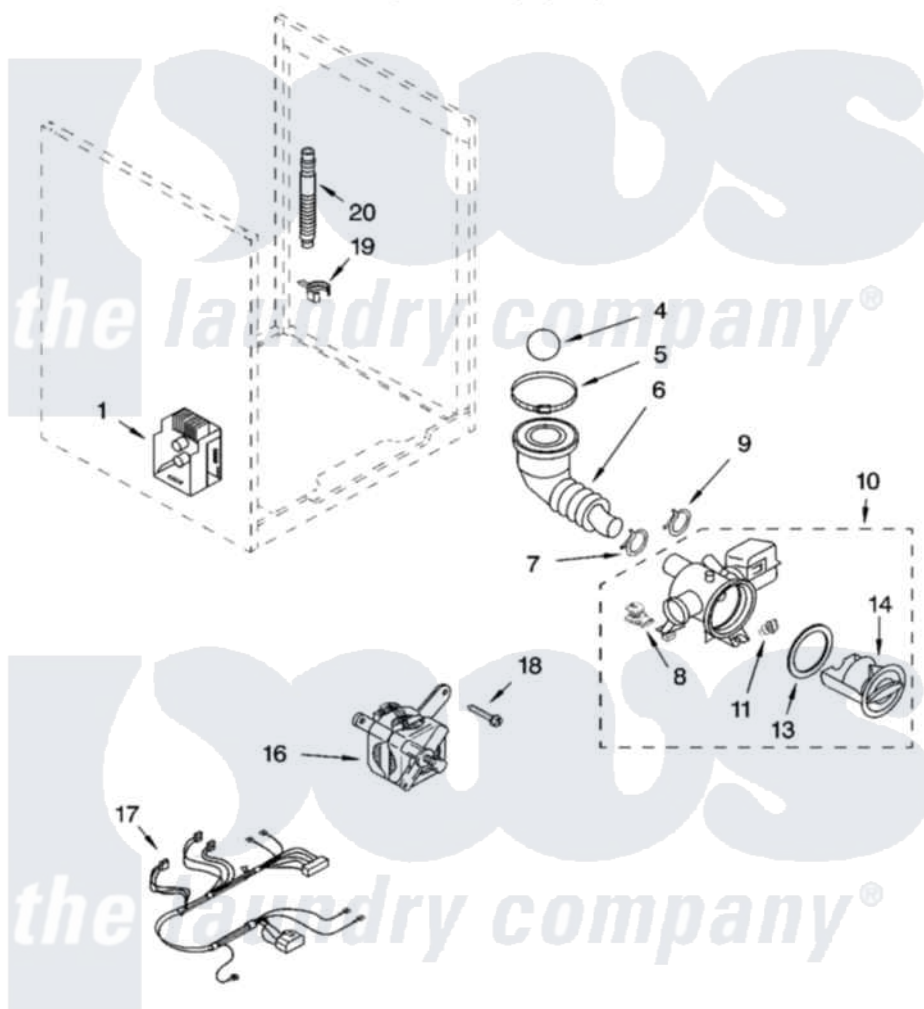

Whirlpool GHW9460PW4 06 - PUMP AND MOTOR PARTS, OPTIONAL PARTS (NOT INCLUDED)

PUMP AND MOTOR PARTS

For Models: GHW9460PW4, GHW9460PL4
(White/Platinum) (Pewter)

W10112164

11

Whirlpool [Residential Whirlpool GHW9460PW4 Washer Parts](#) Parts Diagram 06 - PUMP AND MOTOR PARTS, OPTIONAL PARTS (NOT INCLUDED)
Click on the part number to view part

Item	Original Part Number	Replaced By	Status	Part Description
1	8182706			Control Unit
4	8181733	W10121657		Ball
5	8181734	696392		Hose Clamp
6	8181732			Hose, Tub To Pump
7	8181753	285655		Clamp, Hose
8	8182820			Grommet, Damper
9	8181752	3367052		Clamp, Hose
10	8182821	280187		Pump-Water
11	8182816			Grommet, Damper
13	8181736			Seal, Filter Cap
14	8183027			Cap, Filter
16	8182793			Motor, Drive
17	8183035	W10137867		Harns-Wire
18	8181761	W10128585		Bolt, Motor
19	8181755	8182209		Retainer, Drain Hose

20	8181740	W10003250	Hose, Drain-Inner
		72017	Paint, Touch-Up
"		4396174	Paint, Touch-Up
"		350938	Paint, Pressurized Spray B
"		350930	Paint, Pressurized Spray B
"		4396175	Paint, Pressurized Spray
"		799344	Paint, Touch-Up)
"	BLANK	Not Available	ACCESSORY PARTS
"		285863	Water System Parts