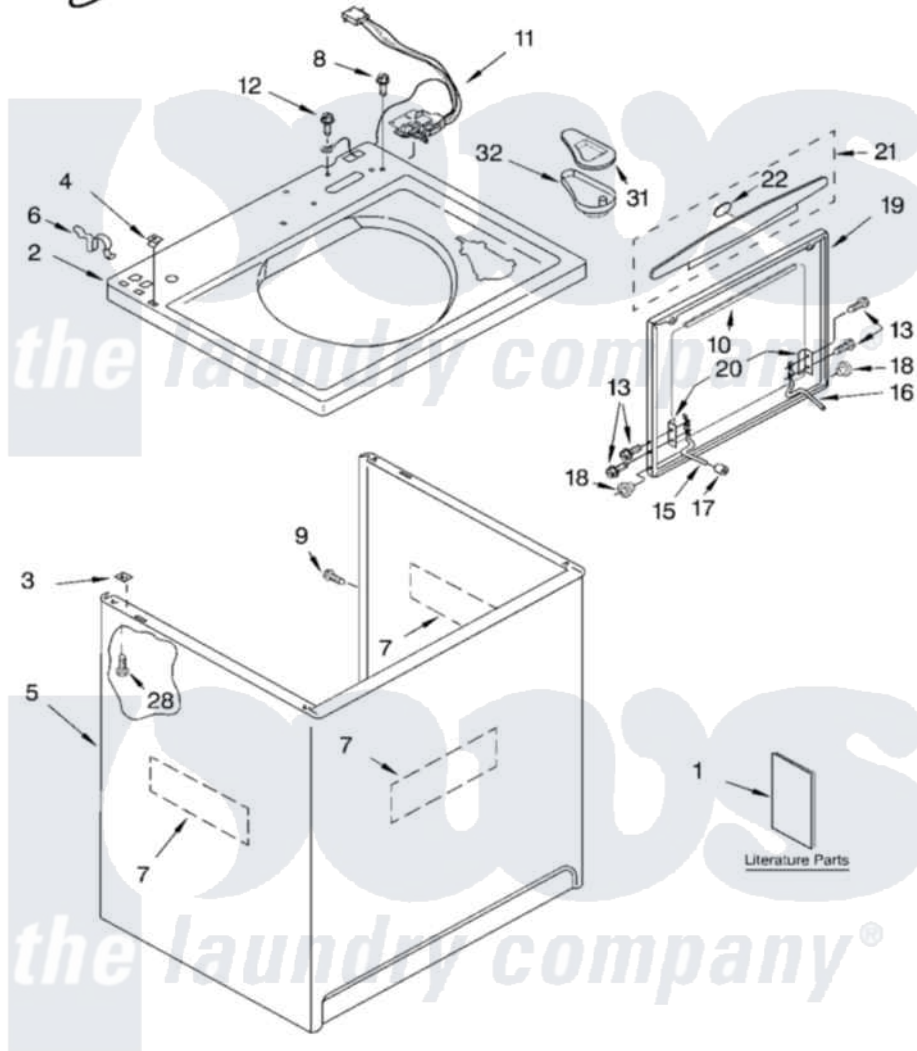

Whirlpool GSQ9631LL1 01 - TOP AND CABINET PARTS

TOP AND CABINET PARTS

For Models: GSQ9631LW1, GSQ9631LL1
(White/Grey) (Pewter)

AUTOMATIC
WASHER

5-03 Litho in U.S.A. (drd)

1

Part No. 8179980

[Whirlpool Residential Whirlpool GSQ9631LL1 Washer Parts](#) Parts Diagram 01 - TOP AND CABINET PARTS

[Click on the part number to view part](#)

Item	Original Part Number	Replaced By	Status	Part Description
1	LIT3956025		Not Available	Literature Parts (Installation Instructions)
"	LIT3955869			Literature Parts
"	LIT3955903		Not Available	Literature Parts (Feature Sheet)
"	LIT3956285		Not Available	Literature Parts (Energy Guide)
"	LIT8542482		Not Available	Literature Parts (Wiring Diagram)
"	N/A		Not Available	Following May Be Purchased DO-IT-YOURSELF REPAIR MANUALS
"	LIT4313896	4313896		Do-It-Yourself Repair Manuals
2	3955789			Top
"	3955791			Top
3	62750			Spacer, Cabinet To Top (4)
4	357213			Nut, Push-In
5	63424			Cabinet
"	3956112			Cabinet

6	62780		Clip, Top And Cabinet And Rear Panel
7	3976348		Absorber, Sound
8	3400611		Screw And Washer, Lid Switch
9	3357011	308685	Side Trim)
10	8054939		Seal, Lid
11	8054980		Switch, Lid
12	3351614		Screw, Gearcase Cover Mounting
13	355274	W10119828	Screw, Lid Hinge Mounting
15	8055257		Hinge, Lid
16	8055256		Hinge, Lid
17	19119		Bumper, Lid Hinge
18	8319539		Bearing, Lid Hinge
19	3956013	3957547	Lid
"	3956015	3957549	Lid
20	21097		Pad, Lid Hinge
21	3956012		Handle, Lid
22	3956010		Insert, Handle
28	3390631		Screw, 10-16 X 3/8
31	3955788		Cover, Dispenser
32	8519517		Dispenser, Bleach