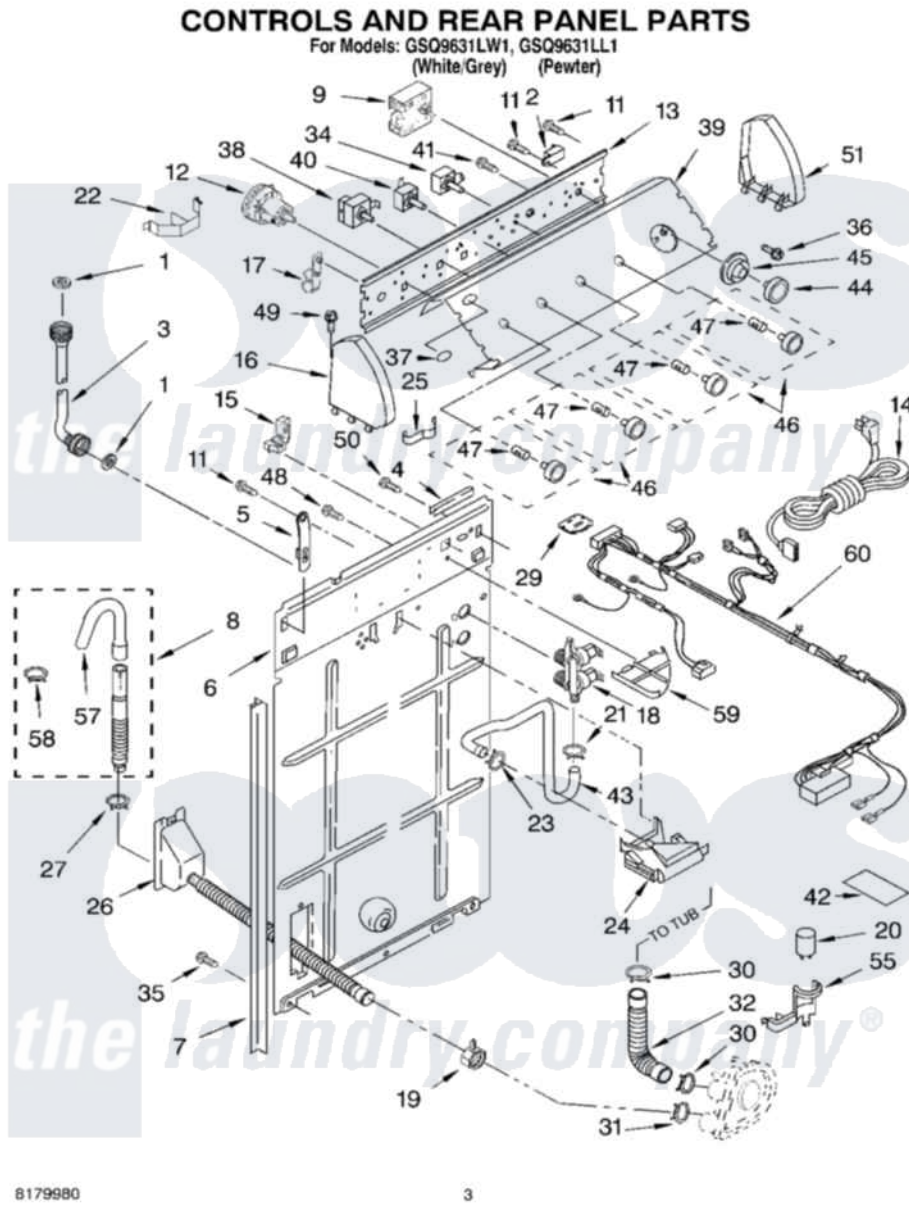

Whirlpool GSQ9631LL1 02 - CONTROLS AND REAR PANEL PARTS

Whirlpool Residential Whirlpool GSQ9631LL1 Washer Parts Parts Diagram 02 - CONTROLS AND REAR PANEL PARTS
Click on the part number to view part

Item	Original Part Number	Replaced By	Status	Part Description
1	3976300	16123		Washer Inlet-Hose Miscellaneous Parts Must be Ordered Separately.
2	694419			Mini-Buzzer
3	3949374	89503		Hose-Inlet
"	3949375	89503		Hose-Inlet
4	303294	3367669		Protector, Edge
5	8318255	8568314		Strap, Console
6	3357978			Panel, Rear
7	62747			Pad, Rear Panel
8	3951609	285664		Hose
"	661577	285666		Hose
"	3357090	285702		Hose
9	3955765			Timer, Control
11	90767			Screw, 8A X 3/8 HeX Washer Head Tapping
12	3366847	W10337780		Switch-WL