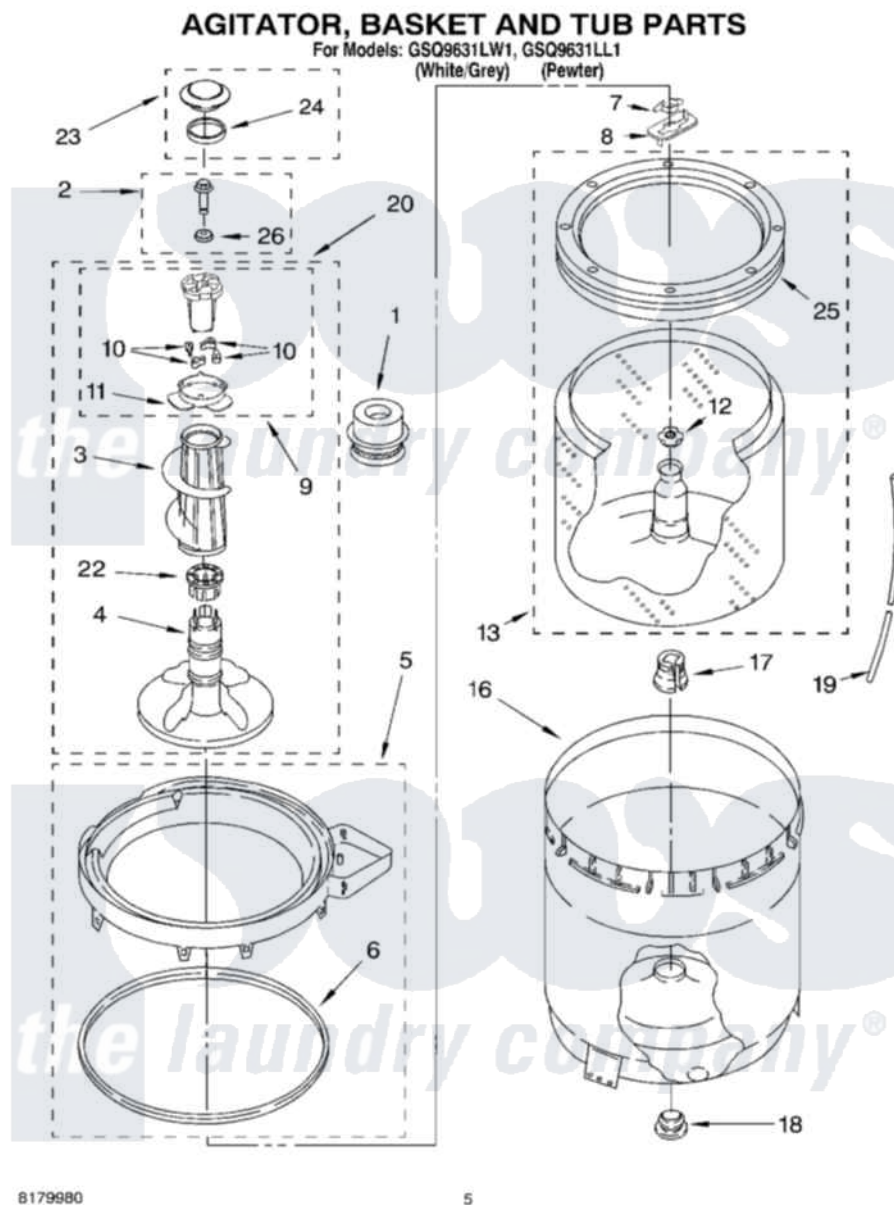

Whirlpool GSQ9631LL1 03 - AGITATOR, BASKET AND TUB PARTS

8179980

5

Whirlpool Residential Whirlpool GSQ9631LL1 Washer Parts Parts Diagram 03 - AGITATOR, BASKET AND TUB PARTS

[Click on the part number to view part](#)

Item	Original Part Number	Replaced By	Status	Part Description
1	63594			Dispenser, Fabric Softener
2	358237			Screw And Washer
3	389141	3360824		Auger, Agitator
4	389386			Agitator
5	8528150	W10445870		Ring-Tub
6	3976308			Gasket, Tub Ring
7	3354845			Clip, Agitator
8	3355921	8543666		Washer, Agitator
9	3363662	285748		Cam-Agitator
10	3366877	80040		Dog-Agitator
11	3363661			Bearing, Driven Cam
12	21366			Nut, Spanner
13	8526016	W10389328		Clothes Container, Assembly
16	63849			Strain Relief, Power Cord
17	389140			Tub Block, Basket Drive
18	383727			Gasket, Centerpod

19	3347780	353244	Hose, Pressure Switch
20	3347674	285727	Agitator
22	3350389	285587	Washer
23	63973	3362061	Cap
24	358912		Seal, Agitator Cap
25	8519788	387240	Ring, Balance
26	3949550		Washer