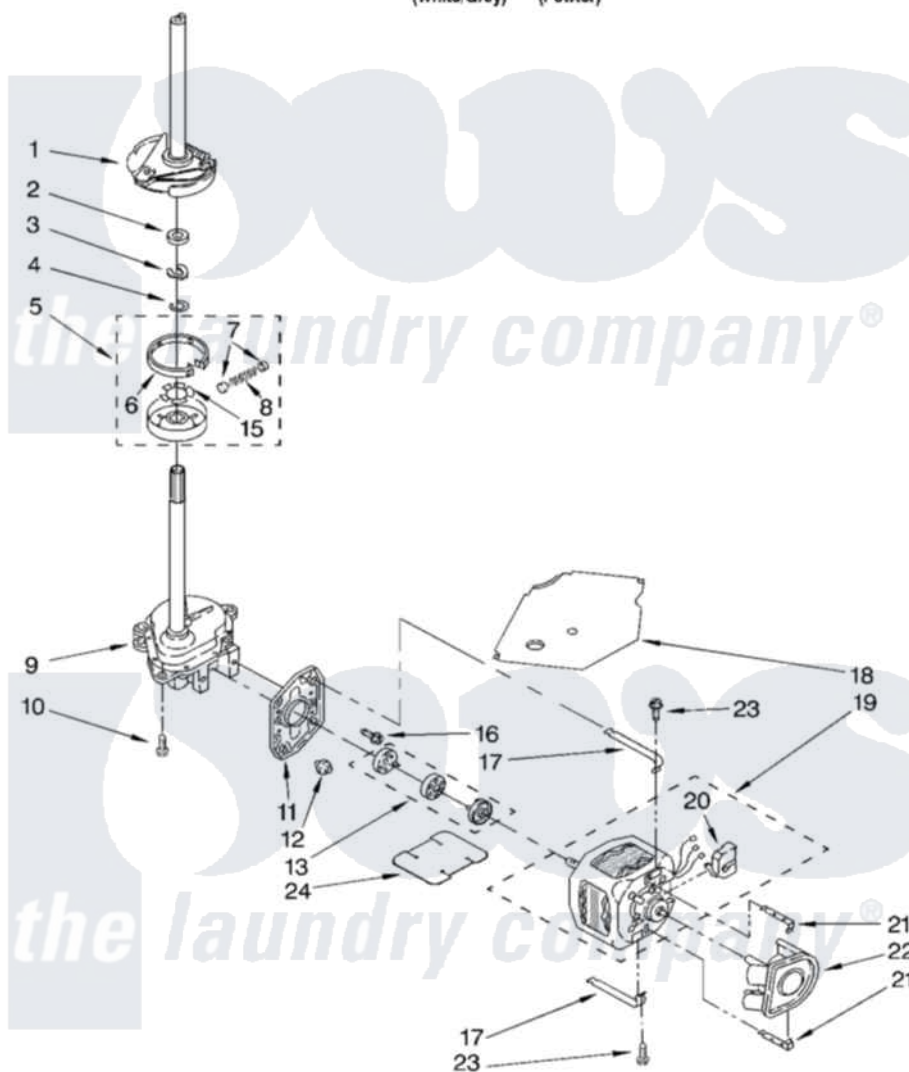

Whirlpool GSQ9631LL1 04 - BRAKE, CLUTCH, GEARCASE, MOTOR AND PUMP PARTS

BRAKE, CLUTCH, GEARCASE, MOTOR AND PUMP PARTS

For Models: GSQ9631LW1, GSQ9631LL1
(White/Grey) (Pewter)

8179980

7

Whirlpool [Residential Whirlpool GSQ9631LL1 Washer Parts](#) Parts Diagram 04 - BRAKE, CLUTCH, GEARCASE, MOTOR AND PUMP PARTS
Click on the part number to view part

Item	Original Part Number	Replaced By	Status	Part Description
1	388952	285792		Basketdrive
2	63292			Washer, Spin Tube Thrust
3	62697	W10080230		Ring, Spin Tube Support
4	63283	285353		Ring
5	3951311	285785		Clutch
6	3951308	285790		Lining
7	62646			Cap, Clutch Spring
8	3946792			Spring And Damper Assembly
9	3360630	3360629		Gearcase
10	3357334	3400516		Screw Anti-Rattle
11	62611			Plate, Motor Mount To Gearcase
12	62691			Grommet, Motor
13	285753	285753A		Coupling
15	3355454			Clip, Main Drive

16	3400516		Screw Anti-Rattle
17	3349637	W10086010	Retainer, Motor
18	3362089		Shield, Tub To Motor
19	8529935		Motor, Main Drive
20	8529896		Switch, Main Drive Motor
21	62700	8546127	Retainer, Pump
22	3363394		Pump
23	3387485	273556	Screw, 10-16 X 5/8
24	3946532		Shield, Motor