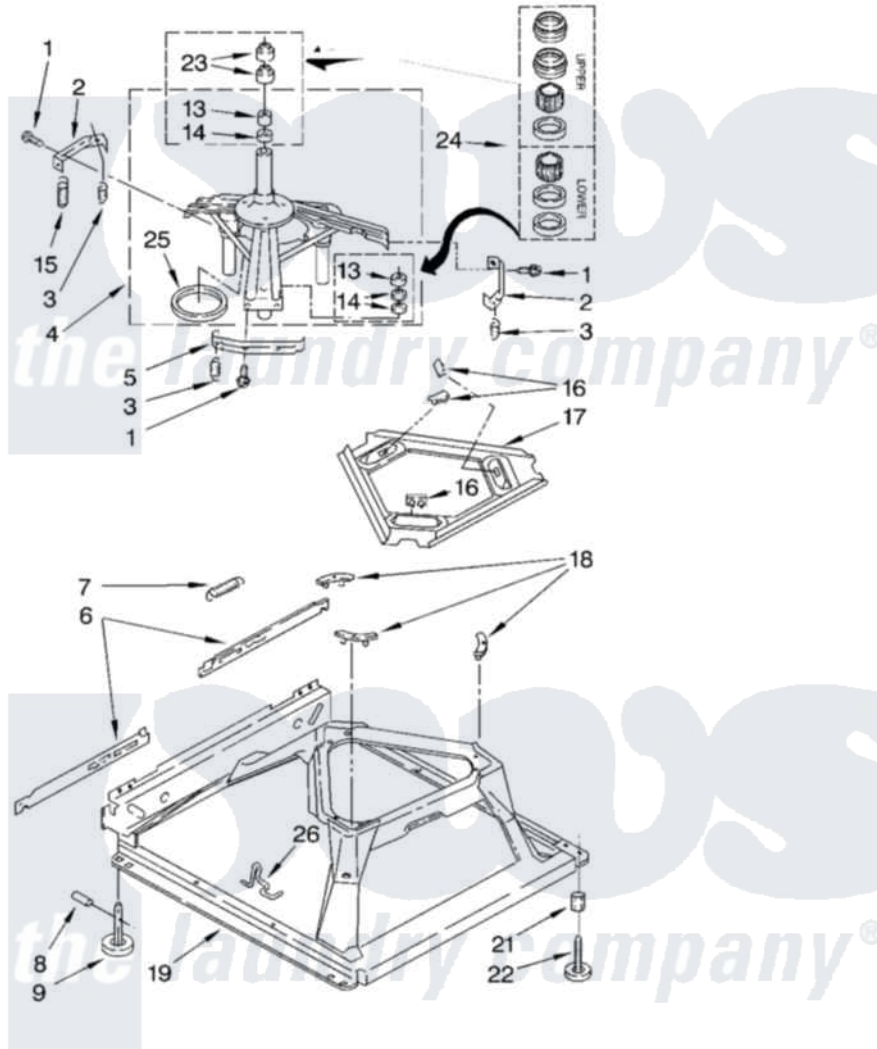

Whirlpool GSQ9631LL1 05 - MACHINE BASE PARTS

MACHINE BASE PARTS

For Models: GSQ9631LW1, GSQ9631LL1
(White/Grey) (Pewter)

8

8179980

Whirlpool Residential Whirlpool GSQ9631LL1 Washer Parts Parts Diagram 05 - MACHINE BASE PARTS
Click on the part number to view part

Item	Original Part Number	Replaced By	Status	Part Description
1	3400076			Screw, Bracket Mounting
2	64067			Bracket, Spring Outer
3	63907			Spring, Suspension
4	3362087	280184		Support
5	64065			Bracket, Spring Outer
6	63466			Link, Leveling Mechanism
7	62597	8316845		Spring
8	62837			Pin, Knurled
9	62596	285244		Feet-Leveling
13	3347047	8546455		Bearing, Centerpost
14	357409	359449		Seal, Agitator Shaft
15	8318050	285901		Spring
16	62568	285219		Pad
17	3946509			Plate, Suspension
18	3363660	285744		Pad
19	3946512	285771		Base

21	3359452		Nut, Lock
22	389102	W10001130	Foot, Leveling
23	356934	8577376	Seal, Centerpost
24	285203		Centerpost Bearing Kit
25	63134		Ring, Sound Deadening
26	63806	W10145155	Retainer, Suspension Spring