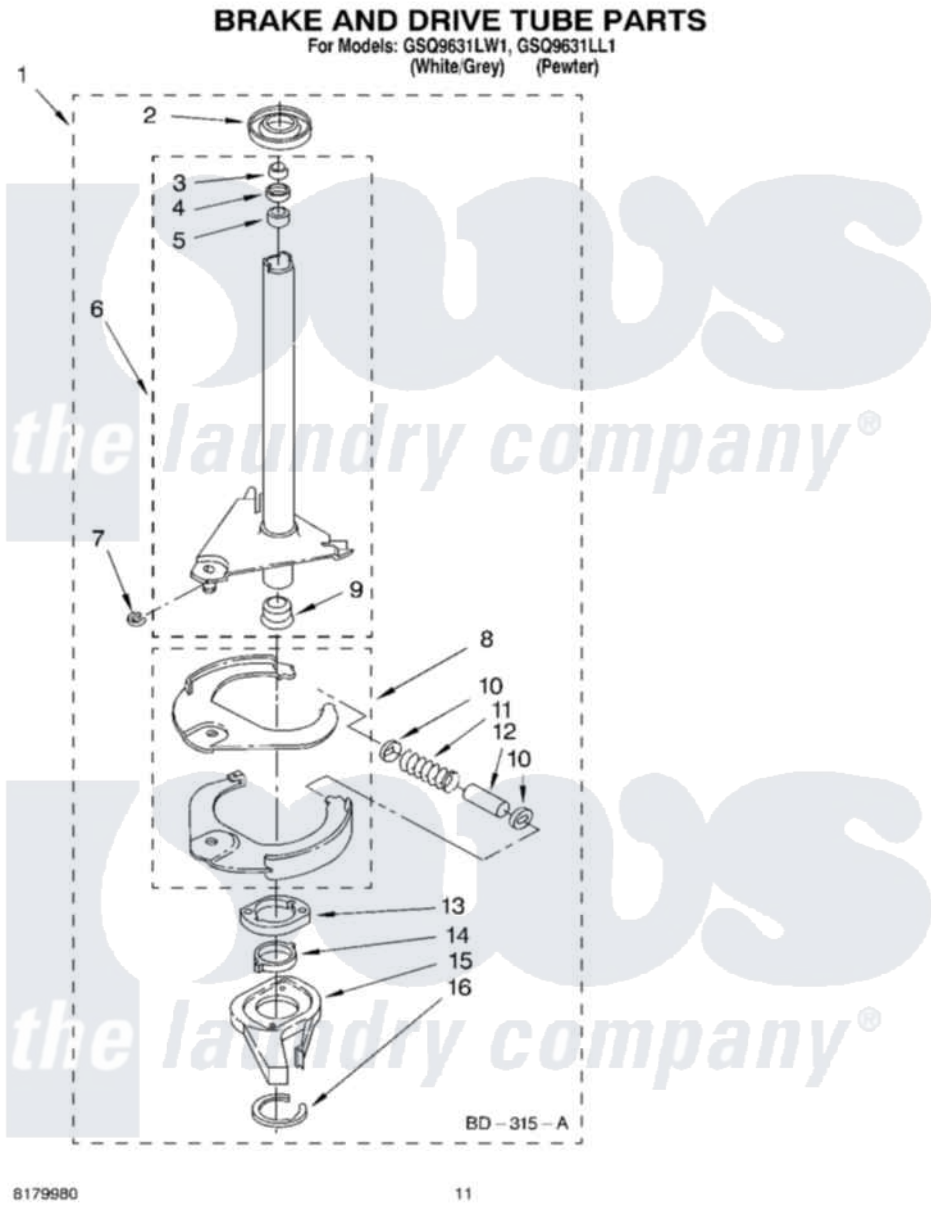

Whirlpool GSQ9631LL1 07 - BRAKE AND DRIVE TUBE PARTS

8179980

11

Whirlpool Residential Whirlpool GSQ9631LL1 Washer Parts Parts Diagram 07 - BRAKE AND DRIVE TUBE PARTS
Click on the part number to view part

Item	Original Part Number	Replaced By	Status	Part Description
1	388952	285792		Basketdrive
2	62658			Ring, Thrust
3	91939			Seal, Shaft
4	356427			Seal, Spin Pinion
5	356937			Spacer, Drive Tube
6	64027	64208		Tube-Spin
7	64035	W10083190		Ring, Retaining
8	64232	285438		Shoe-Brake
9	62703	8546462		"T" Bearing, Spin Tube
10	62648	285658		Sleeve
11	387806		Not Available	Spring, Brake
12	62909	285658		Sleeve
13	63023	8546461		Cam, Brake Release
14	63022			Sleeve, Cam
15	64194	285790		Lining
16	90368	W10083200		Ring, Retaining

" N/A

Not Available

FOLLOWING PARTS NOT
ILLUSTRATED

" [285208](#)

Lubricant