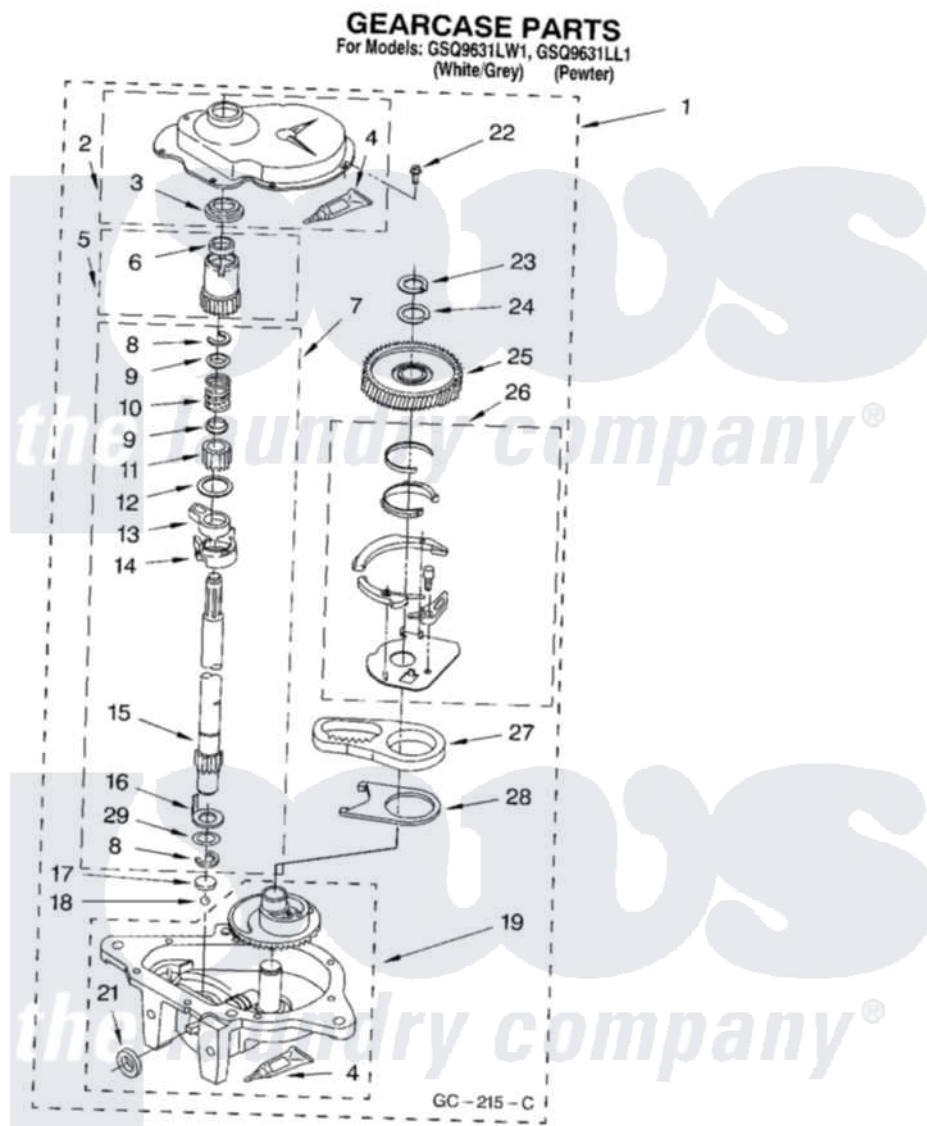

Whirlpool GSQ9631LL1 08 - GEARCASE PARTS

12

8179980

Whirlpool Residential Whirlpool GSQ9631LL1 Washer Parts Parts Diagram 08 - GEARCASE PARTS
Click on the part number to view part

Item	Original Part Number	Replaced By	Status	Part Description
1	3360630	3360629		Gearcase
2	285202			Cover, Gearcase
3	3349985			Seal, Gearcase Cover
4	285195			Sealer Sealer, Gasket
5	63320	285362		Gear and Pinion
6	356427			Seal, Spin Pinion
7	389387			Shaft, Agitator
8	90369		Not Available	Ring, Retaining (2)
9	62677			Retainer, Spring
10	62676			Spring, Agitator
11	63273	285509		Shaft, Agitator
12	62619			Washer, Agitator Gear
13	62580	285206		Cam-Agitator
14	62581	285206		Cam-Agitator
15	285509			Shaft, Agitator
16	62618			Washer, Cam Thrust

17	16018	285205	Bearing
18	85529	285205	Bearing
19	389230	285515	Gearcase
21	285352		Seal Kit, Thrust Plug
22	3351614		Screw, Gearcase Cover Mounting
23	3362552	285765	Ring-Retr
24	285735	285766	Washer Kit, Thrust
25	62570	285362	Gear and Pinon
26	388253	999516	Shelf-Glas
27	3349296	8546456	Rack, Connecting
28	62621		Actuator, Shift
29	388815		Washer, Intermediate 1 3976263 Miscellaneous Parts Bag 2 3976300 Washer, Inlet Hose 3 3366913 Clamp, Hose