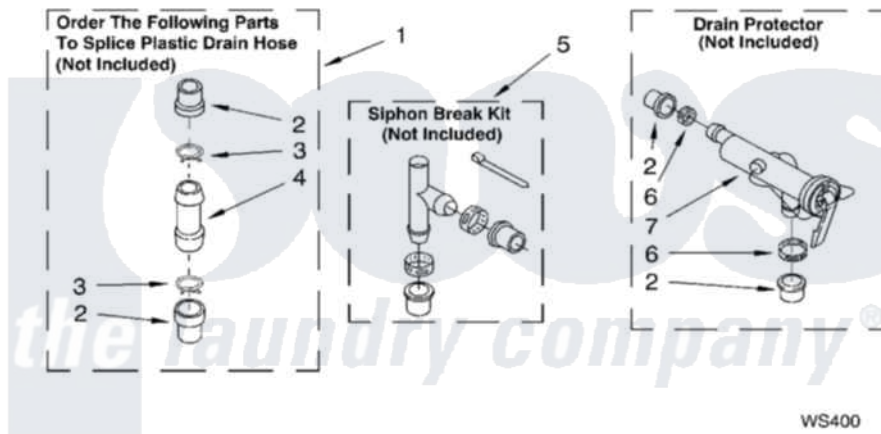

**WATER SYSTEM PARTS**

For Models: GSQ9631LW1, GSQ9631LL1  
(White/Grey) (Pewter)

8179980

13

Whirlpool [Residential Whirlpool GSQ9631LL1 Washer Parts](#) Parts Diagram 09 - WATER SYSTEM PARTS  
Click on the part number to view part

| Item | Original Part Number   | Replaced By            | Status | Part Description    |
|------|------------------------|------------------------|--------|---------------------|
| 1    | <a href="#">285442</a> |                        |        | Water System Parts  |
| 2    | <a href="#">285321</a> |                        |        | Water System Parts  |
| 3    | 370447                 | <a href="#">285655</a> |        | Clamp, Hose         |
| 4    | <a href="#">16272</a>  |                        |        | Connector, Straight |
| 5    | <a href="#">285320</a> |                        |        | Water System Parts  |
| 6    | 65349                  | <a href="#">285655</a> |        | Clamp, Hose         |
| 7    | <a href="#">367031</a> |                        |        | Water System Parts  |