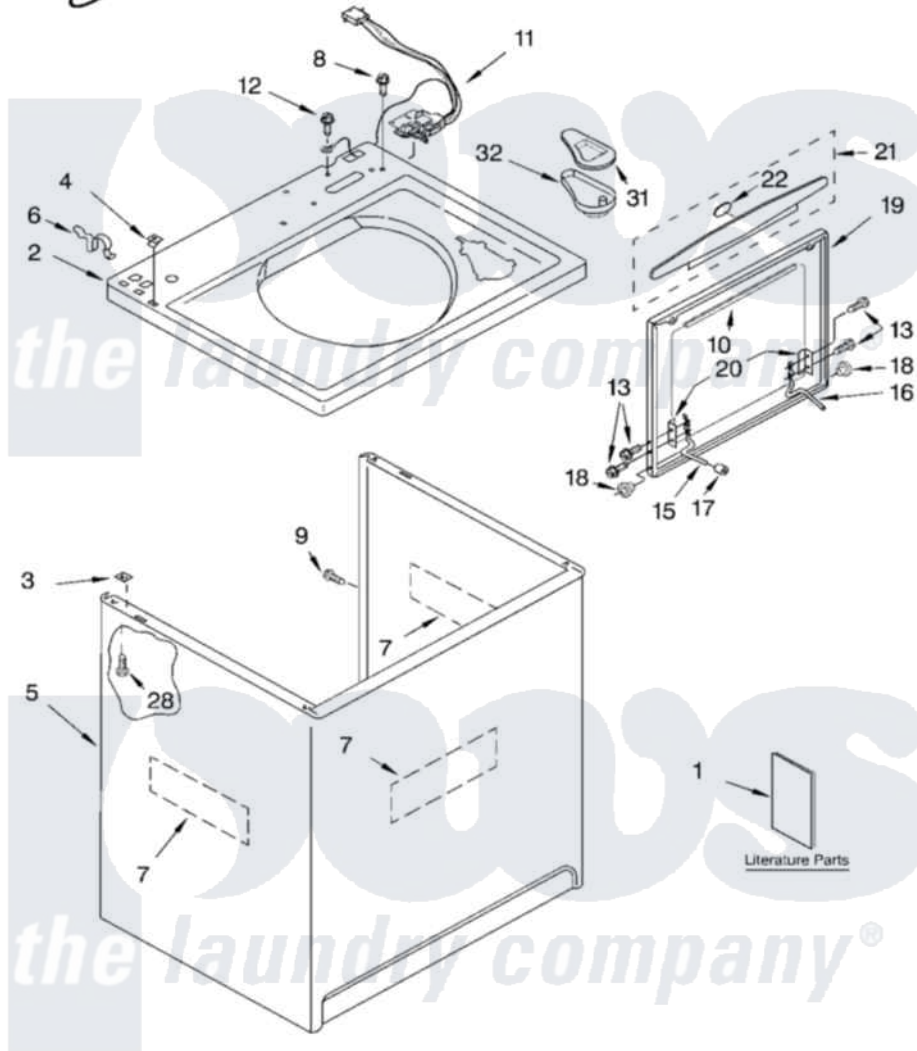

Whirlpool GSQ9631LW1 01 - TOP AND CABINET PARTS

TOP AND CABINET PARTS

For Models: GSQ9631LW1, GSQ9631LL1
(White/Grey) (Pewter)

AUTOMATIC
WASHER

5-03 Litho in U.S.A. (drd)

1

Part No. 8179980

Whirlpool [Residential Whirlpool GSQ9631LW1 Washer Parts](#) Parts Diagram 01 - TOP AND CABINET PARTS

[Click on the part number to view part](#)

Item	Original Part Number	Replaced By	Status	Part Description
1	LIT3956025		Not Available	Literature Parts (Installation Instructions)
"	LIT3955869			Literature Parts
"	LIT3955903		Not Available	Literature Parts (Feature Sheet)
"	LIT3956285		Not Available	Literature Parts (Energy Guide)
"	LIT8542482		Not Available	Literature Parts (Wiring Diagram)
"	N/A		Not Available	Following May Be Purchased DO-IT-YOURSELF REPAIR MANUALS
"	LIT4313896	4313896		Do-It-Yourself Repair Manuals
2	3955789			Top
"	3955791			Top
3	62750			Spacer, Cabinet To Top (4)
4	357213			Nut, Push-In
5	63424			Cabinet
"	3956112			Cabinet

6	62780		Clip, Top And Cabinet And Rear Panel
7	3976348		Absorber, Sound
8	3400611		Screw And Washer, Lid Switch
9	3357011	308685	Side Trim)
10	8054939		Seal, Lid
11	8054980		Switch, Lid
12	3351614		Screw, Gearcase Cover Mounting
13	355274	W10119828	Screw, Lid Hinge Mounting
15	8055257		Hinge, Lid
16	8055256		Hinge, Lid
17	19119		Bumper, Lid Hinge
18	8319539		Bearing, Lid Hinge
19	3956013	3957547	Lid
"	3956015	3957549	Lid
20	21097		Pad, Lid Hinge
21	3956012		Handle, Lid
22	3956010		Insert, Handle
28	3390631		Screw, 10-16 X 3/8
31	3955788		Cover, Dispenser
32	8519517		Dispenser, Bleach