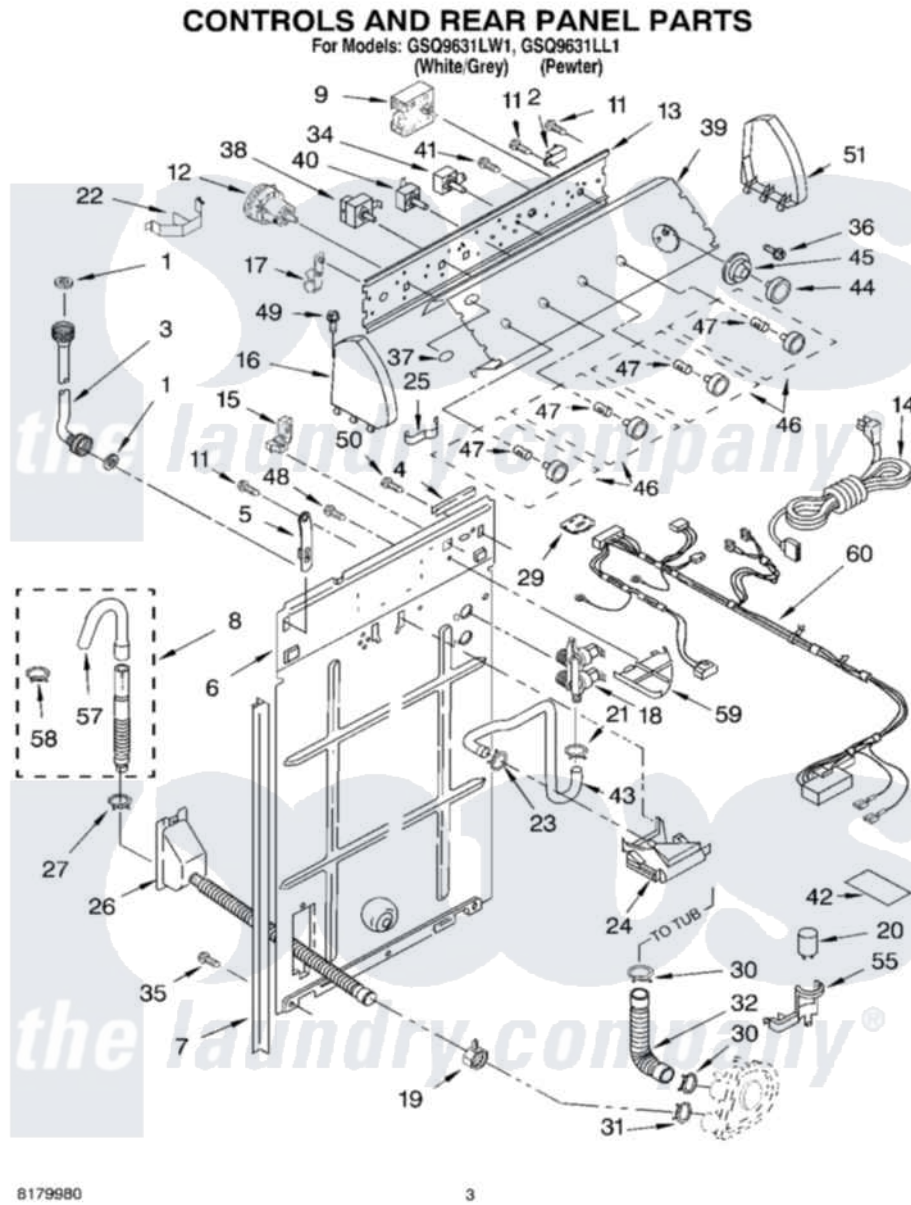

Whirlpool GSQ9631LW1 02 - CONTROLS AND REAR PANEL PARTS

Whirlpool [Residential Whirlpool GSQ9631LW1 Washer Parts](#) Parts Diagram 02 - CONTROLS AND REAR PANEL PARTS

[Click on the part number to view part](#)

Item	Original Part Number	Replaced By	Status	Part Description
1	3976300	16123		Washer Inlet-Hose Miscellaneous Parts Must be Ordered Separately.
2	694419			Mini-Buzzer
3	3949374	89503		Hose-Inlet
"	3949375	89503		Hose-Inlet
4	303294	3367669		Protector, Edge
5	8318255	8568314		Strap, Console
6	3357978			Panel, Rear
7	62747			Pad, Rear Panel
8	3951609	285664		Hose
"	661577	285666		Hose
"	3357090	285702		Hose
9	3955765			Timer, Control
11	90767			Screw, 8A X 3/8 HeX Washer Head Tapping
12	3366847	W10337780		Switch-WL