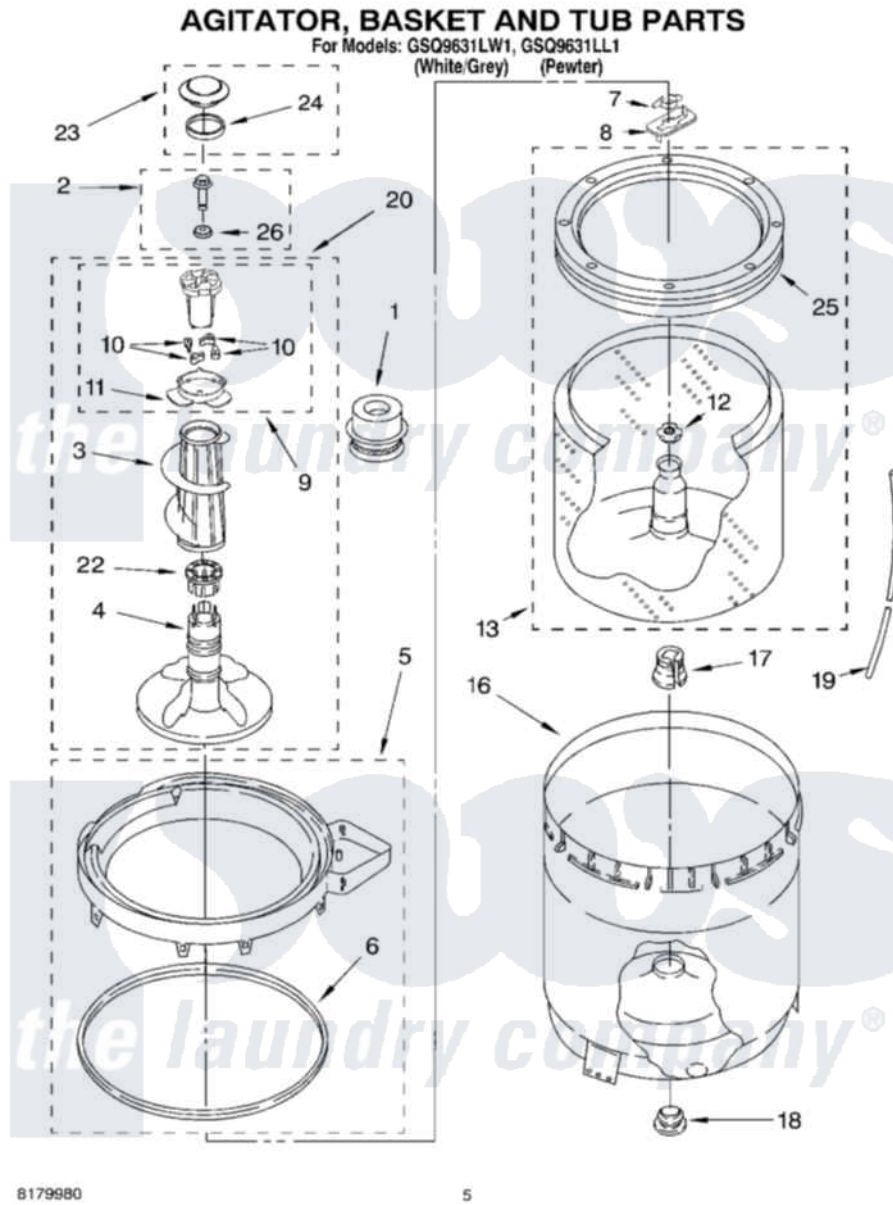

Whirlpool GSQ9631LW1 03 - AGITATOR, BASKET AND TUB PARTS

8179980

5

Whirlpool Residential Whirlpool GSQ9631LW1 Washer Parts Parts Diagram 03 - AGITATOR, BASKET AND TUB PARTS

[Click on the part number to view part](#)

Item	Original Part Number	Replaced By	Status	Part Description
1	63594			Dispenser, Fabric Softener
2	358237			Screw And Washer
3	389141	3360824		Auger, Agitator
4	389386			Agitator
5	8528150	W10445870		Ring-Tub
6	3976308			Gasket, Tub Ring
7	3354845			Clip, Agitator
8	3355921	8543666		Washer, Agitator
9	3363662	285748		Cam-Agitator
10	3366877	80040		Dog-Agitator
11	3363661			Bearing, Driven Cam
12	21366			Nut, Spanner
13	8526016	W10389328		Clothes Container, Assembly
16	63849			Strain Relief, Power Cord
17	389140			Tub Block, Basket Drive
18	383727			Gasket, Centerpod

19	3347780	353244	Hose, Pressure Switch
20	3347674	285727	Agitator
22	3350389	285587	Washer
23	63973	3362061	Cap
24	358912		Seal, Agitator Cap
25	8519788	387240	Ring, Balance
26	3949550		Washer