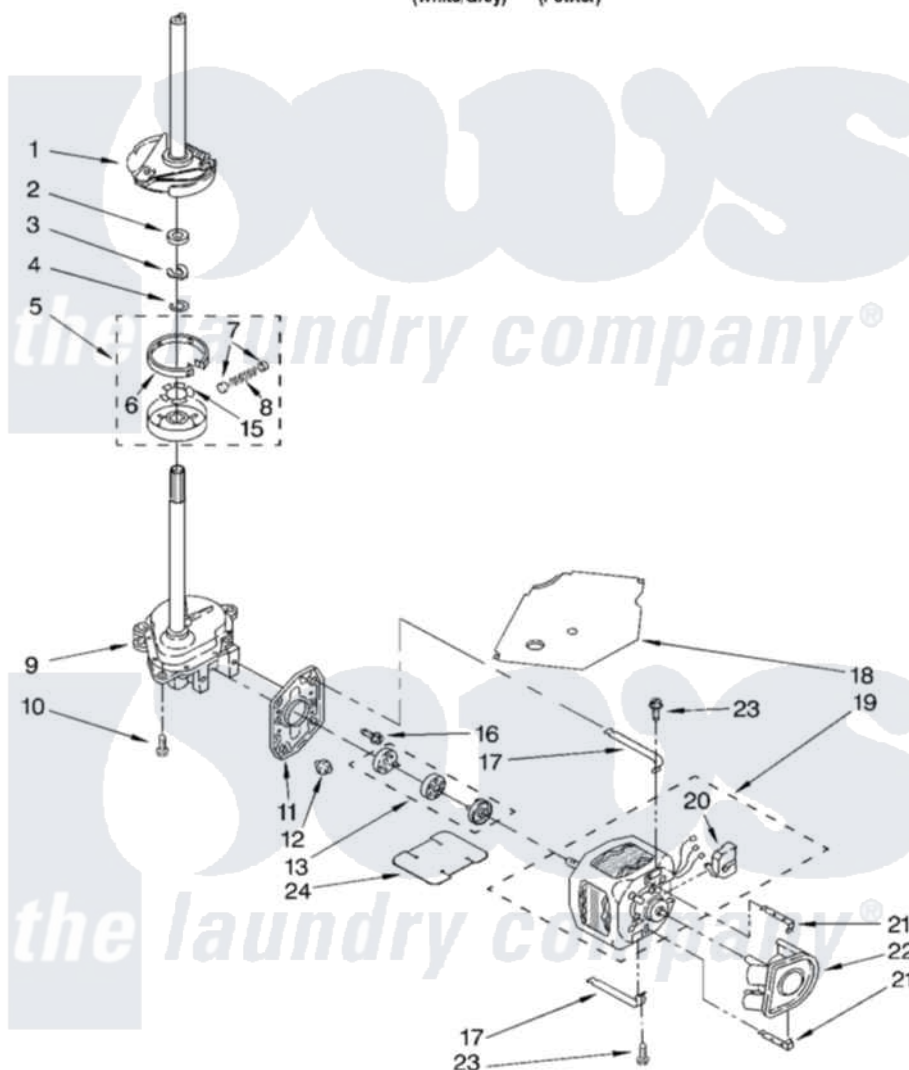

Whirlpool GSQ9631LW1 04 - BRAKE, CLUTCH, GEARCASE, MOTOR AND PUMP PARTS

BRAKE, CLUTCH, GEARCASE, MOTOR AND PUMP PARTS

For Models: GSQ9631LW1, GSQ9631LL1
(White/Grey) (Pewter)

8179980

7

Whirlpool [Residential Whirlpool GSQ9631LW1 Washer Parts](#) Parts Diagram 04 - BRAKE, CLUTCH, GEARCASE, MOTOR AND PUMP PARTS

[Click on the part number to view part](#)

Item	Original Part Number	Replaced By	Status	Part Description
1	388952	285792		Basketdrive
2	63292			Washer, Spin Tube Thrust
3	62697	W10080230		Ring, Spin Tube Support
4	63283	285353		Ring
5	3951311	285785		Clutch
6	3951308	285790		Lining
7	62646			Cap, Clutch Spring
8	3946792			Spring And Damper Assembly
9	3360630	3360629		Gearcase
10	3357334	3400516		Screw Anti-Rattle
11	62611			Plate, Motor Mount To Gearcase
12	62691			Grommet, Motor
13	285753	285753A		Coupling
15	3355454			Clip, Main Drive

16	3400516		Screw Anti-Rattle
17	3349637	W10086010	Retainer, Motor
18	3362089		Shield, Tub To Motor
19	8529935		Motor, Main Drive
20	8529896		Switch, Main Drive Motor
21	62700	8546127	Retainer, Pump
22	3363394		Pump
23	3387485	273556	Screw, 10-16 X 5/8
24	3946532		Shield, Motor