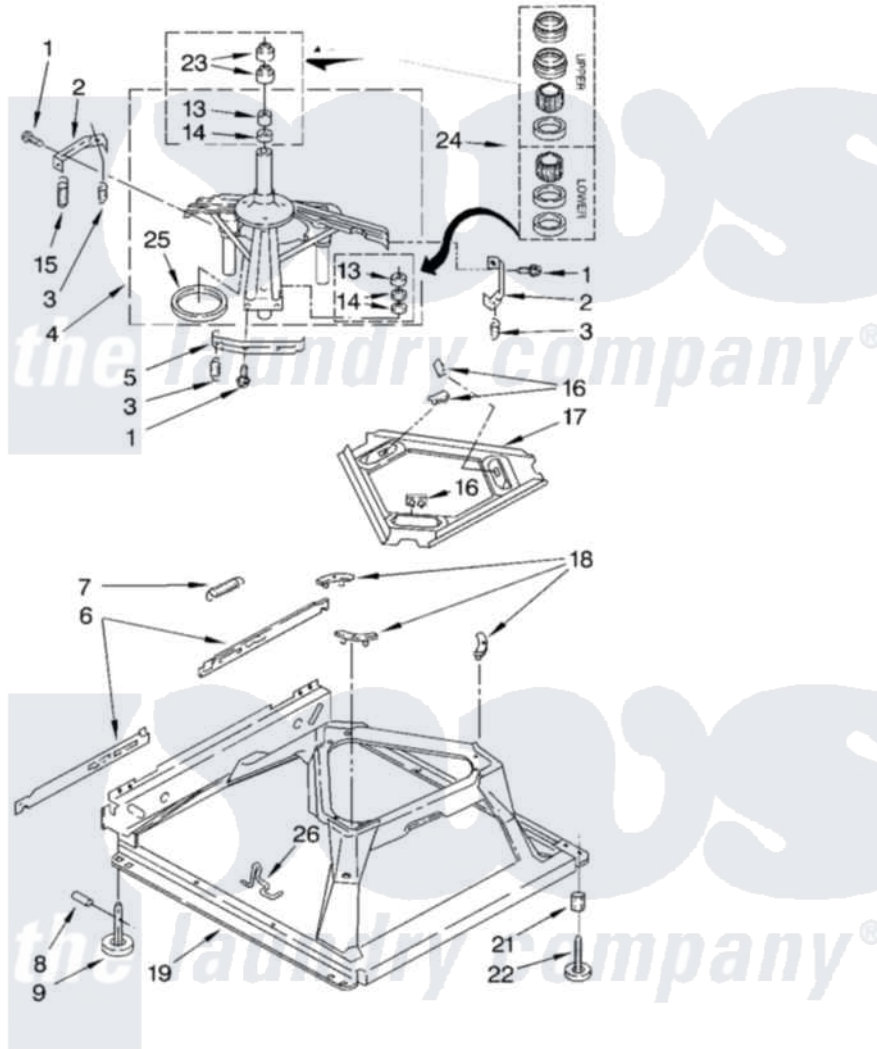

# Whirlpool GSQ9631LW1 05 - MACHINE BASE PARTS

## MACHINE BASE PARTS

For Models: GSQ9631LW1, GSQ9631LL1  
(White/Grey) (Pewter)

8

8179980

Whirlpool [Residential Whirlpool GSQ9631LW1 Washer Parts](#) Parts Diagram 05 - MACHINE BASE PARTS  
Click on the part number to view part

Item	Original Part Number	Replaced By	Status	Part Description
1	<a href="#">3400076</a>			Screw, Bracket Mounting
2	<a href="#">64067</a>			Bracket, Spring Outer
3	<a href="#">63907</a>			Spring, Suspension
4	3362087	<a href="#">280184</a>		Support
5	<a href="#">64065</a>			Bracket, Spring Outer
6	<a href="#">63466</a>			Link, Leveling Mechanism
7	62597	<a href="#">8316845</a>		Spring
8	<a href="#">62837</a>			Pin, Knurled
9	62596	<a href="#">285244</a>		Feet-Leveling
13	3347047	<a href="#">8546455</a>		Bearing, Centerpost
14	357409	<a href="#">359449</a>		Seal, Agitator Shaft
15	8318050	<a href="#">285901</a>		Spring
16	62568	<a href="#">285219</a>		Pad
17	<a href="#">3946509</a>			Plate, Suspension
18	3363660	<a href="#">285744</a>		Pad
19	3946512	<a href="#">285771</a>		Base

21	<a href="#">3359452</a>		Nut, Lock
22	389102	<a href="#">W10001130</a>	Foot, Leveling
23	356934	<a href="#">8577376</a>	Seal, Centerpost
24	<a href="#">285203</a>		Centerpost Bearing Kit
25	<a href="#">63134</a>		Ring, Sound Deadening
26	63806	<a href="#">W10145155</a>	Retainer, Suspension Spring