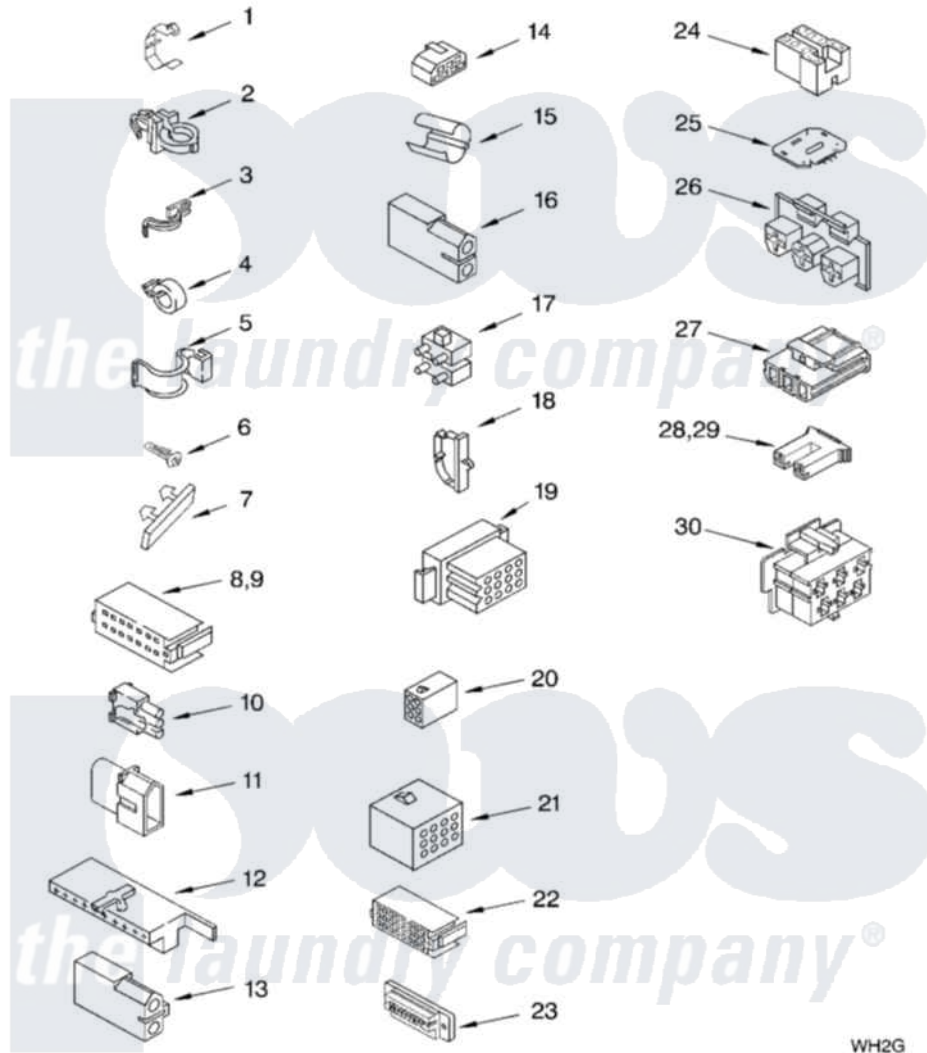

# Whirlpool GSQ9631LW1 06 - WIRING HARNESS PARTS

## WIRING HARNESS PARTS

For Models: GSQ9631LW1, GSQ9631LL1  
(White/Grey) (Pewter)

WH2G

8179980

9

Whirlpool [Residential Whirlpool GSQ9631LW1 Washer Parts](#) Parts Diagram 06 - WIRING HARNESS PARTS  
Click on the part number to view part

Item	Original Part Number	Replaced By	Status	Part Description
1	<a href="#">3349557</a>			Retainer, Harness
2	388498		Not Available	Clip, Harness
3	3347812	<a href="#">8528351</a>		Clip
4	3352501	<a href="#">8559320</a>		Restraint, Hose
5	<a href="#">90016</a>			Clip, Pressure Switch Hose
6	3390496	<a href="#">8281256</a>		Clip, Harness
7	<a href="#">389379</a>			Retainer, Side To Feature Panel
8	<a href="#">352090</a>			Timer, Block Disconnect
9	<a href="#">352089</a>			Timer, Block Disconnect
10	<a href="#">62889</a>			Receptacle, Terminal
11	<a href="#">353424</a>			Plug, Terminal
12	<a href="#">62505</a>			Block, Disconnect
13	3348075			Block, Disconnect (Motor 3 Speed) (Use Term. 94613 Or 94614)
14	<a href="#">3347243</a>			Block, Disconnect

15	<a href="#">63523</a>		Harness, Protector
16	<a href="#">717252</a>		Receptacle, Terminal
17	387566		Plug, Terminal (4-Way) (Power Cord) (Use M3 Screws)
18	<a href="#">3352944</a>		Clip, Harness
19	3390423	Not Available	Block, Disconnect (12-Way) (Timer) (Use Term. 94613)
20	3347730	Not Available	Receptacle, (6-Way) (Use Term. 94613)
21	388818		Plug, Terminal (12-Way) (Use Term. 94613 Or 94614)
22	3369366	Not Available	Timer, Block Disconnect (Black) (Amp) (Use Term. 3369365)
23	3349494		Connector, Etc
24	60687		Connector, Relay (Use Term. 308569)
25	3407125	<a href="#">3955728</a>	Control, Etc
26	3948617	<a href="#">2172937</a>	Connector
27	<a href="#">3360056</a>		Connector
28	<a href="#">3354925</a>		Block, Connector
29	<a href="#">3354926</a>		Block, Connector
30	3948615	Not Available	Connector (T.P.A.) (6-Circuit) (Temp. Switch) (Use Term. 3948619 OR 3948620.)