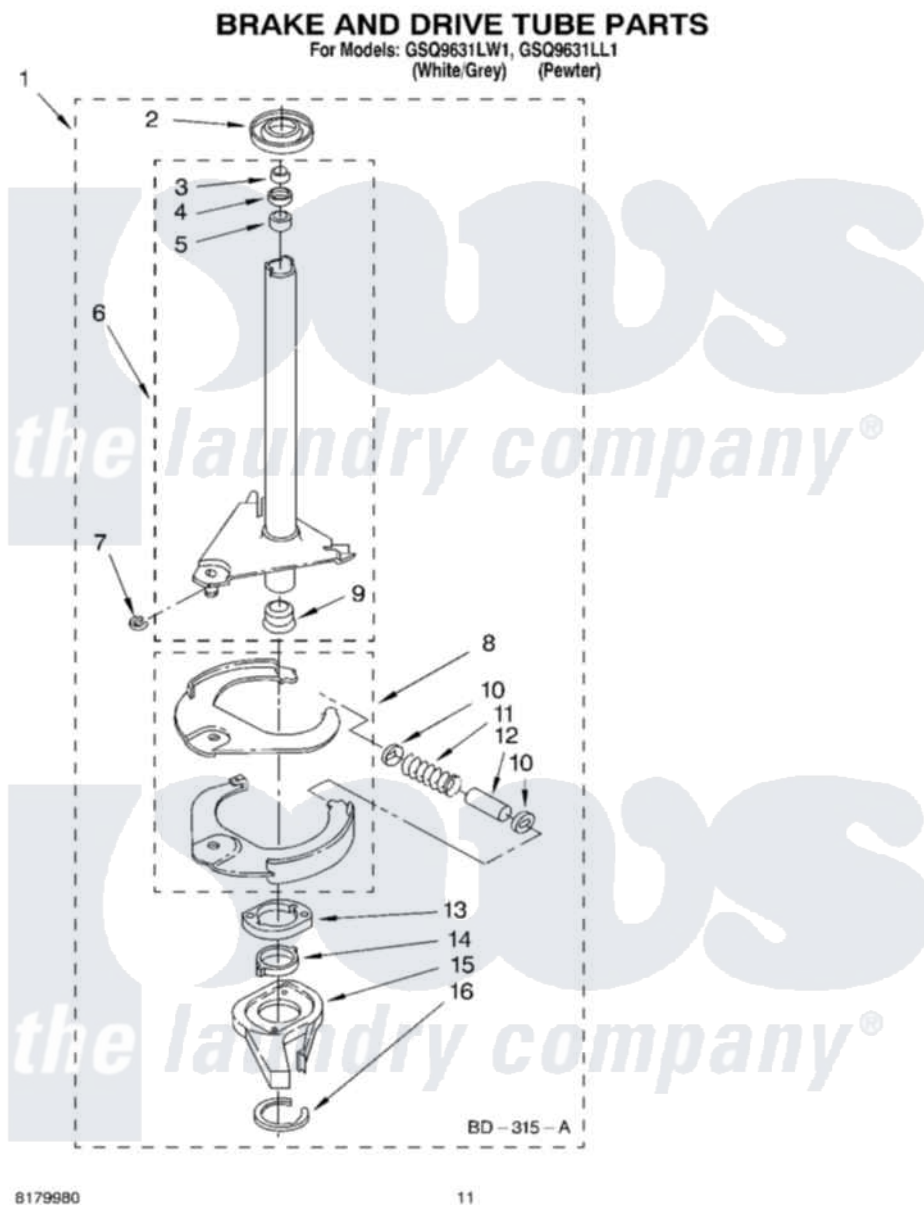

Whirlpool GSQ9631LW1 07 - BRAKE AND DRIVE TUBE PARTS

8179980

11

Whirlpool [Residential Whirlpool GSQ9631LW1 Washer Parts](#) Parts Diagram 07 - BRAKE AND DRIVE TUBE PARTS
Click on the part number to view part

Item	Original Part Number	Replaced By	Status	Part Description
1	388952	285792		Basketdrive
2	62658			Ring, Thrust
3	91939			Seal, Shaft
4	356427			Seal, Spin Pinion
5	356937			Spacer, Drive Tube
6	64027	64208		Tube-Spin
7	64035	W10083190		Ring, Retaining
8	64232	285438		Shoe-Brake
9	62703	8546462		"T" Bearing, Spin Tube
10	62648	285658		Sleeve
11	387806		Not Available	Spring, Brake
12	62909	285658		Sleeve
13	63023	8546461		Cam, Brake Release
14	63022			Sleeve, Cam
15	64194	285790		Lining
16	90368	W10083200		Ring, Retaining

" N/A

Not Available

FOLLOWING PARTS NOT
ILLUSTRATED

" [285208](#)

Lubricant