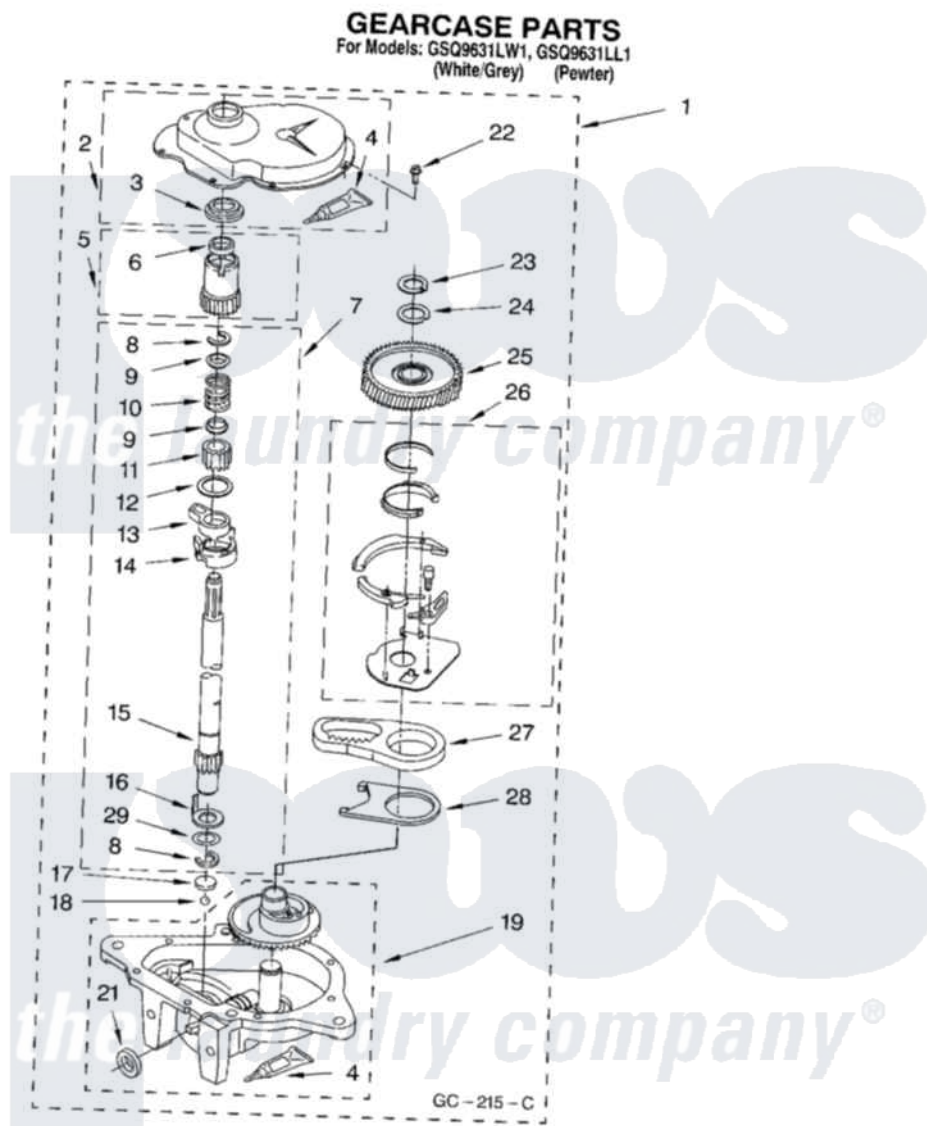

# Whirlpool GSQ9631LW1 08 - GEARCASE PARTS

12

8179980

Whirlpool [Residential Whirlpool GSQ9631LW1 Washer Parts](#) Parts Diagram 08 - GEARCASE PARTS  
Click on the part number to view part

Item	Original Part Number	Replaced By	Status	Part Description
1	3360630	<a href="#">3360629</a>		Gearcase
2	<a href="#">285202</a>			Cover, Gearcase
3	<a href="#">3349985</a>			Seal, Gearcase Cover
4	<a href="#">285195</a>			Sealer Sealer, Gasket
5	63320	<a href="#">285362</a>		Gear and Pinion
6	<a href="#">356427</a>			Seal, Spin Pinion
7	<a href="#">389387</a>			Shaft, Agitator
8	90369		Not Available	Ring, Retaining (2)
9	<a href="#">62677</a>			Retainer, Spring
10	<a href="#">62676</a>			Spring, Agitator
11	63273	<a href="#">285509</a>		Shaft, Agitator
12	<a href="#">62619</a>			Washer, Agitator Gear
13	62580	<a href="#">285206</a>		Cam-Agitator
14	62581	<a href="#">285206</a>		Cam-Agitator
15	<a href="#">285509</a>			Shaft, Agitator
16	<a href="#">62618</a>			Washer, Cam Thrust

17	16018	<a href="#">285205</a>	Bearing
18	85529	<a href="#">285205</a>	Bearing
19	389230	<a href="#">285515</a>	Gearcase
21	<a href="#">285352</a>		Seal Kit, Thrust Plug
22	<a href="#">3351614</a>		Screw, Gearcase Cover Mounting
23	3362552	<a href="#">285765</a>	Ring-Retr
24	285735	<a href="#">285766</a>	Washer Kit, Thrust
25	62570	<a href="#">285362</a>	Gear and Pinon
26	388253	<a href="#">999516</a>	Shelf-Glas
27	3349296	<a href="#">8546456</a>	Rack, Connecting
28	<a href="#">62621</a>		Actuator, Shift
29	<a href="#">388815</a>		Washer, Intermediate 1 3976263 Miscellaneous Parts Bag 2 3976300 Washer, Inlet Hose 3 3366913 Clamp, Hose