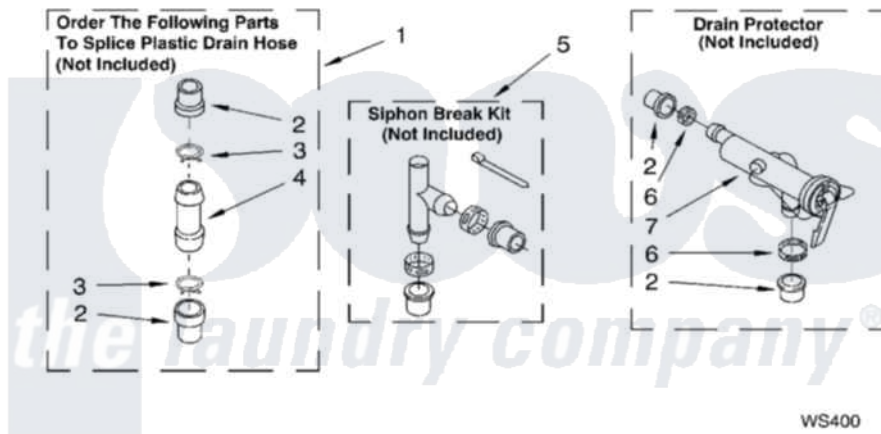

WATER SYSTEM PARTS

For Models: GSQ9631LW1, GSQ9631LL1
(White/Grey) (Pewter)

8179980

13

Whirlpool Residential Whirlpool GSQ9631LW1 Washer Parts Parts Diagram 09 - WATER SYSTEM PARTS

Click on the part number to view part

Item	Original Part Number	Replaced By	Status	Part Description
1	285442			Water System Parts
2	285321			Water System Parts
3	370447	285655		Clamp, Hose
4	16272			Connector, Straight
5	285320			Water System Parts
6	65349	285655		Clamp, Hose
7	367031			Water System Parts