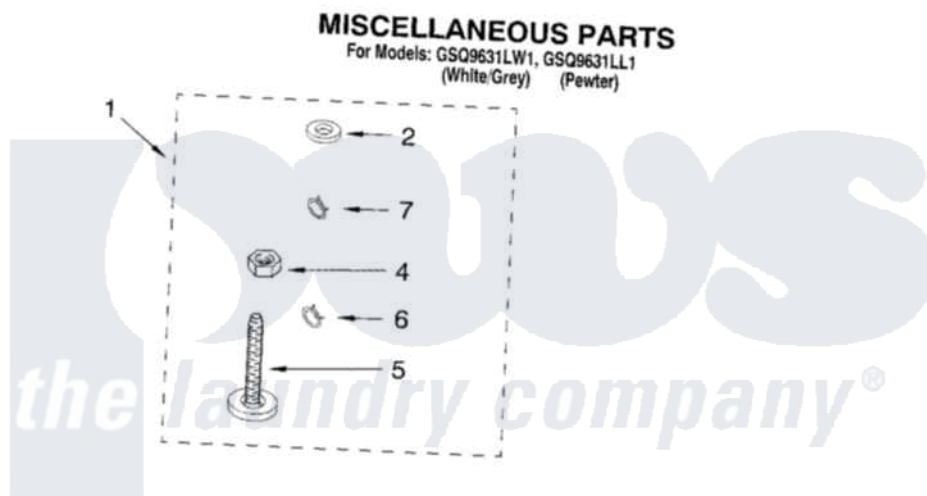

Whirlpool GSQ9631LW1 10 - MISCELLANEOUS PARTS - OPTIONAL PARTS (NOT INCLUDED)

Whirlpool [Residential Whirlpool GSQ9631LW1 Washer Parts](#) Parts Diagram 10 - MISCELLANEOUS PARTS - OPTIONAL PARTS (NOT INCLUDED)
 Click on the part number to view part

Item	Original Part Number	Replaced By	Status	Part Description
1	3976263	285654		Parts-Misc
2	3976300	16123		Washer Inlet-Hose Miscellaneous Parts Must be Ordered Separately.
4	3359452			Nut, Lock
5	389102	W10001130		Foot, Leveling
6	3366913	3357331		Clamp, Drain
7	3366912	356138		Clamp, Hose
"	72017			Paint, Touch-Up
"	4396174			Paint, Touch-Up
"	350938			Paint, Pressurized Spray B
"	350930			Paint, Pressurized Spray B
"	4396175			Paint, Pressurized Spray
"	799344			Paint, Touch-Up)
"	N/A		Not Available	OIL